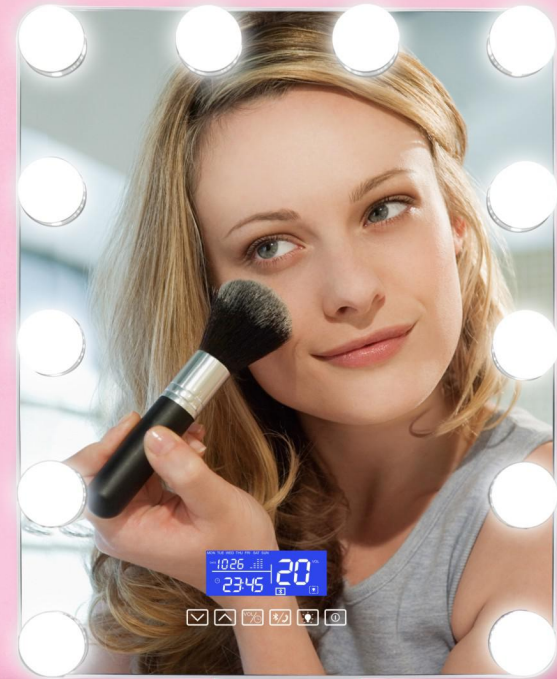

电话号码 (Tel) : 0086-755-29595180
传真号码 (Fax) : 0086-755-29595121
网站 (Homepage) : www.jydmirror.com
www.dpmirror.com

地址 : 广东省深圳市宝安区福永镇怀德翠岗工业区五区36~38栋。
Factory Addr.: Building #36~38#5th Zone, Huai De Cui Gang Industrial Zone,
FuYong Town, Bao an District, ShenZhen, China. 518103.

JYD MIRROR lights up your life,
your beauty and your confidence