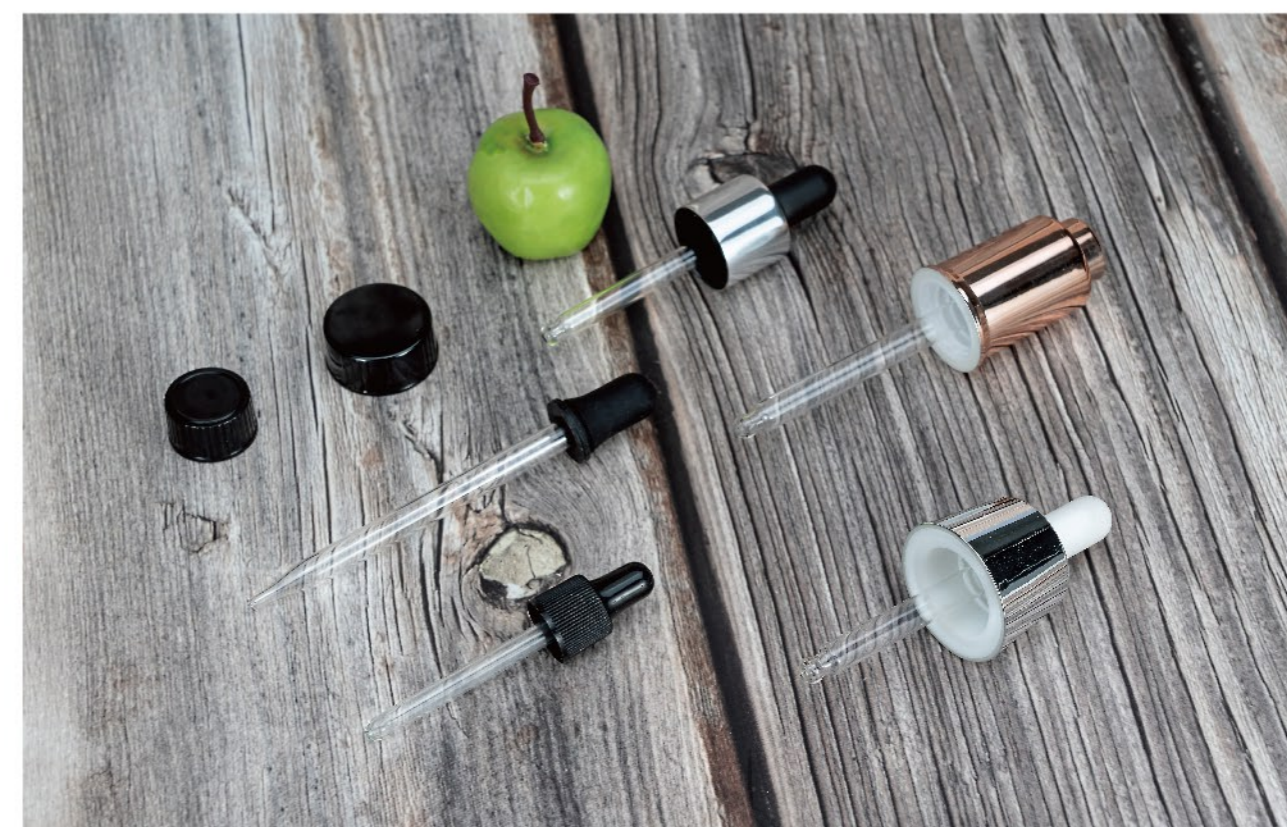

滴管产品 Dropper products