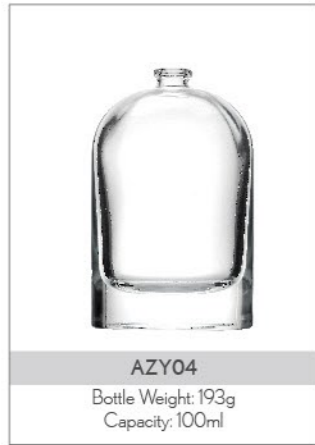

**YZ8277**  
Bottle Weight: 170g  
Capacity: 100ml

**J2693**  
Bottle Weight: 175g  
Capacity: 100ml

**AZY10**  
Bottle Weight: 175g  
Capacity: 100ml

**J2694**  
Bottle Weight: 175g  
Capacity: 100ml

**YY03**  
Bottle Weight: 175g  
Capacity: 100ml

**K457**  
Bottle Weight: 178g  
Capacity: 100ml

**GJBL02**  
Bottle Weight: 179g  
Capacity: 100ml

**DO-6842**  
Bottle Weight: 180g  
Capacity: 100ml

**KL015**  
Bottle Weight: 180g  
Capacity: 100ml

**JJ01**  
Bottle Weight: 186g  
Capacity: 100ml

**LT-8**  
Bottle Weight: 191g  
Capacity: 100ml

			
<b>RU90</b> Bottle Weight: 120g Capacity: 90ml	<b>974</b> Bottle Weight: 165g Capacity: 100ml	<b>C-10763</b> Bottle Weight: 125g Capacity: 100ml	<b>DO-2055</b> Bottle Weight: 205g Capacity: 100ml
			
<b>HY-6</b> Bottle Weight: 170g Capacity: 100ml	<b>K17007-100</b> Bottle Weight: 157g Capacity: 100ml	<b>NGE100</b> Bottle Weight: 180g Capacity: 100ml	<b>RDT100</b> Bottle Weight: 170g Capacity: 100ml
			
<b>RS-0614</b> Bottle Weight: 200g Capacity: 100ml	<b>TO01</b> Bottle Weight: 180g Capacity: 100ml	<b>VEVTICAL</b> Bottle Weight: 175g Capacity: 107ml	<b>MIRABEL</b> Bottle Weight: 150g Capacity: 108ml
			
<b>COSTA</b> Bottle Weight: 150g Capacity: 100ml	<b>IN06</b> Bottle Weight: 143g Capacity: 100ml	<b>IN03</b> Bottle Weight: 138g Capacity: 95ml	<b>IN01</b> Bottle Weight: 175g Capacity: 100ml