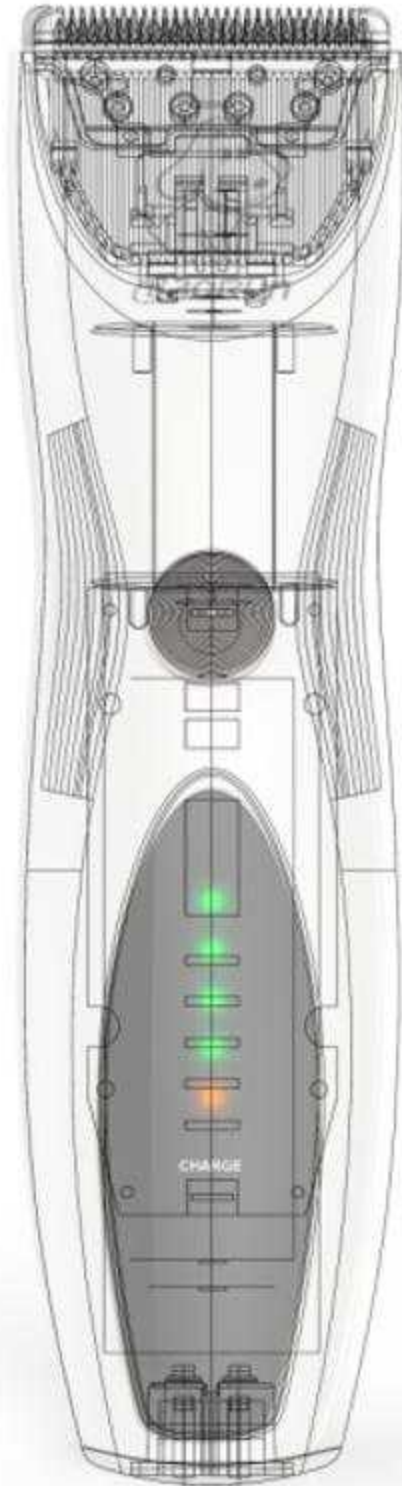

C3

- 100-240V,50-60Hz,8W
- Charge light
- Cord and cordless operation
- Professional 3.0V motor.
- 2000mAh lithium battery
- Charge: 3h Running: 3h
- 4 positioning combs
- Over charge protection