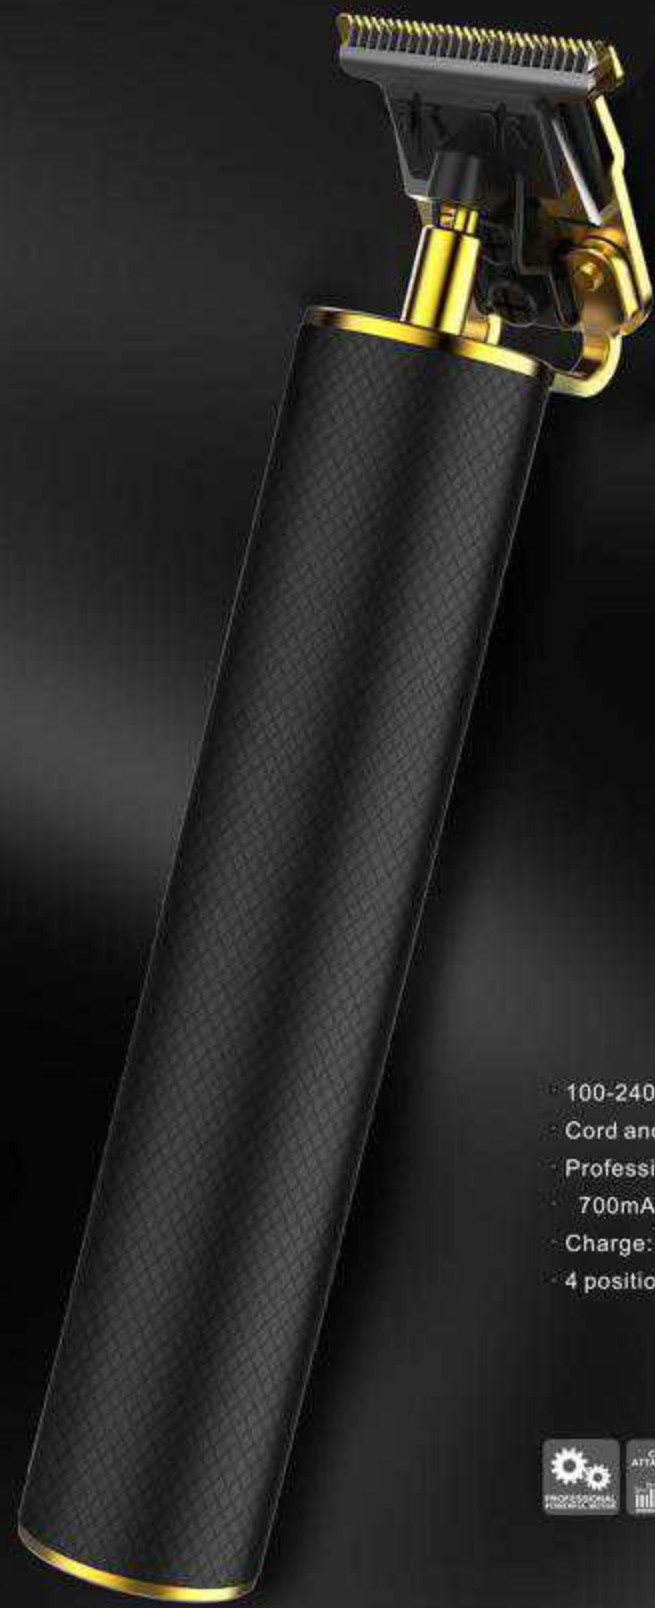

- 100-240V, 50-60Hz, 8W
- Cord and cordless operation
- Professional 3.0V motor
- 700mAh lithium battery
- Charge: 2h Running: 2h
- 4 positioning combs

i1