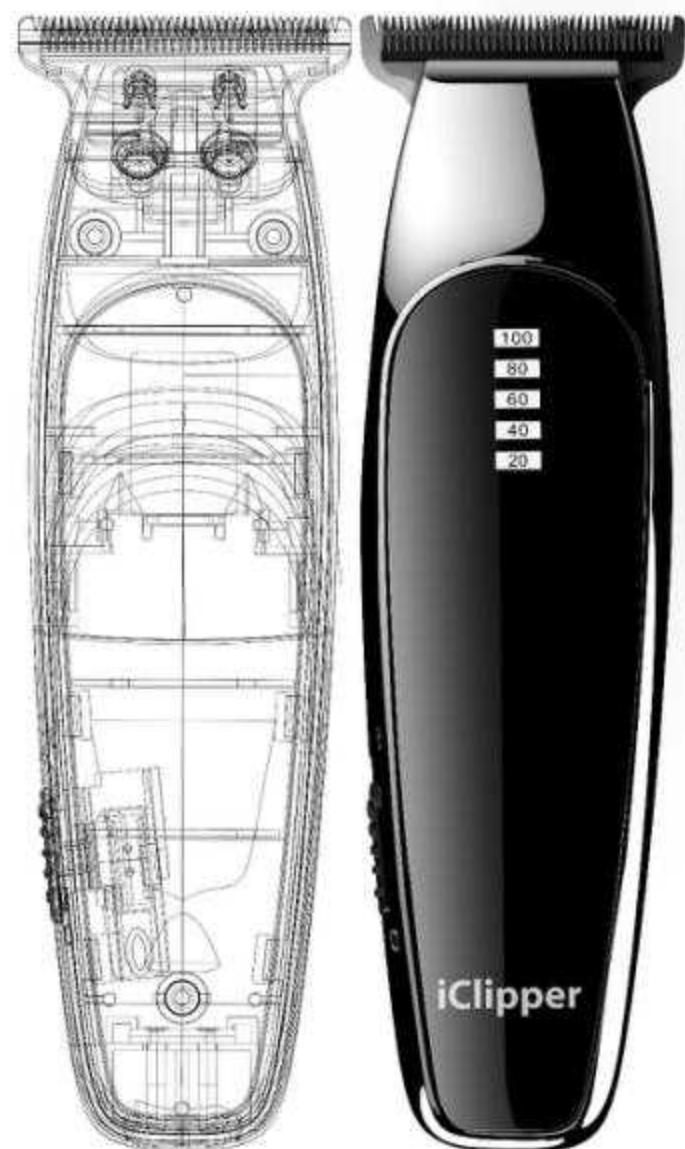

- 100-240V,50-60Hz,8W
- Cord and cordless operation
- Stainless steel blade
- Professional 3.0V motor
- Digital display
- 3 positioning combs
- 600mA lithium battery
- Charge time 1h ,working time 1.5h

M2