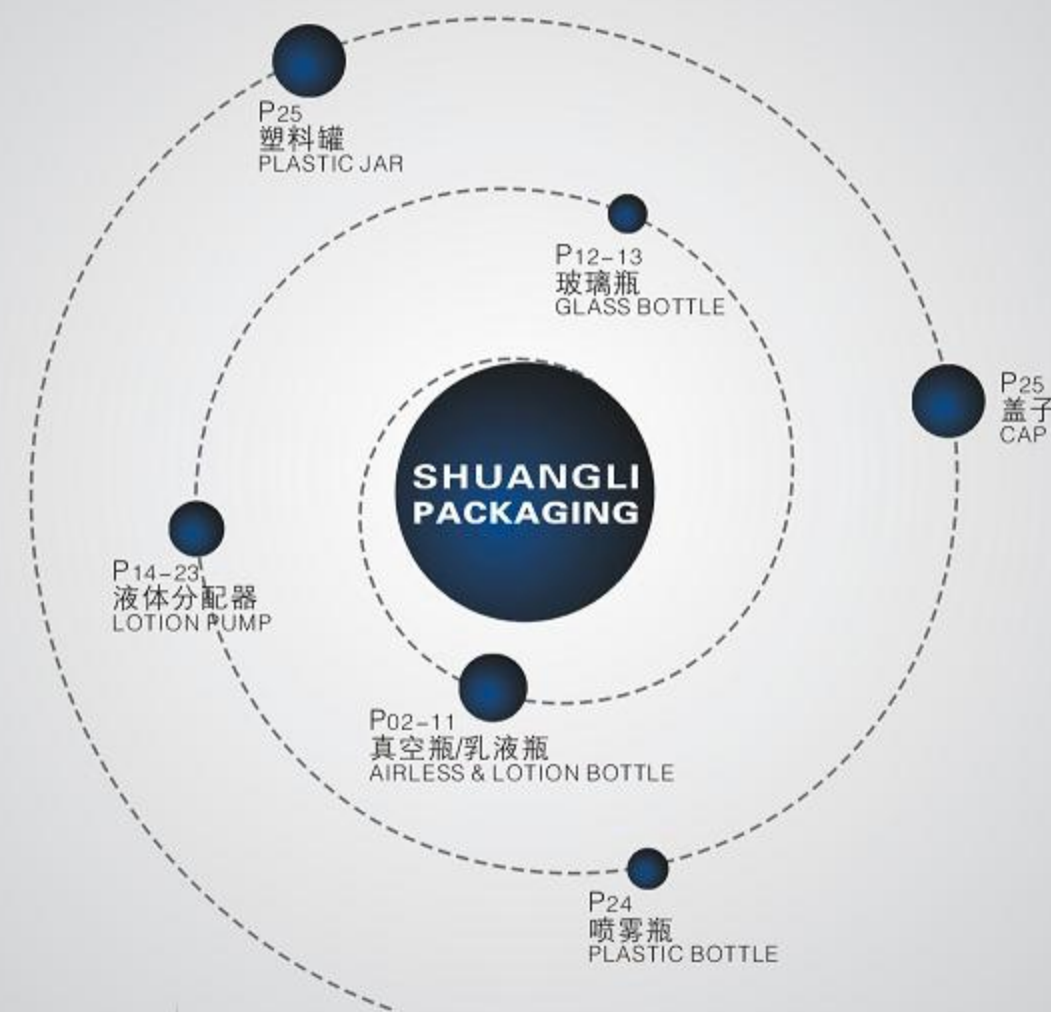

SHUANGLI PACKAGING

Breif Introduction

公司简介

余姚市双立包装有限公司（原宏科塑料制品厂）位于中国化妆品包装之乡——余姚，主要生产各类高档液体分配器，真空瓶和膏霜瓶。现有厂房面积8000余平方，员工200余名。公司集产品设计、生产和销售于一体。凭借先进的生产工艺和良好的管理，历经数年不懈努力，目前已发展成为国内外多家化妆品公司开发设计的生产基地。

本公司坚持以客户需求为导向，面对不断变化的市场需求，积极开发新产品，探索新工艺，力求以最新的款式，最低的价格赢得市场，面对日益激烈的市场竞争，双立包装希望广大新老客户携手合作，共创美好的未来。

Welcome to Yuyao Shuangli Packaging Co., Ltd, a leading manufacturer of airless bottles, lotion pumps and other cosmetic packaging, personal care packaging. Found in 2005 and located in Yuyao which is well known as the hometown of cosmetic packaging in China, Shuangli exported goods to more than 30 countries and regions. Our factory owns an area of 10000 square meters and more than 250 workers. With 3 injection workshops, 2 assembling workshops, 1 mould building workshop and 1 printing & hot stamping workshop, we could finish your goods in short time with high quality. With 2 marketing offices and 1 research centre, we could always develop new products that are exactly what the market need. With 24H reaction and 1 week solution to any problems, we always pay high attention to any feedbacks from our clients.

Facing continuous changing market and fierce competition today, we are deeply convinced that our business cooperation will be mutual benefit.

Contents