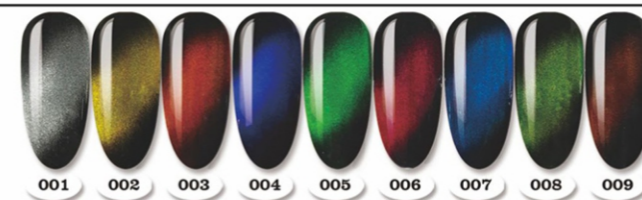

6609基料色胶
6609 color gel

- 适合高端笔刷胶品牌
Fit for painting gel premium brand.
- 纳米级生产设备和特殊工艺
Nano-grade production facility and unique technique
- 采用进口高端品牌环保树脂
Import high grade environmental-resin

International Exhibition 国际展

烟灰猫眼胶
Grey cat eye gel

彩绘魔力猫变胶
Painting 3D Chameleon
& Cat eye gel

二代酒红猫眼胶
Red series cat eye gel II

裸色猫眼胶
Nude color cat eye gel

4 Seasons cat eye gel 四季猫眼胶

Phantom wide cat eye gel

幻影宽猫眼胶

Cat eye glaze gel 琉璃猫眼胶

Crystal cat eye gel 晶透猫眼胶

Galaxy cat eye gel 银河系猫眼胶

Cat eye gel IV

四代猫眼胶

Gem cat eye gel 宝石猫眼胶

Light color cat eye gel 春夏猫眼胶

Starry sky cat eye gel III 三代星空猫眼胶

Bling bling gel
Bling bling胶