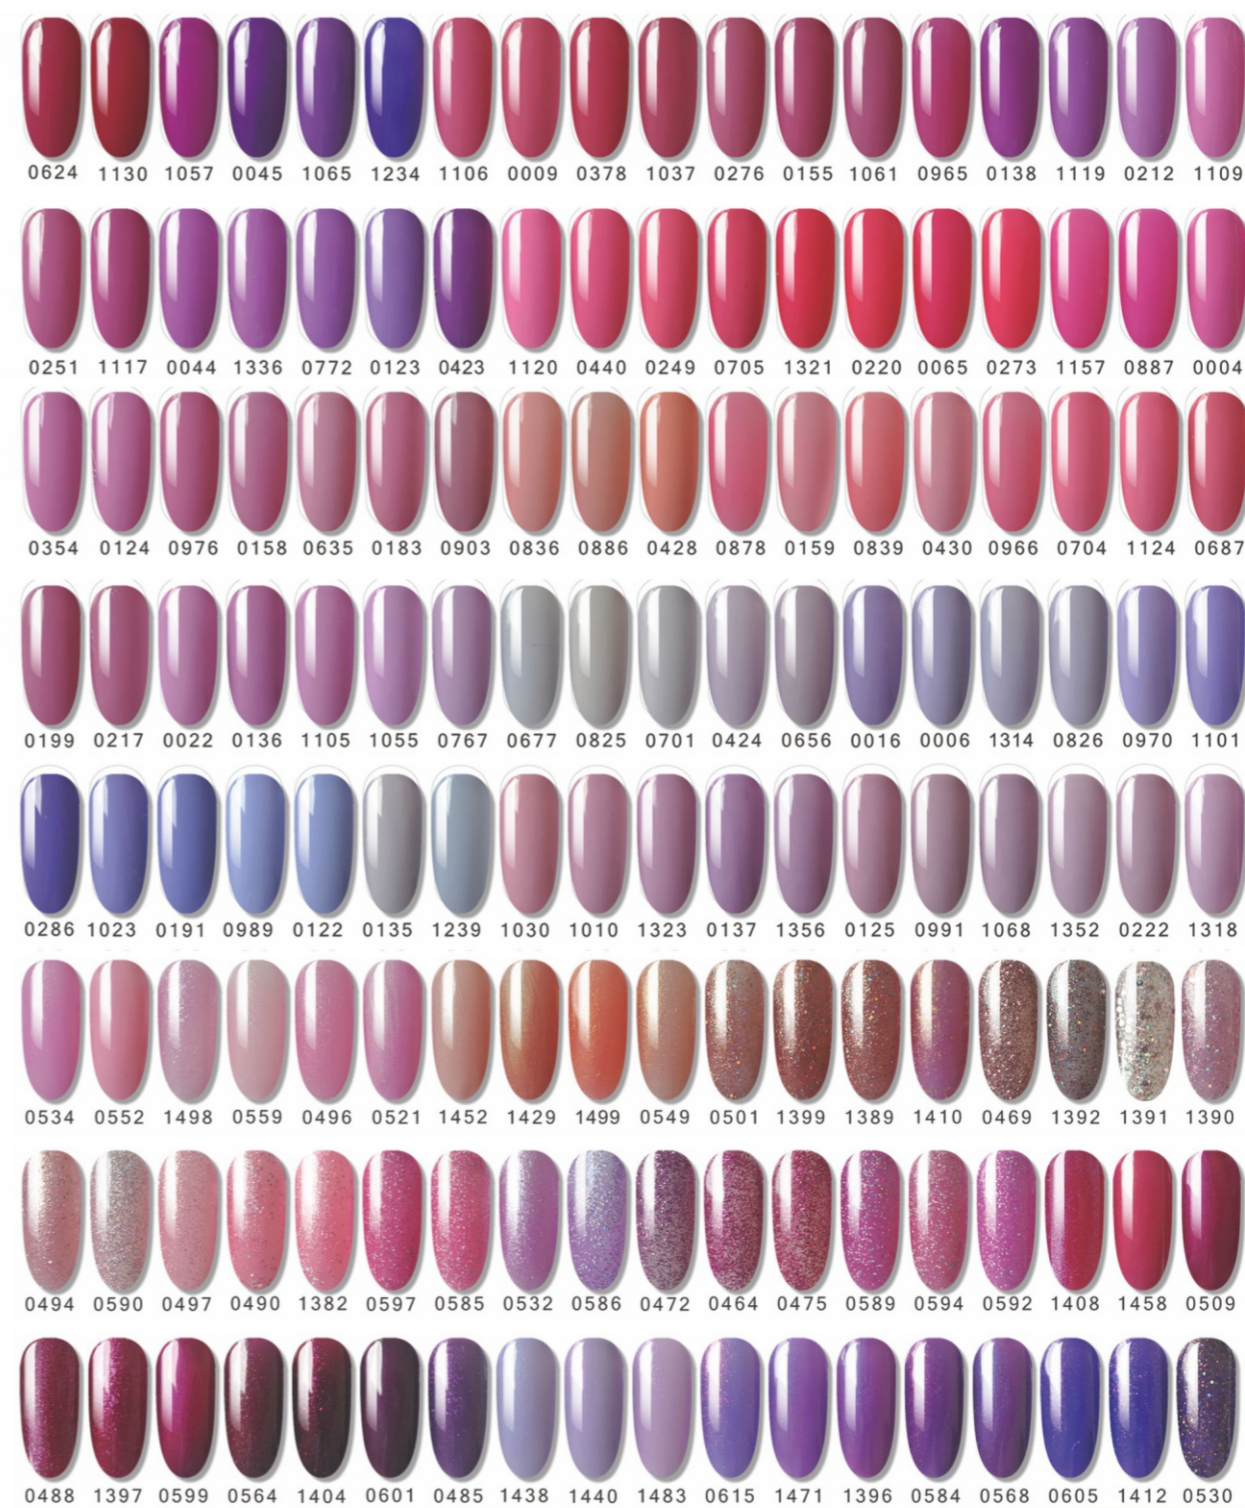

※ Three step gel color chart

三步胶色板：

The colors&effect shown in the catalog are for reference only,not as the inspection& color matching standard.
画册上展示的颜色和效果仅供参考，不作对色和验货标准。