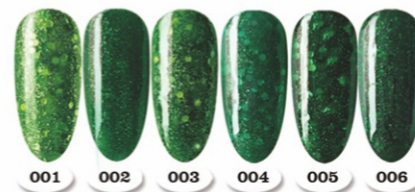

Painting shell
color gel
极致银河胶

Shinny merman gel 幻彩人鱼胶

Red diamonds
glaze gel
琉璃红钻胶

Starry camouflage gel 星空迷彩胶

Painting
marble gel
大理石云彩胶

Golden foil gel 金箔胶

Blue diamonds
glaze gel
琉璃蓝钻胶

Painting crystal diamond gel II 二代晶钻彩绘胶