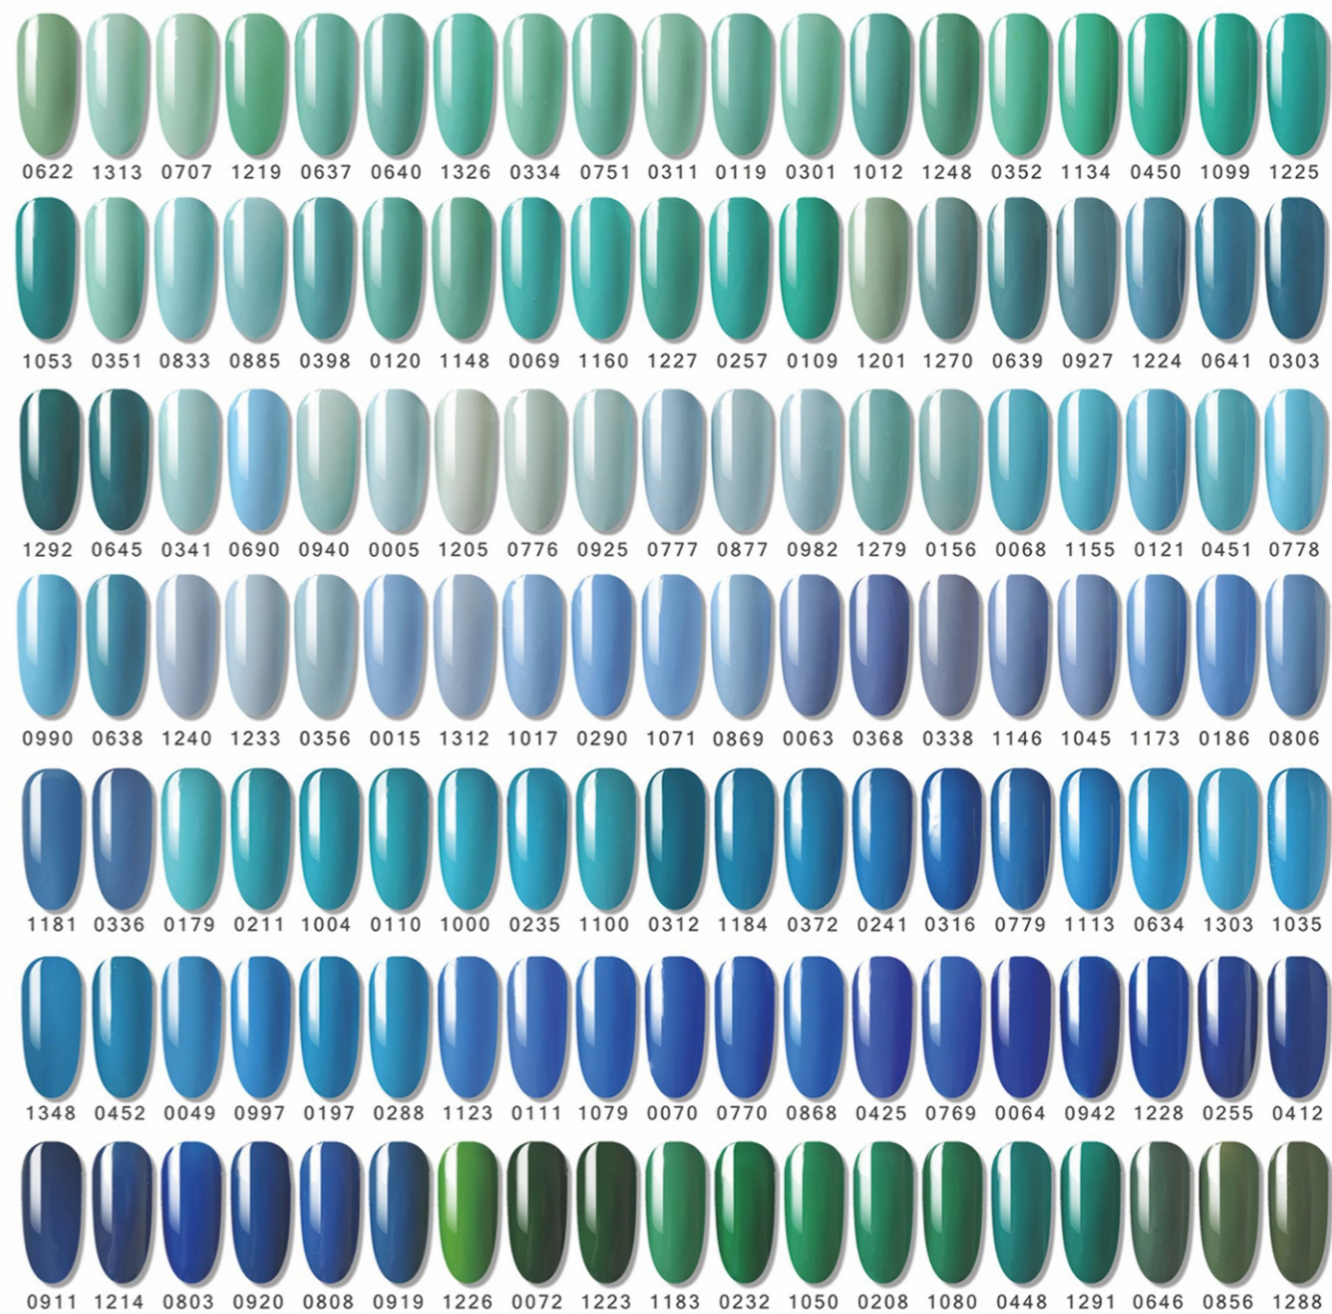

[Variety of colors for choice 多色可选] Over 2500 colors for option.
2500多种颜色可供选择,色彩随心搭配。

The colors&effect shown in the catalog are for reference only,not as the inspection& color matching standard.
画册上展示的颜色和效果仅供参考,不作对色和验货标准。

※ Three step gel color chart 三步胶色板 :