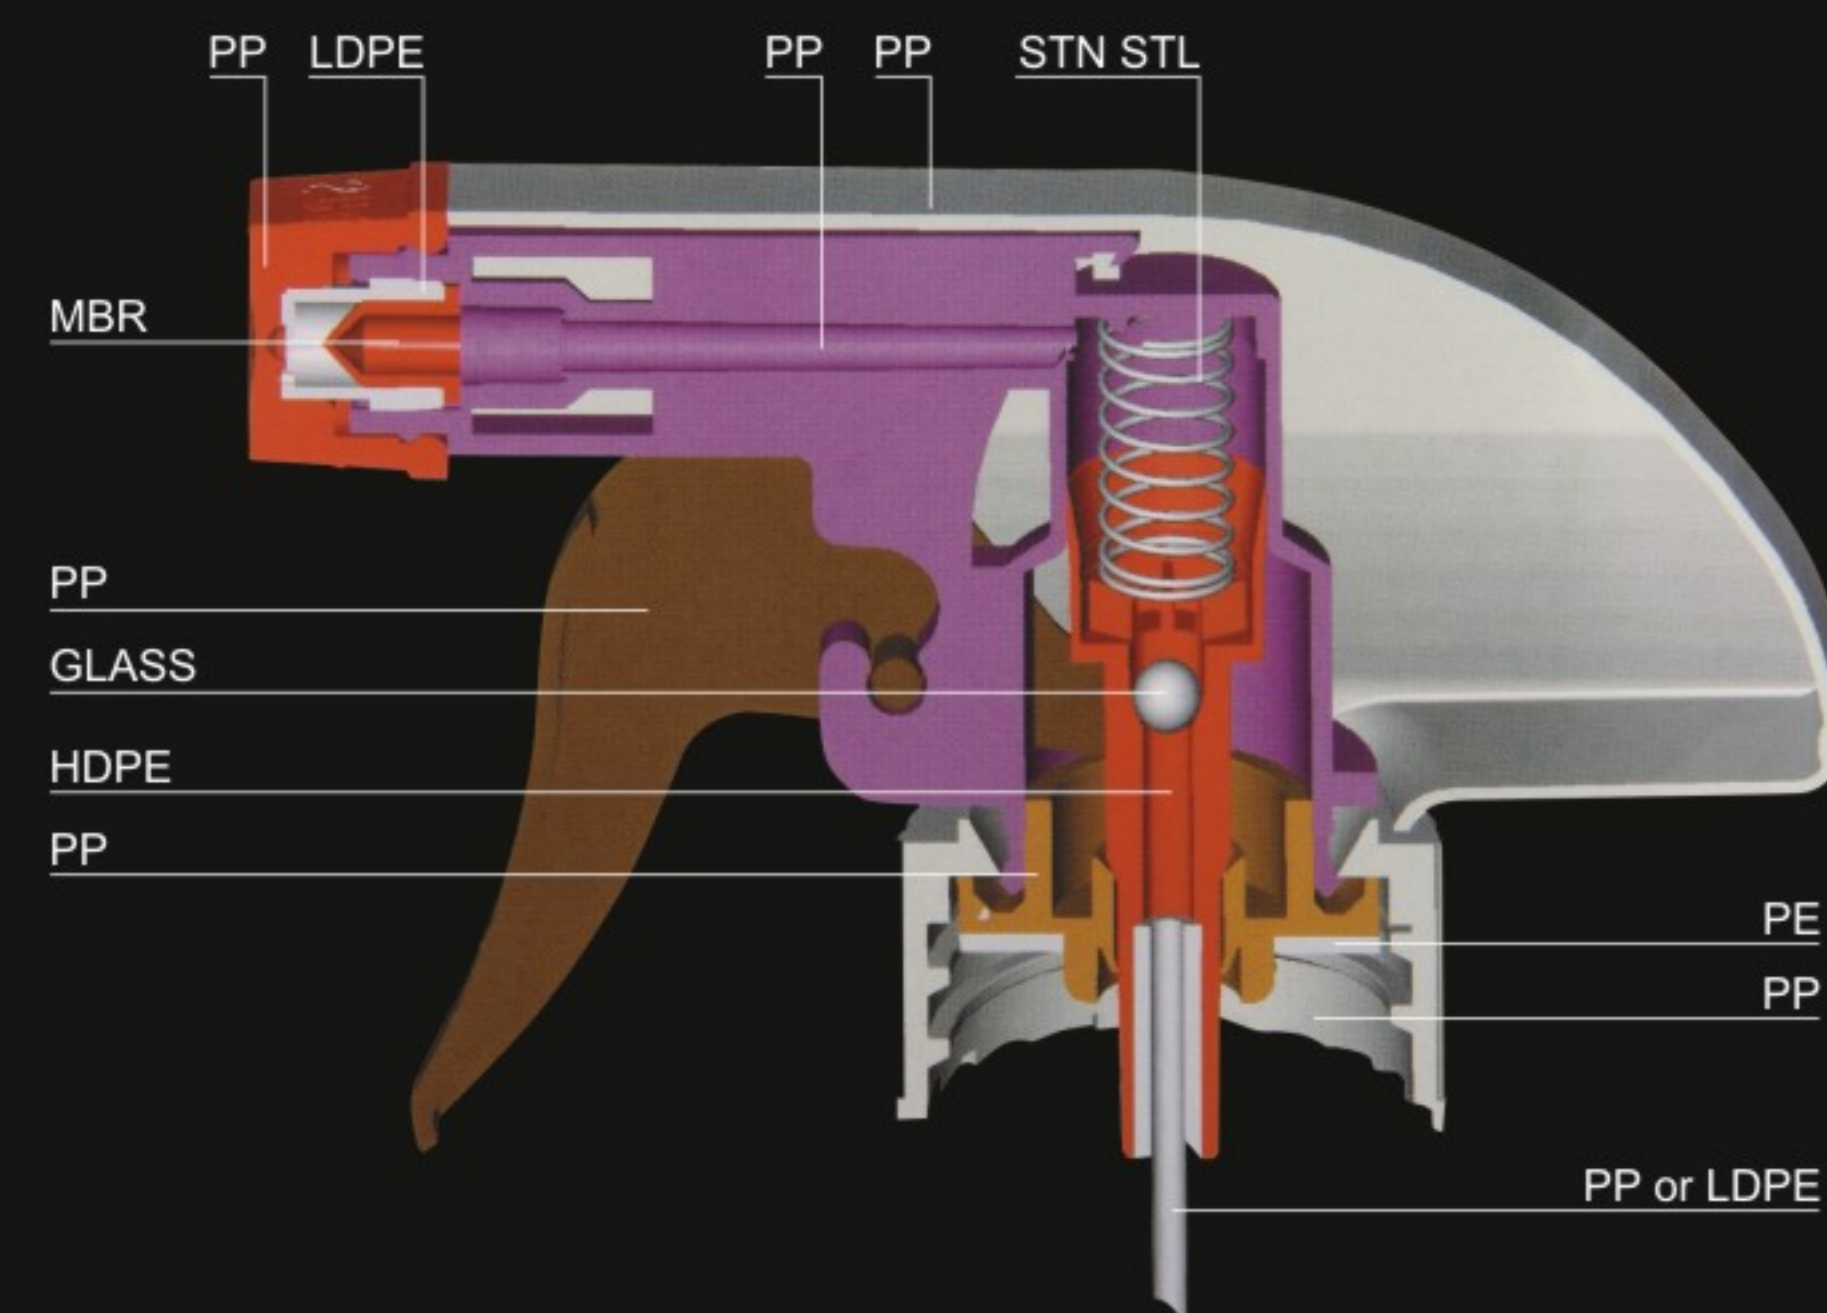

28 FINE MIST SPRAYER  
小喷雾器

31 PERFUME SPRAYER  
香水喷雾

32 PEN SPRAYER  
香水笔

33 PLASTIC CAP  
塑料盖

Discharge Rate:  
**0.80-1.20ML/T**  
Size: Ø28/400, Ø28/410, Ø28/415

**Trigger Options**

**Closure Options**

**YS-01C**  
Function:Stream/Spray  
QTY: 500PCS/CTN  
Meas: 53x38x37.5cm