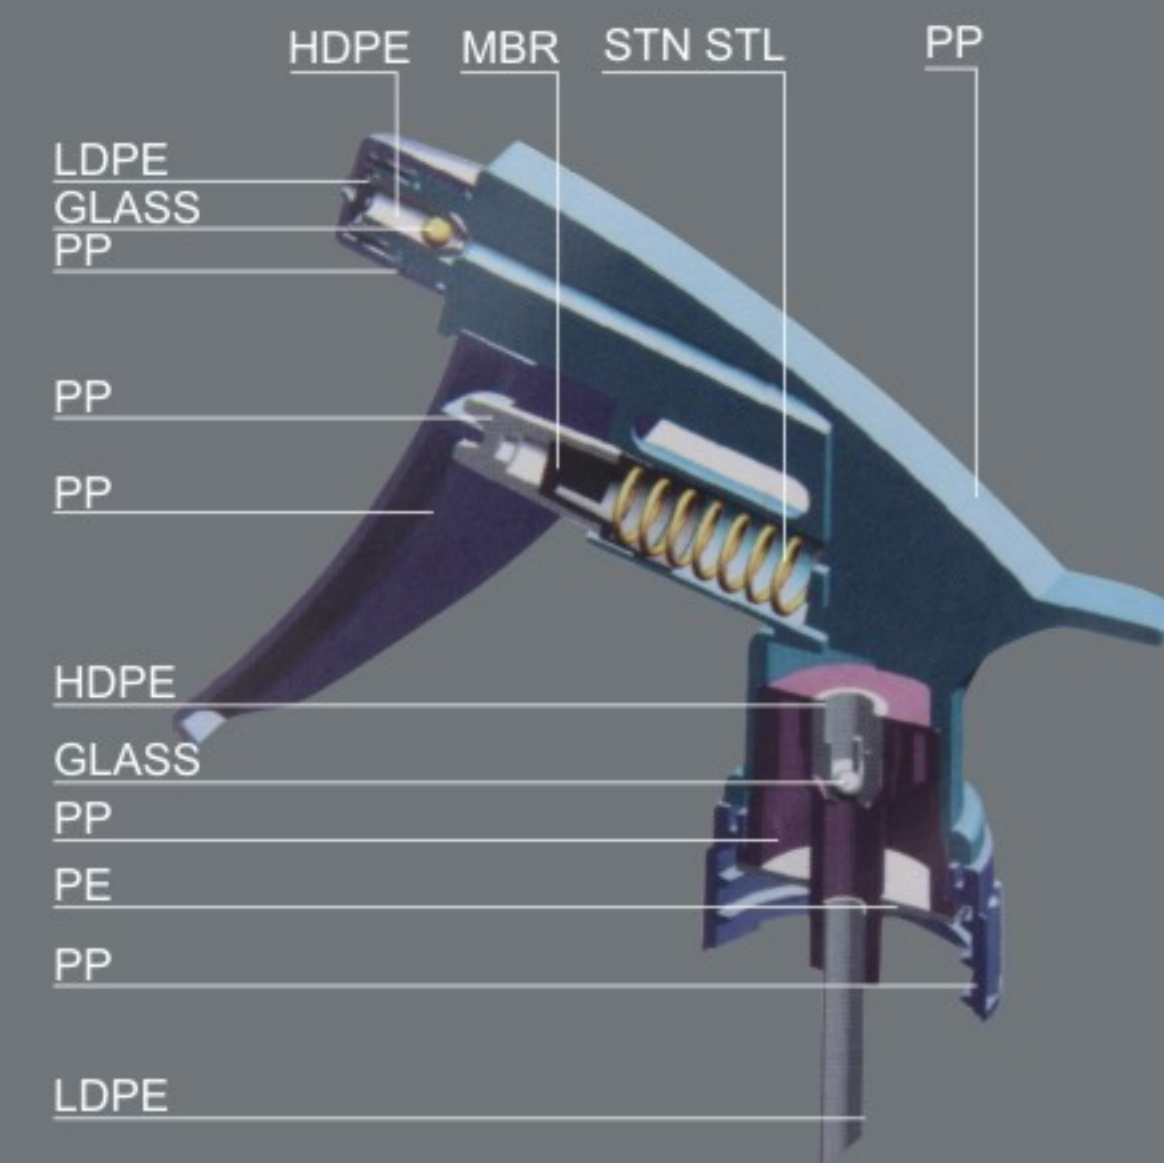

**TRIGGER SPRAYER**

▶ TRIGGER SPRAYER / 手扣式喷雾器

Discharge Rate:  
1.10-1.60ML/T

**YS-01A**  
Function: Stream/Spray  
Size: Ø28/400, Ø28/410  
QTY: 500PCS/CTN  
Meas: 55x38x37.5cm

**YS-01B**  
Function: Stream/Spray  
Size: Ø28/400, Ø28/410  
QTY: 500PCS/CTN  
Meas: 60x38x37.5cm