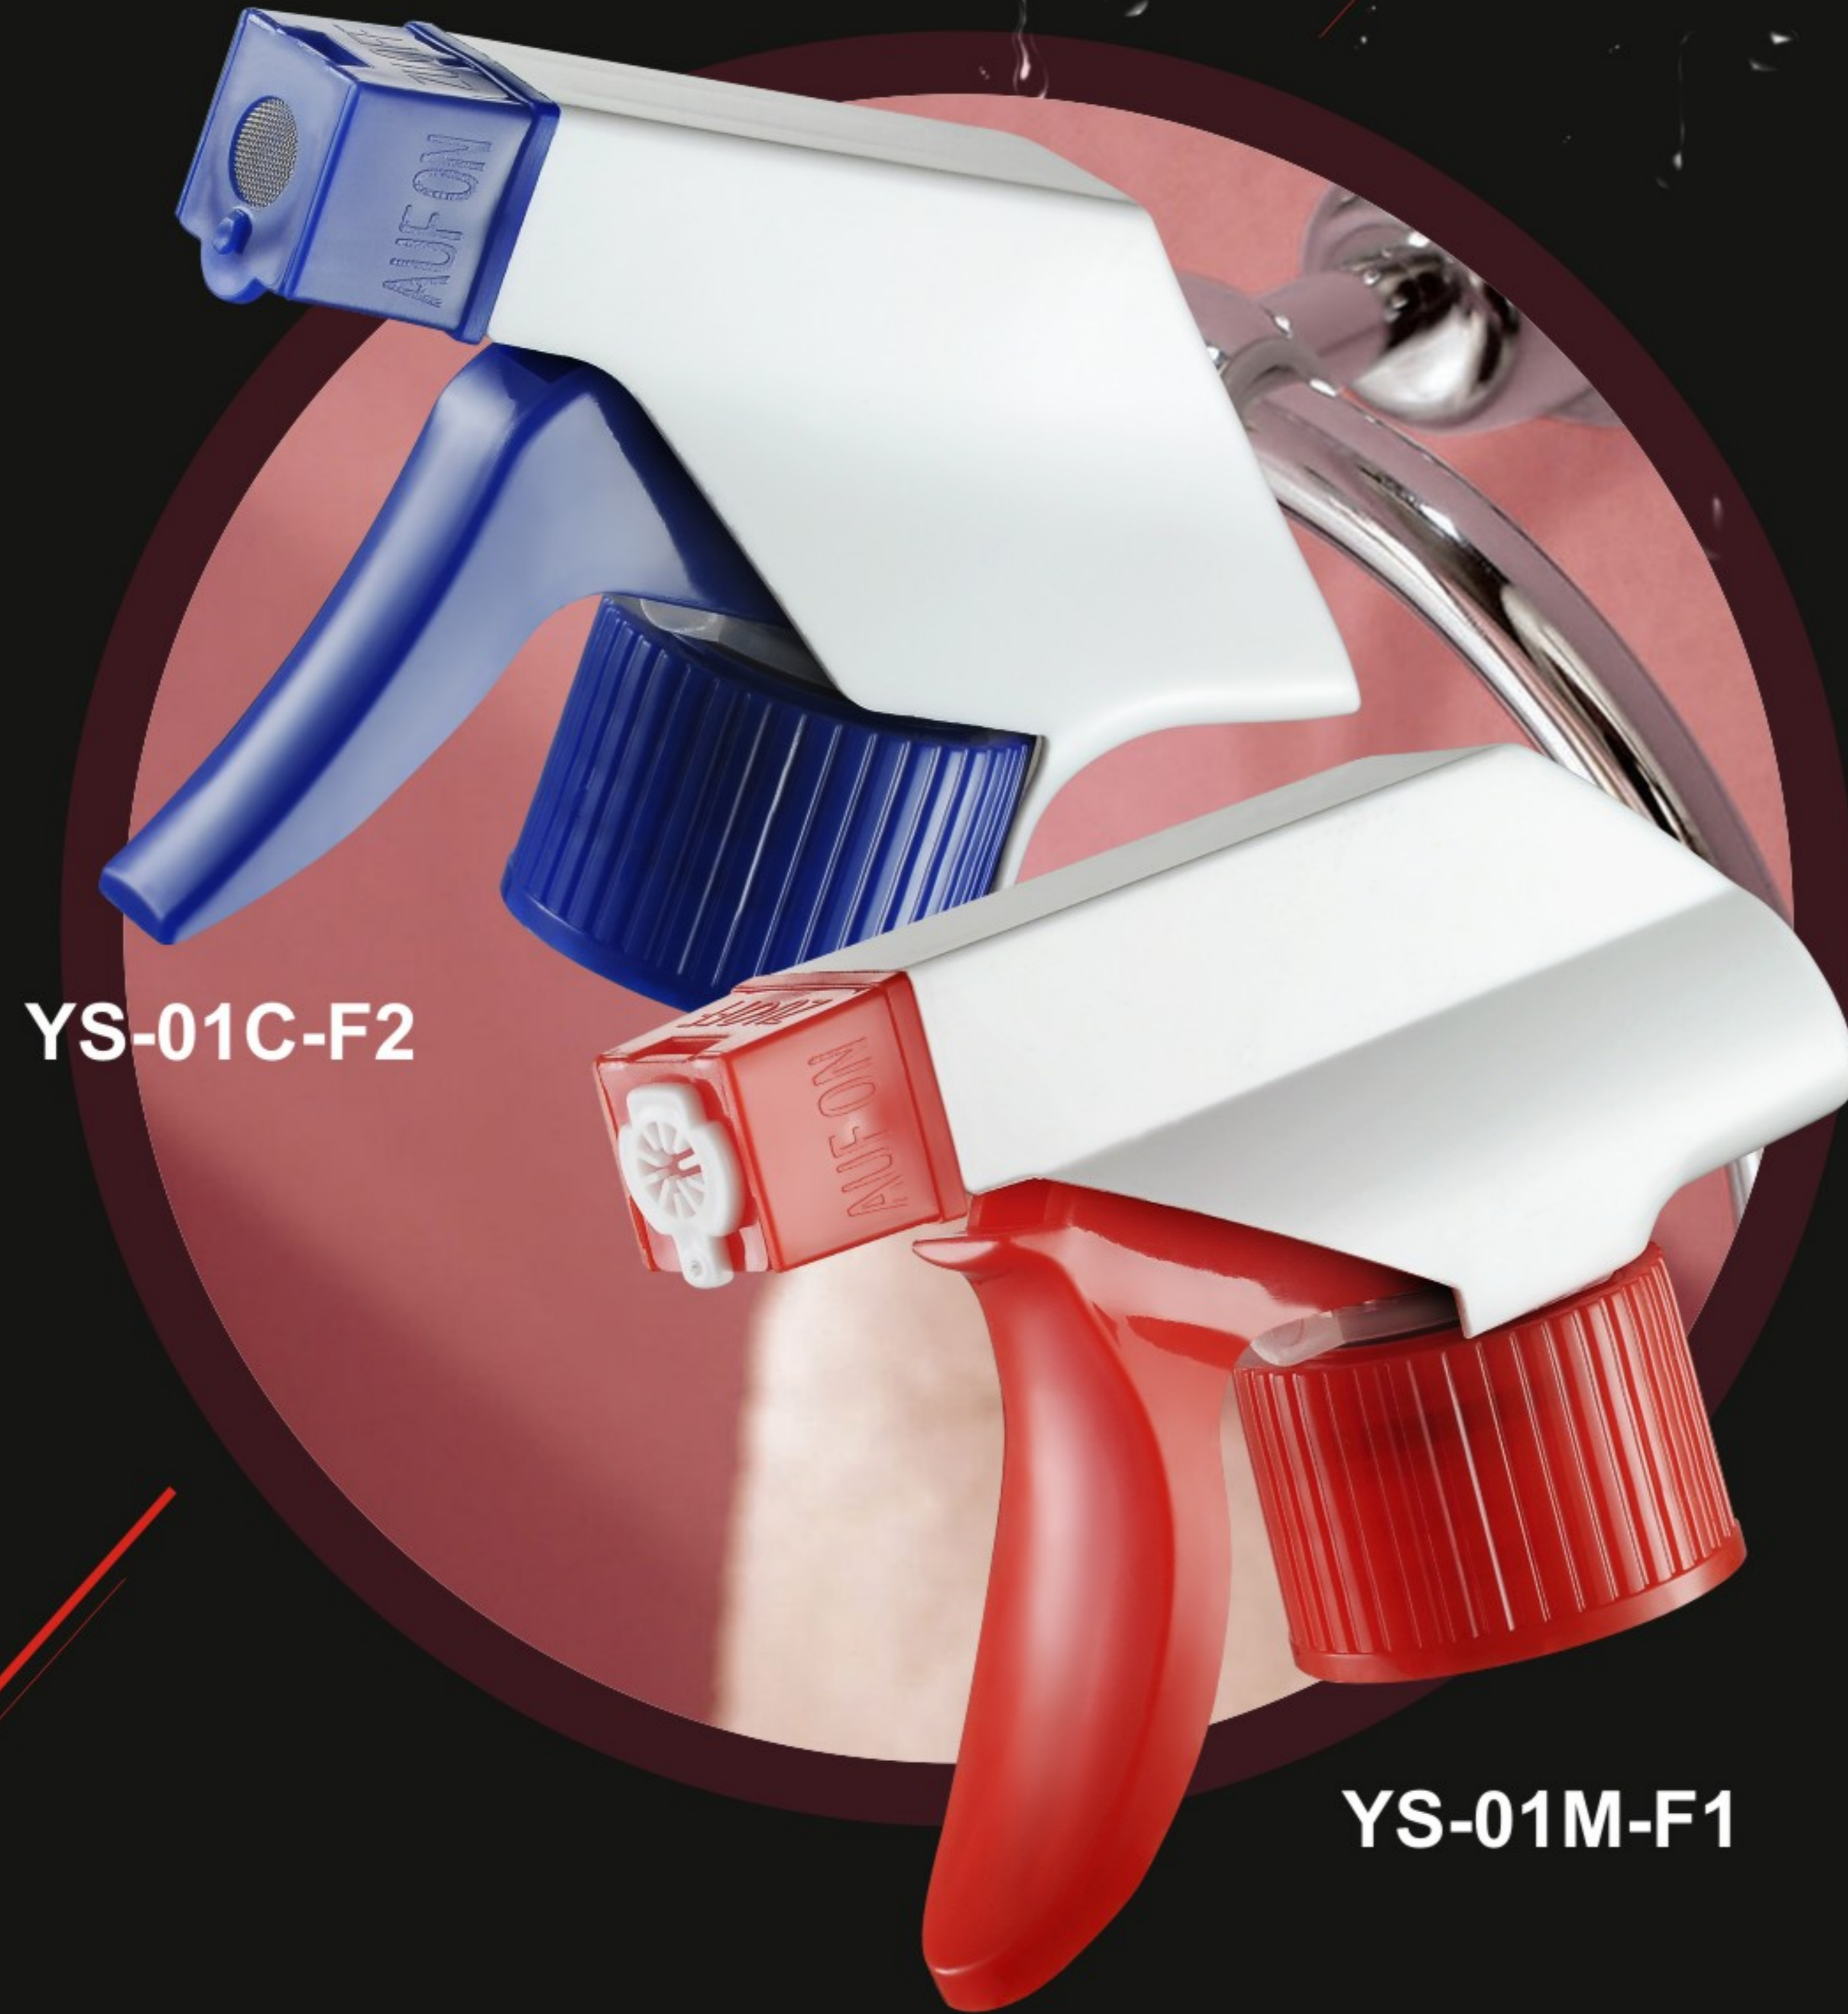

**YS-01S**  
Function: Stream/Spray  
Size: Ø28/400, Ø28/410  
QTY: 500PCS/CTN  
Meas: 65x38x37.5cm

# FOAM SPRAYER

泡沫手扣式喷雾器

**YS-01F**

Foam Nozzle

**YS-01H**  
Discharge Rate:  
1.20-1.60ML/T  
Function: Foam/Spray  
Size: Ø28/400, Ø28/410, Ø28/415  
QTY: 500PCS/CTN  
Meas: 57x38x37.5cm

Shroud. Options

Trigger Options

Closure Options

▶ **FOAM TRIGGER SPRAYER / 泡沫手扣式喷雾器**

Discharge Rate:  
**0.80-1.20ML/T**

Function: Foam/Spray  
Size: Ø28/400, Ø28/410, Ø28/415  
QTY: 500PCS/CTN  
Meas: 57x33x39cm

YS-01C-F2

YS-01M-F1

**Shroud. Options**