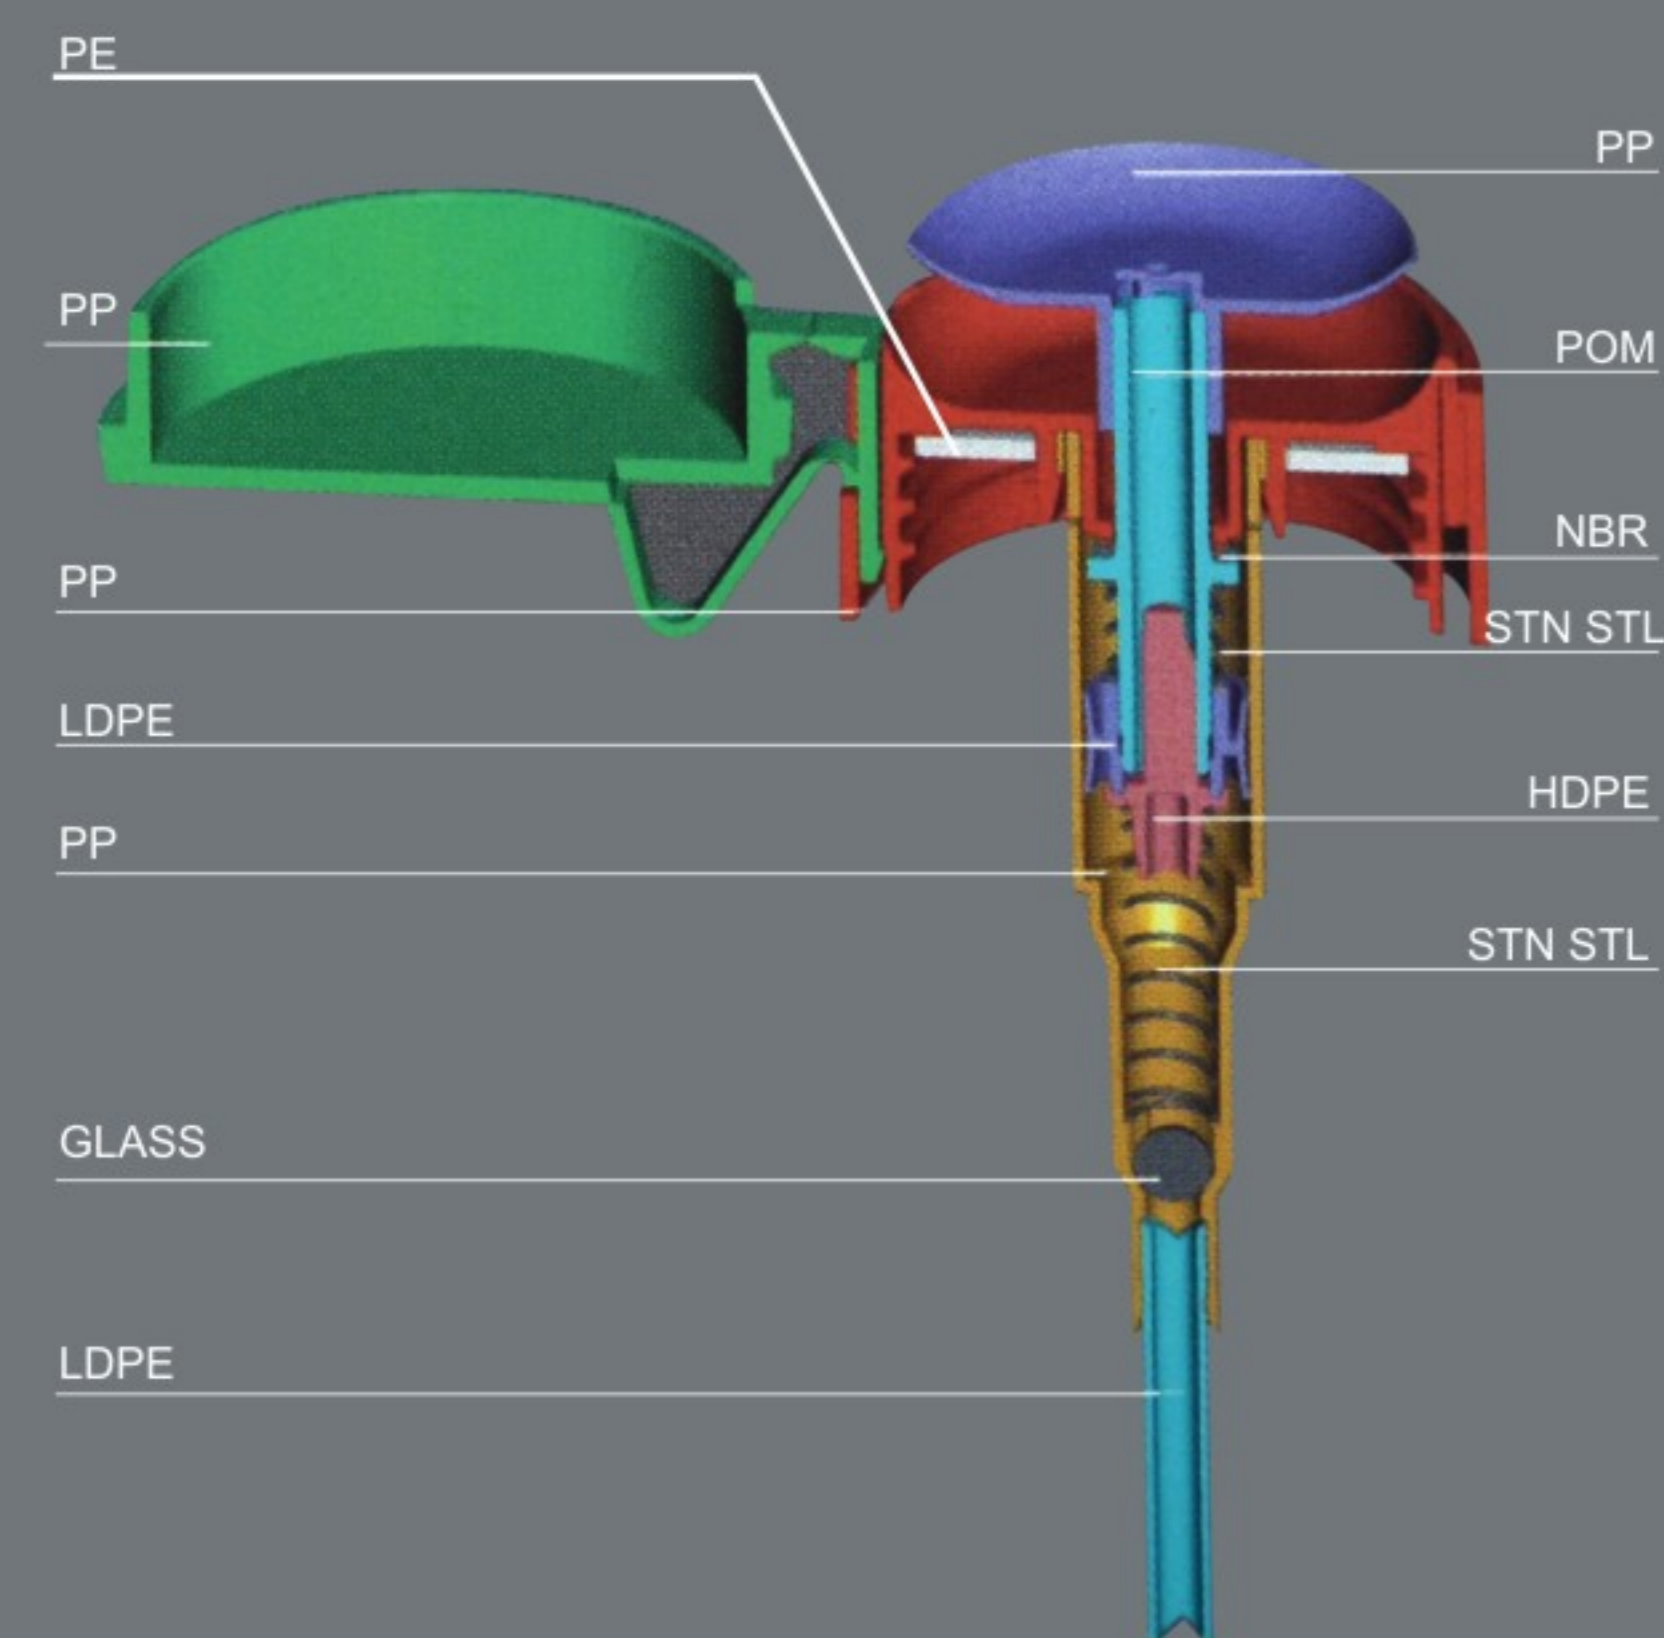

Size: Ø24/410, Ø24/415,  
Ø28/400, Ø28/410, Ø28/415  
QTY: 1000PCS/CTN  
Meas: 54x38x44cm

YS-04L-W

Size: Ø24/410, Ø24/415,  
Ø28/400, Ø28/410, Ø28/415  
QTY: 1000PCS/CTN  
Meas: 54x38x44cm

YS-04M-W

Size: Ø24/410, Ø24/415,  
Ø28/400, Ø28/410, Ø28/415  
QTY: 1000PCS/CTN  
Meas: 54x38x44cm

▶ LOTION PUMP / 乳液泵

Discharge Rate:  
1.40-1.80ML/T  
Size: Ø20/410, Ø24/410

▶ NAIL & CLEANSING PUMP / 卸甲泵

Discharge Rate:  
0.55 ± 0.05ML/T

TREATMENT  
粉泵  
PUMP

Discharge Rate:  
0.20 ± 0.02ML/T

FOAM  
PUMP  
泡沫泵