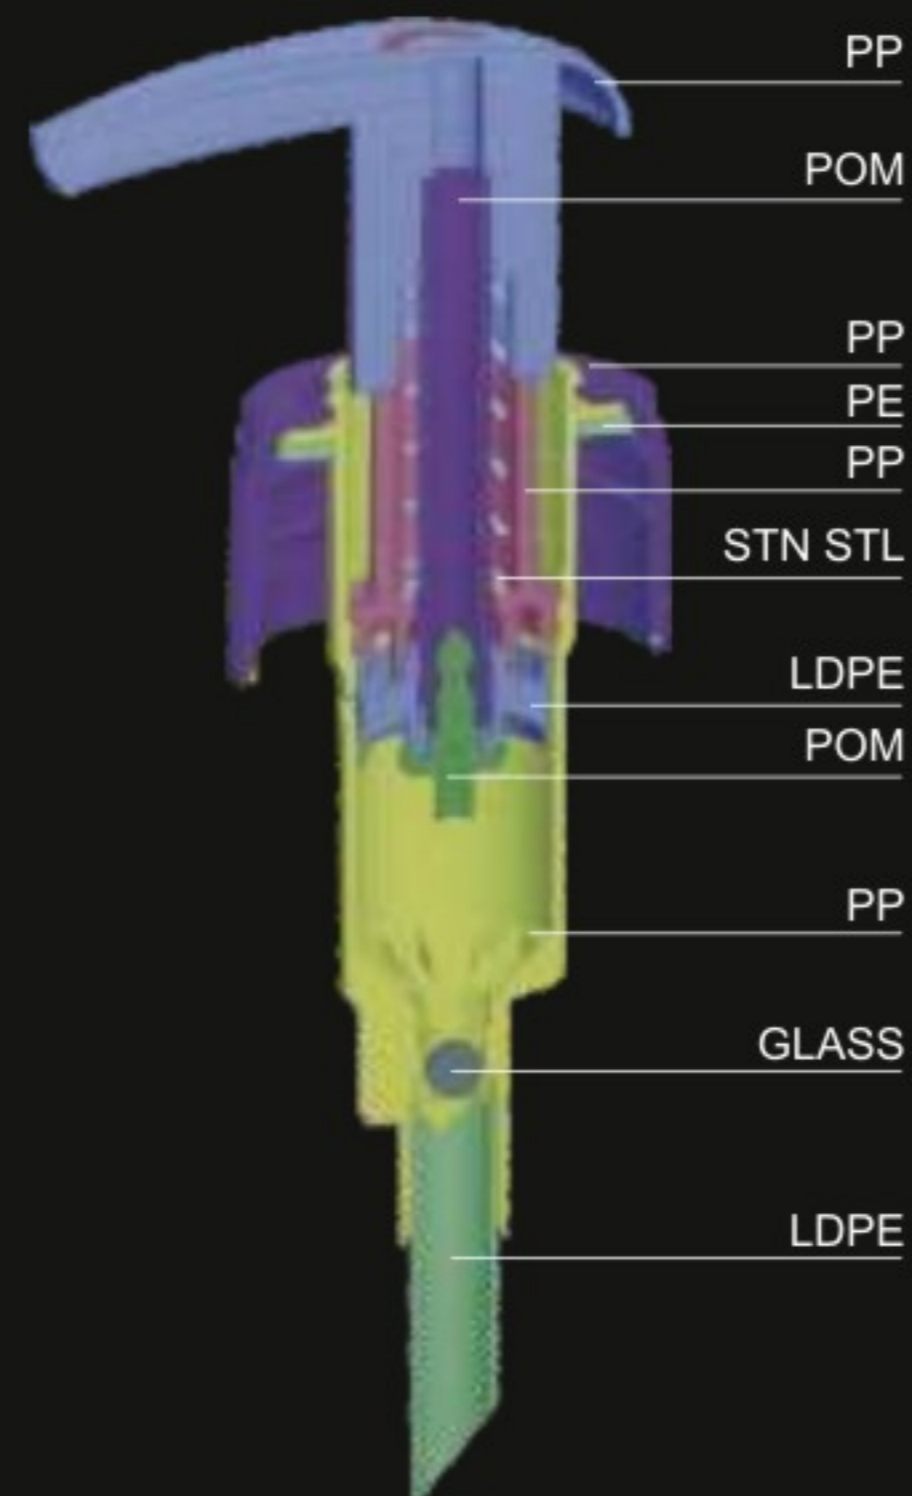

YS-04M-N

Size: Ø24/410, Ø24/415,  
Ø28/400, Ø28/410, Ø28/415  
QTY: 1000PCS/CTN  
Meas: 54x38x44cm

乳液泵  
LOTION PUMP  
LEFT-RIGHT

新品 HOT  
New

SPRING  
OUTSIDE

Closure Options

Closure Size Options

Nozzle Options