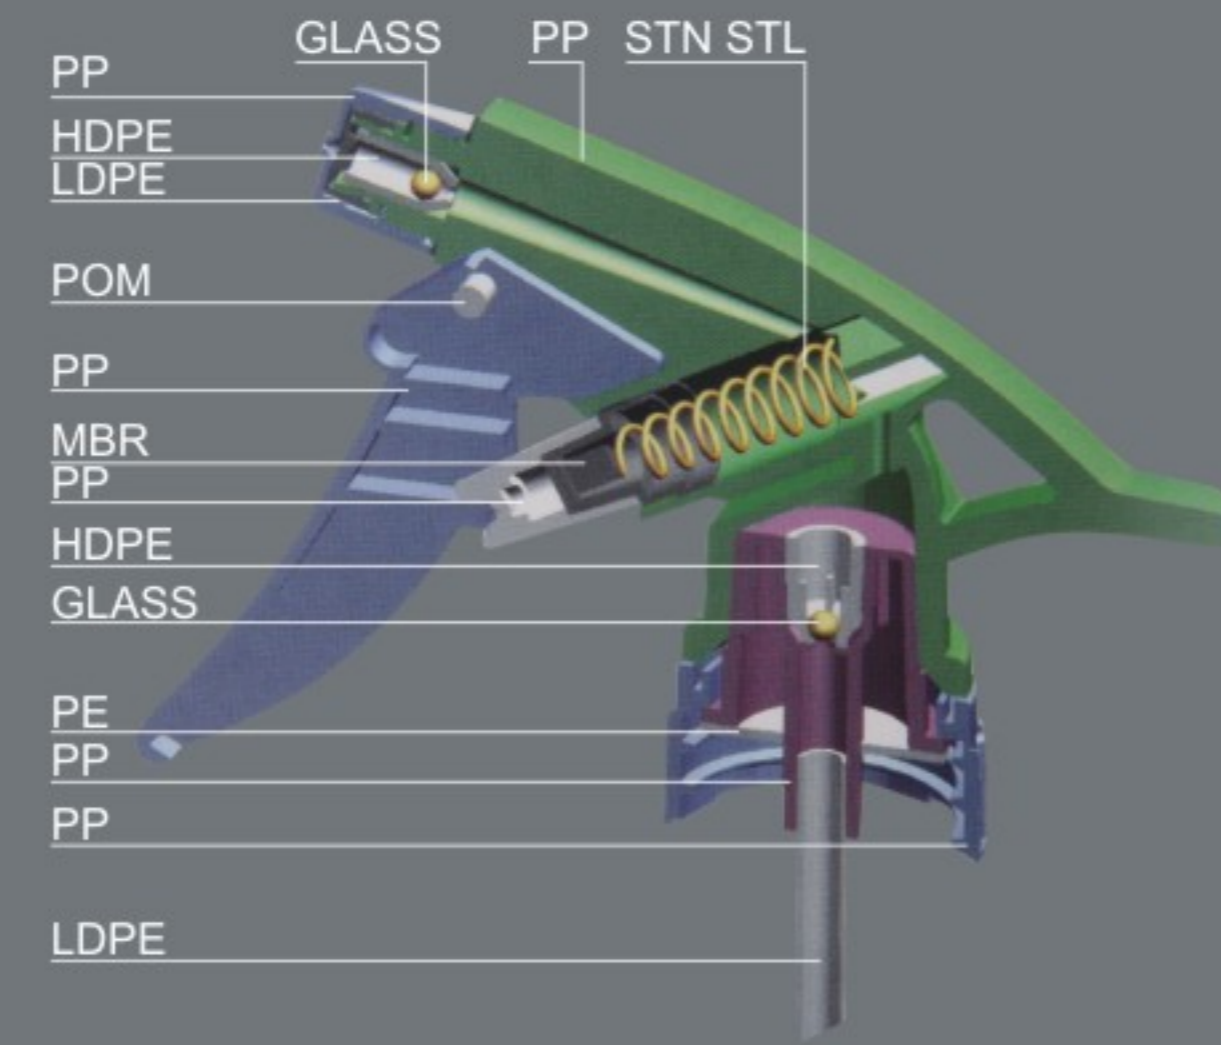

**YS-01M**  
Function:Stream/Spray  
QTY: 500PCS/CTN  
Meas: 53x38x37.5cm

**YS-01N**  
Function:Stream/Spray  
QTY: 500PCS/CTN  
Meas: 55x38x37.5cm

**YS-01W**  
Function:Stream/Spray  
QTY: 500PCS/CTN  
Meas: 51x38x37.5cm

**TRIGGER SPRAYER**

▶ TRIGGER SPRAYER / 手扣式喷雾器

Discharge Rate:  
1.10-1.60ML/T

**YS-01A**  
Function: Stream/Spray  
Size: Ø28/400, Ø28/410  
QTY: 500PCS/CTN  
Meas: 55x38x37.5cm

**YS-01B**  
Function: Stream/Spray  
Size: Ø28/400, Ø28/410  
QTY: 500PCS/CTN  
Meas: 60x38x37.5cm