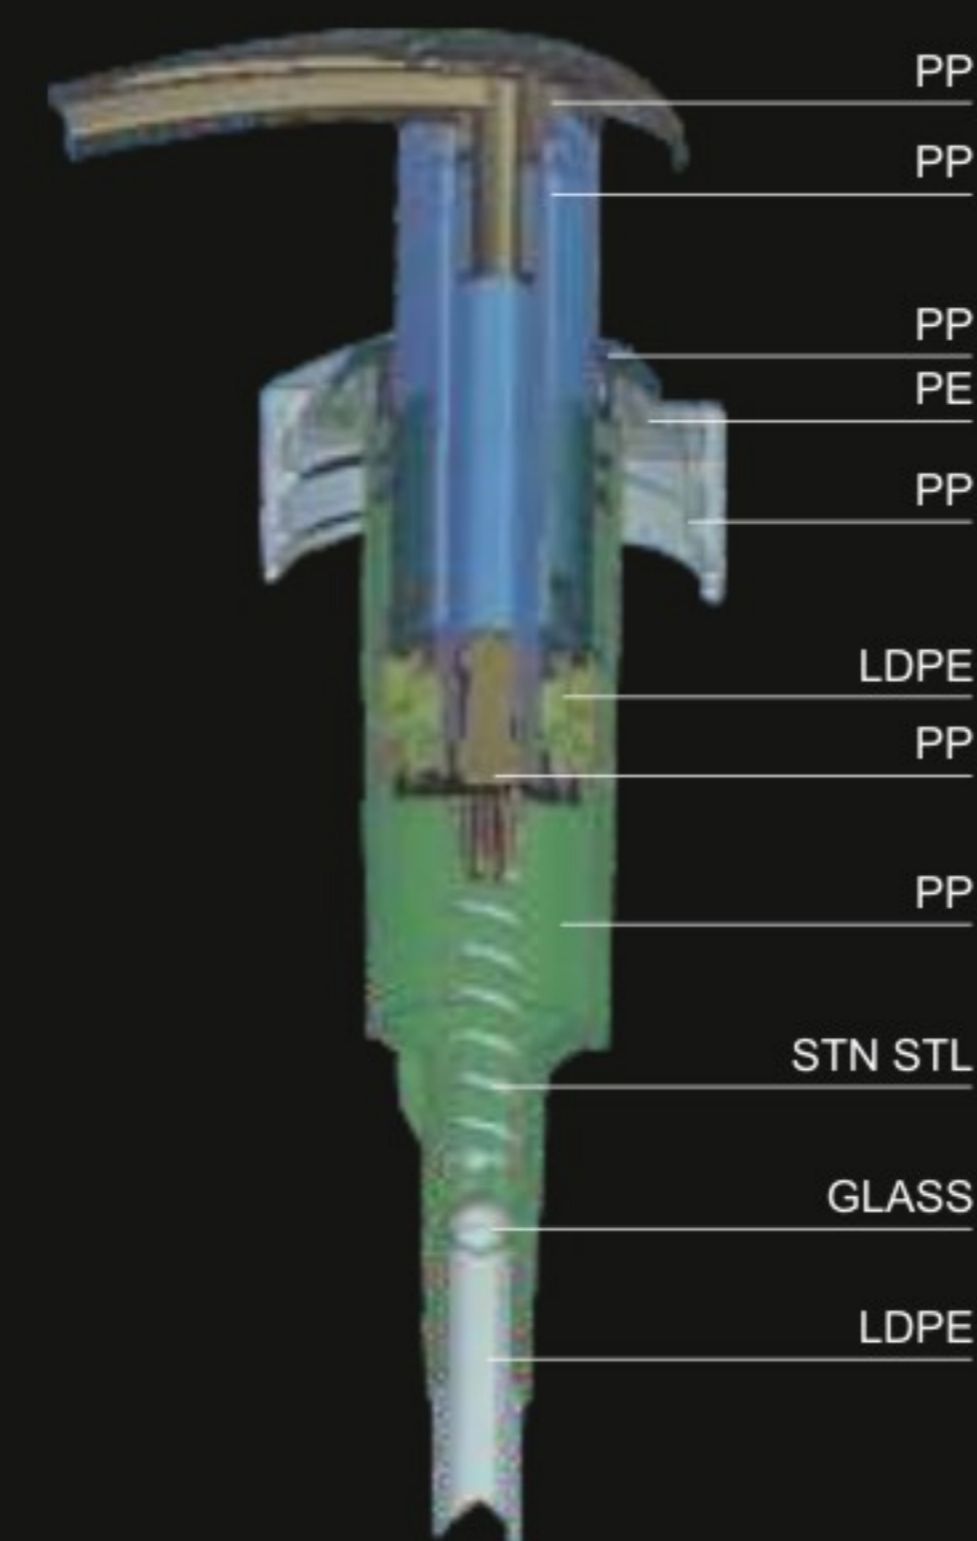

新品 HOT  
New

SPRING  
INSIDE

Closure Options

Closure Size Options

Nozzle Options

Discharge Rate:  
2.00 ± 0.20ML/T

YS-04D-N

Size: Ø24/410, Ø24/415,  
Ø28/400, Ø28/410, Ø28/415  
QTY: 1000PCS/CTN  
Meas: 54x38x44cm