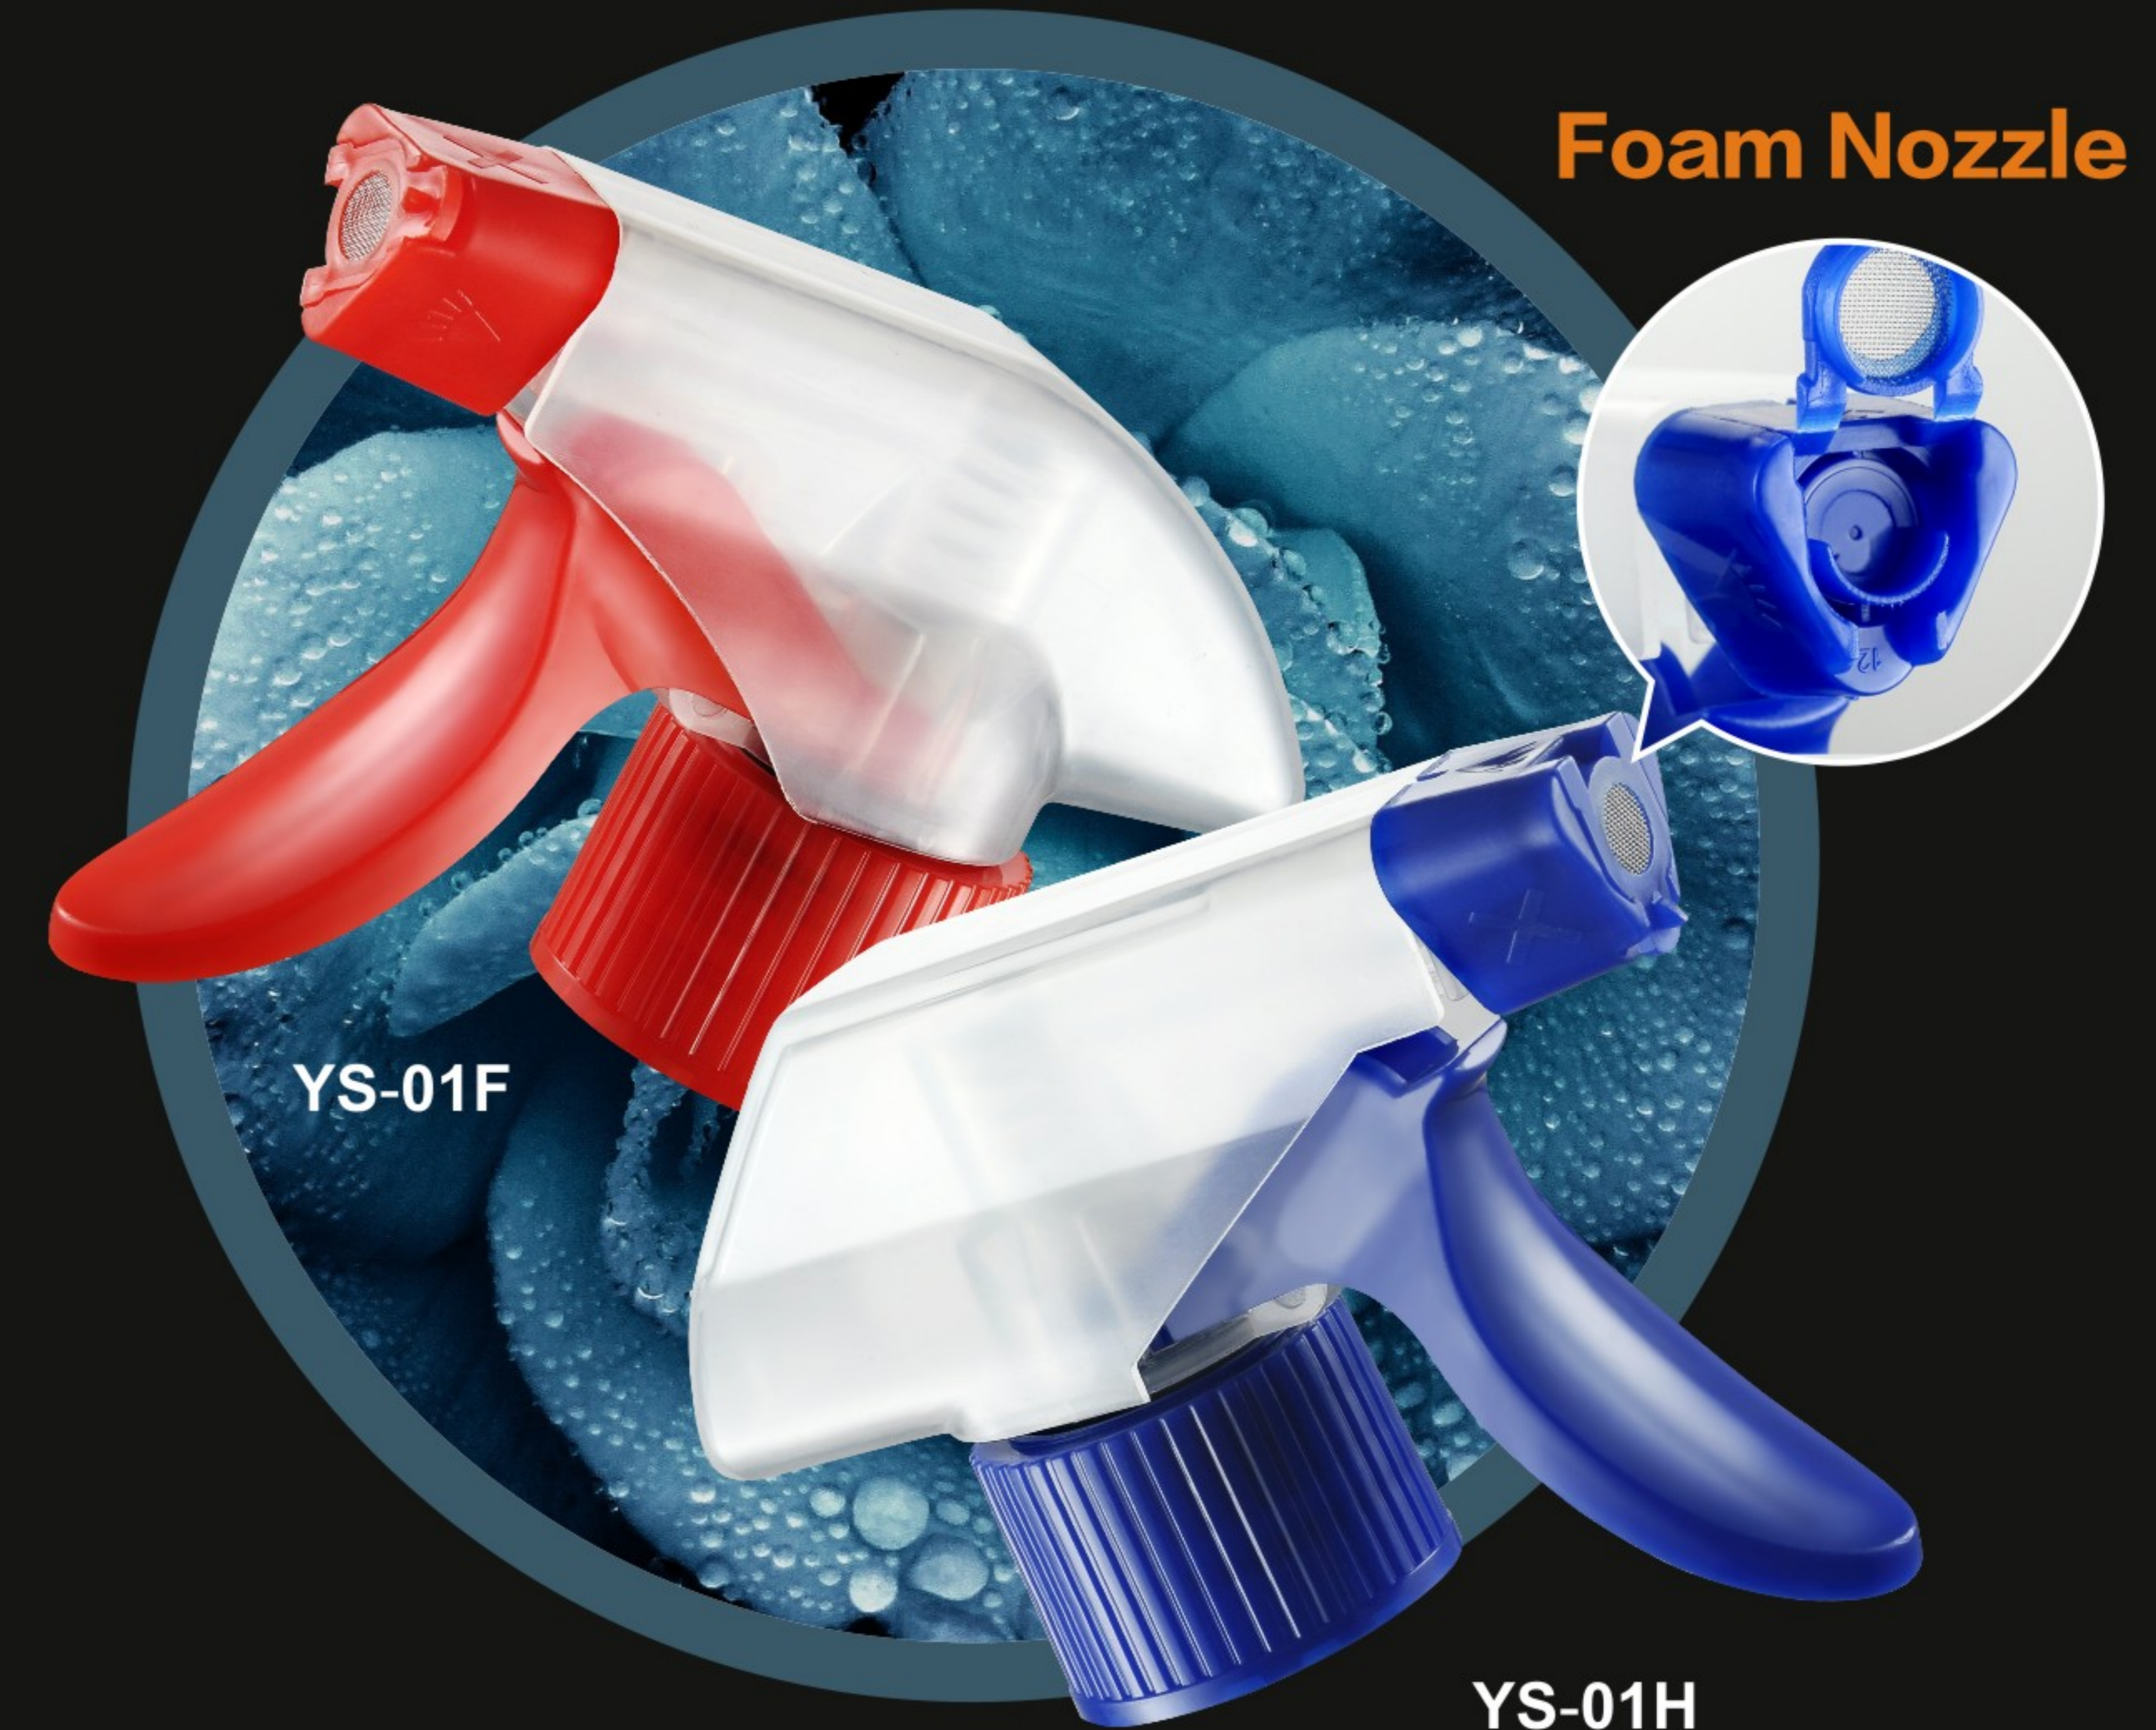

FOAM SPRAYER

泡沫手扣式喷雾器

YS-01F

Foam Nozzle

YS-01H
Discharge Rate:
1.20-1.60ML/T
Function: Foam/Spray
Size: Ø28/400, Ø28/410, Ø28/415
QTY: 500PCS/CTN
Meas: 57x38x37.5cm

Shroud. Options

Trigger Options

Closure Options