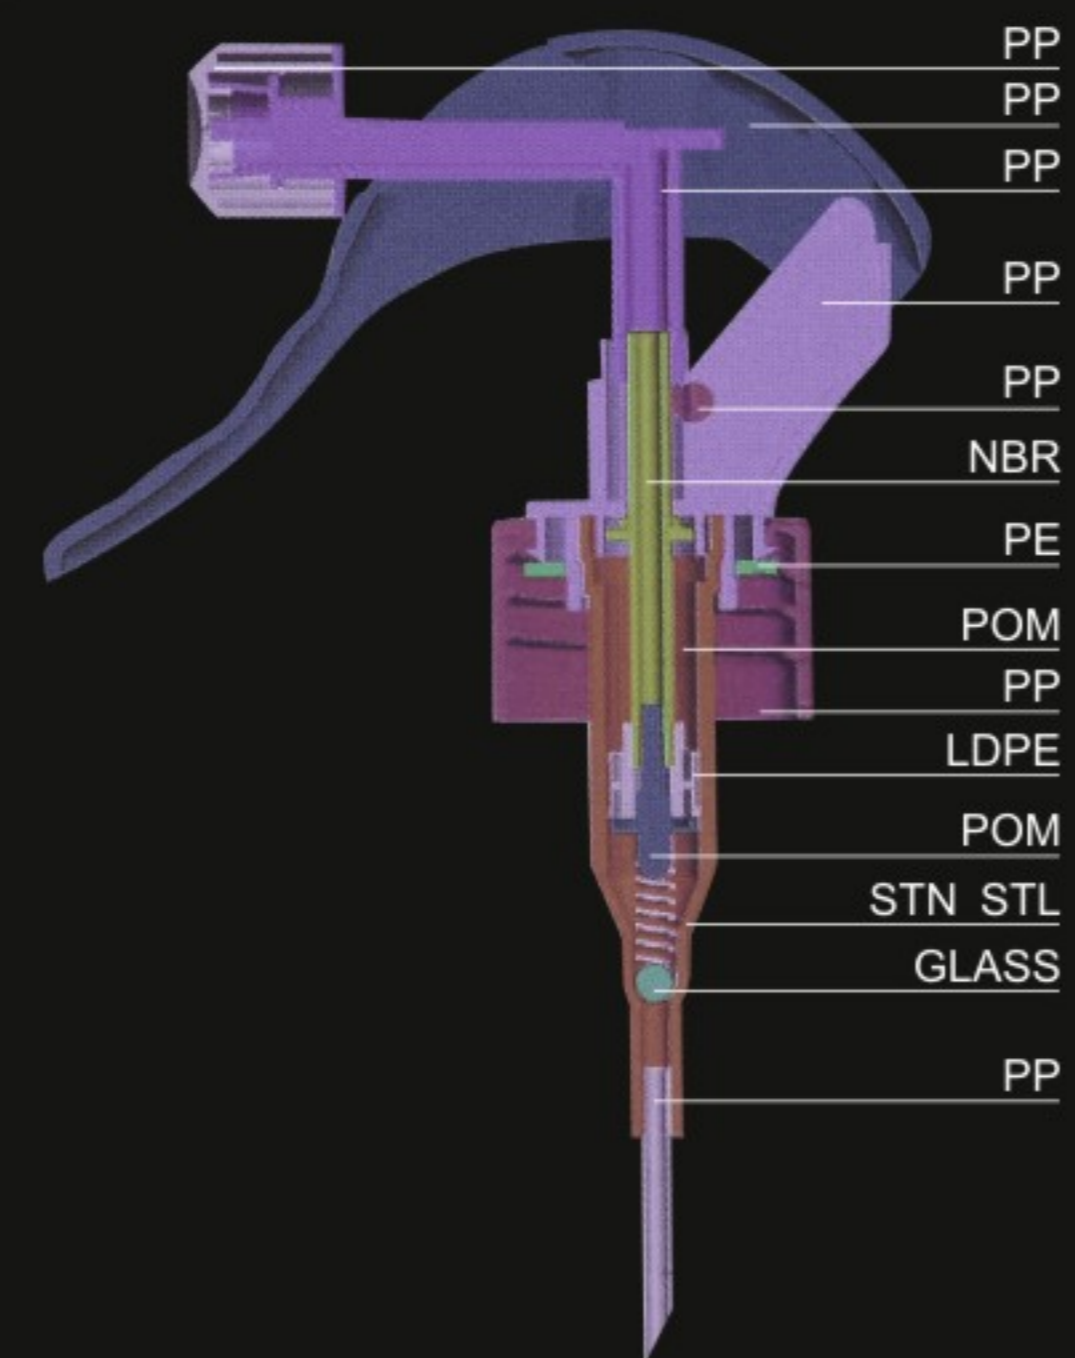

**Nozzle Options**

**Trigger Options**

**Closure Options**

Discharge Rate:  
**0.80-1.20ML/T**

Function: Stream/Spray  
Size: Ø28/400, Ø28/410, Ø28/415  
QTY: 500PCS/CTN  
Meas: 56x38x37.5cm

YS-01X-02

YS-01X-F3

Discharge Rate:  
**1.20-1.60ML/T**

Function: Foam/Spray  
Size: Ø28/400, Ø28/410, Ø28/415  
QTY: 500PCS/CTN  
Meas: 56x38x37.5cm

**Nozzle Options**

**Trigger Options**

**Closure Options**

# MINI TRIGGER SPRAYER

迷你手扣式喷雾器

**YS-03A**

Discharge Rate:0.25-0.3ML/T  
Size: Ø20/410, Ø24/410, Ø24/415,  
Ø28/410

**YS-03B**

Discharge Rate:0.25-0.3ML/T  
Size: Ø20/410, Ø24/410, Ø24/415,  
Ø28/410

**YS-03C**

Discharge Rate:0.25-0.3ML/T  
Size: Ø20/410, Ø24/410, Ø24/415,  
Ø28/410

**YS-03D**

Discharge Rate:0.5ML/T  
Size: Ø24/410, Ø28/410

**YS-03E**

Discharge Rate:0.25-0.3ML/T  
Size: Ø20/410, Ø24/410, Ø28/410