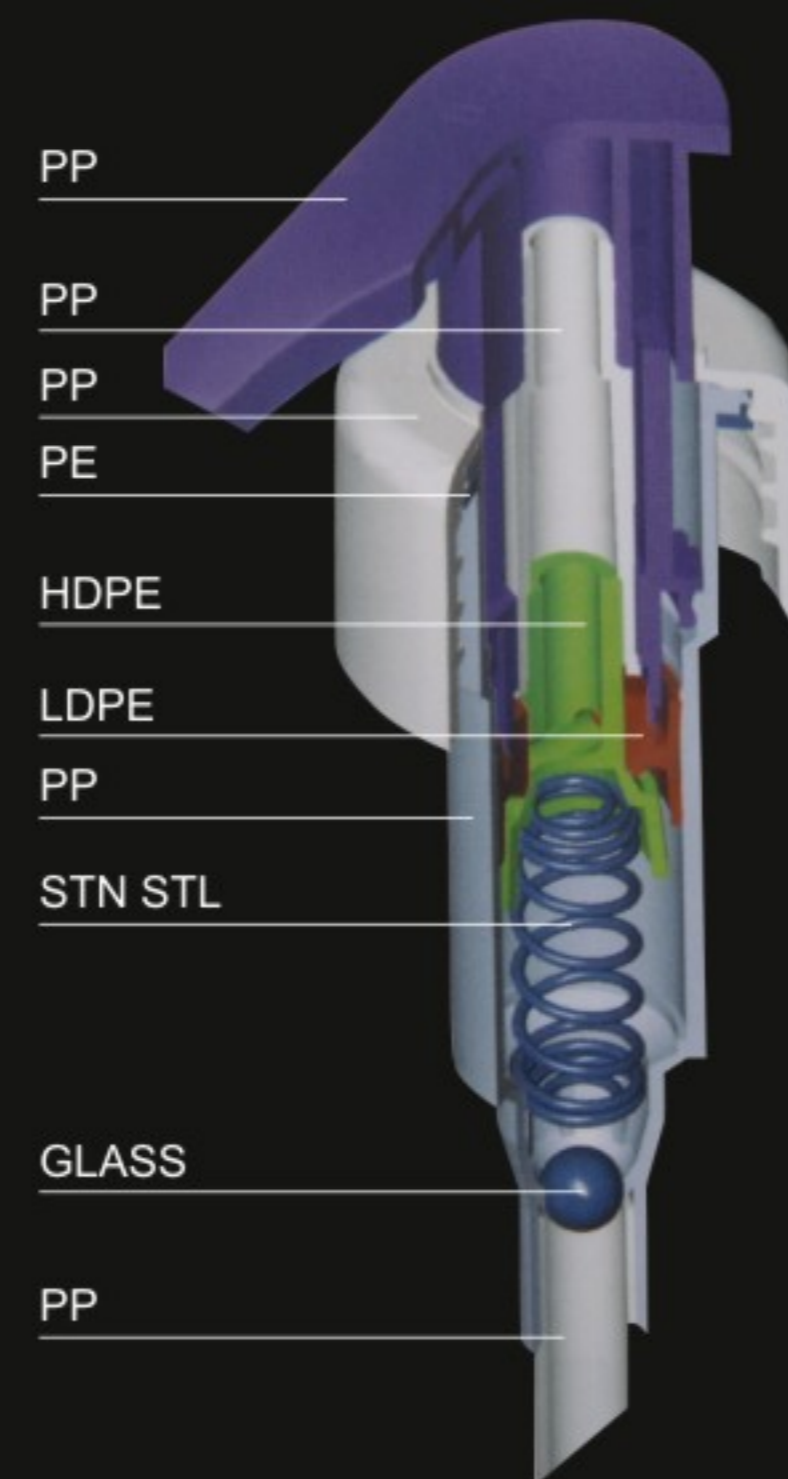

Size: Ø24/410, Ø24/415, Ø28/400,  
Ø28/410, Ø28/415  
QTY: 1000PCS/CTN  
Meas: 54x38x44cm

**YS-02G**

Size: Ø24/410, Ø24/415, Ø28/400,  
Ø28/410, Ø28/415  
QTY: 1000PCS/CTN  
Meas: 54x38x44cm

乳液泵  
LOTION PUMP  
LEFT-RIGHT

Closure Options

Closure Size Options

Nozzle Options

Discharge Rate:  
1.20-1.60ML/T

YS-02D

Size: Ø24/410, Ø24/415,  
Ø28/400, Ø28/410, Ø28/415  
QTY: 1000PCS/CTN  
Meas: 54x38x44cm

YS-02F

Size: Ø24/410, Ø24/415,  
Ø28/400, Ø28/410, Ø28/415  
QTY: 1000PCS/CTN  
Meas: 54x38x44cm