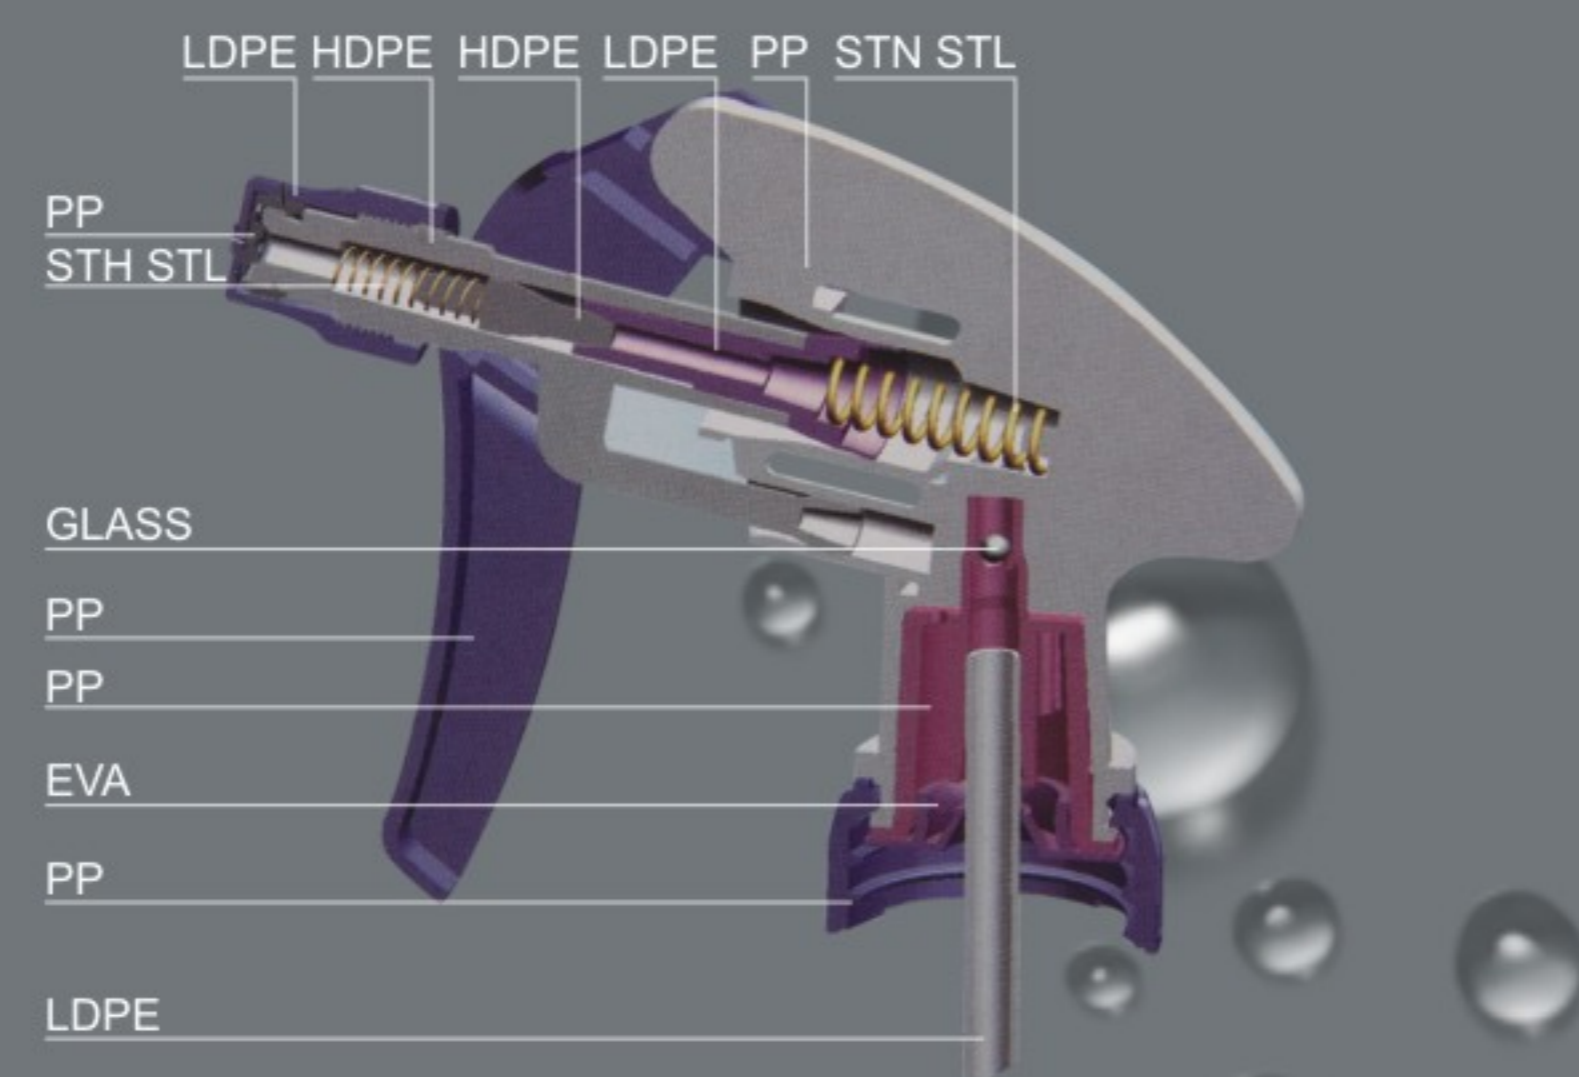

**TRIGGER SPRAYER**

▶ TRIGGER SPRAYER / 手扣式喷雾器

Discharge Rate:  
1.10-1.60ML/T

**YS-01A**  
Function: Stream/Spray  
Size: Ø28/400, Ø28/410  
QTY: 500PCS/CTN  
Meas: 55x38x37.5cm

**YS-01B**  
Function: Stream/Spray  
Size: Ø28/400, Ø28/410  
QTY: 500PCS/CTN  
Meas: 60x38x37.5cm

**YS-01S**  
Function: Stream/Spray  
Size: Ø28/400, Ø28/410  
QTY: 500PCS/CTN  
Meas: 65x38x37.5cm