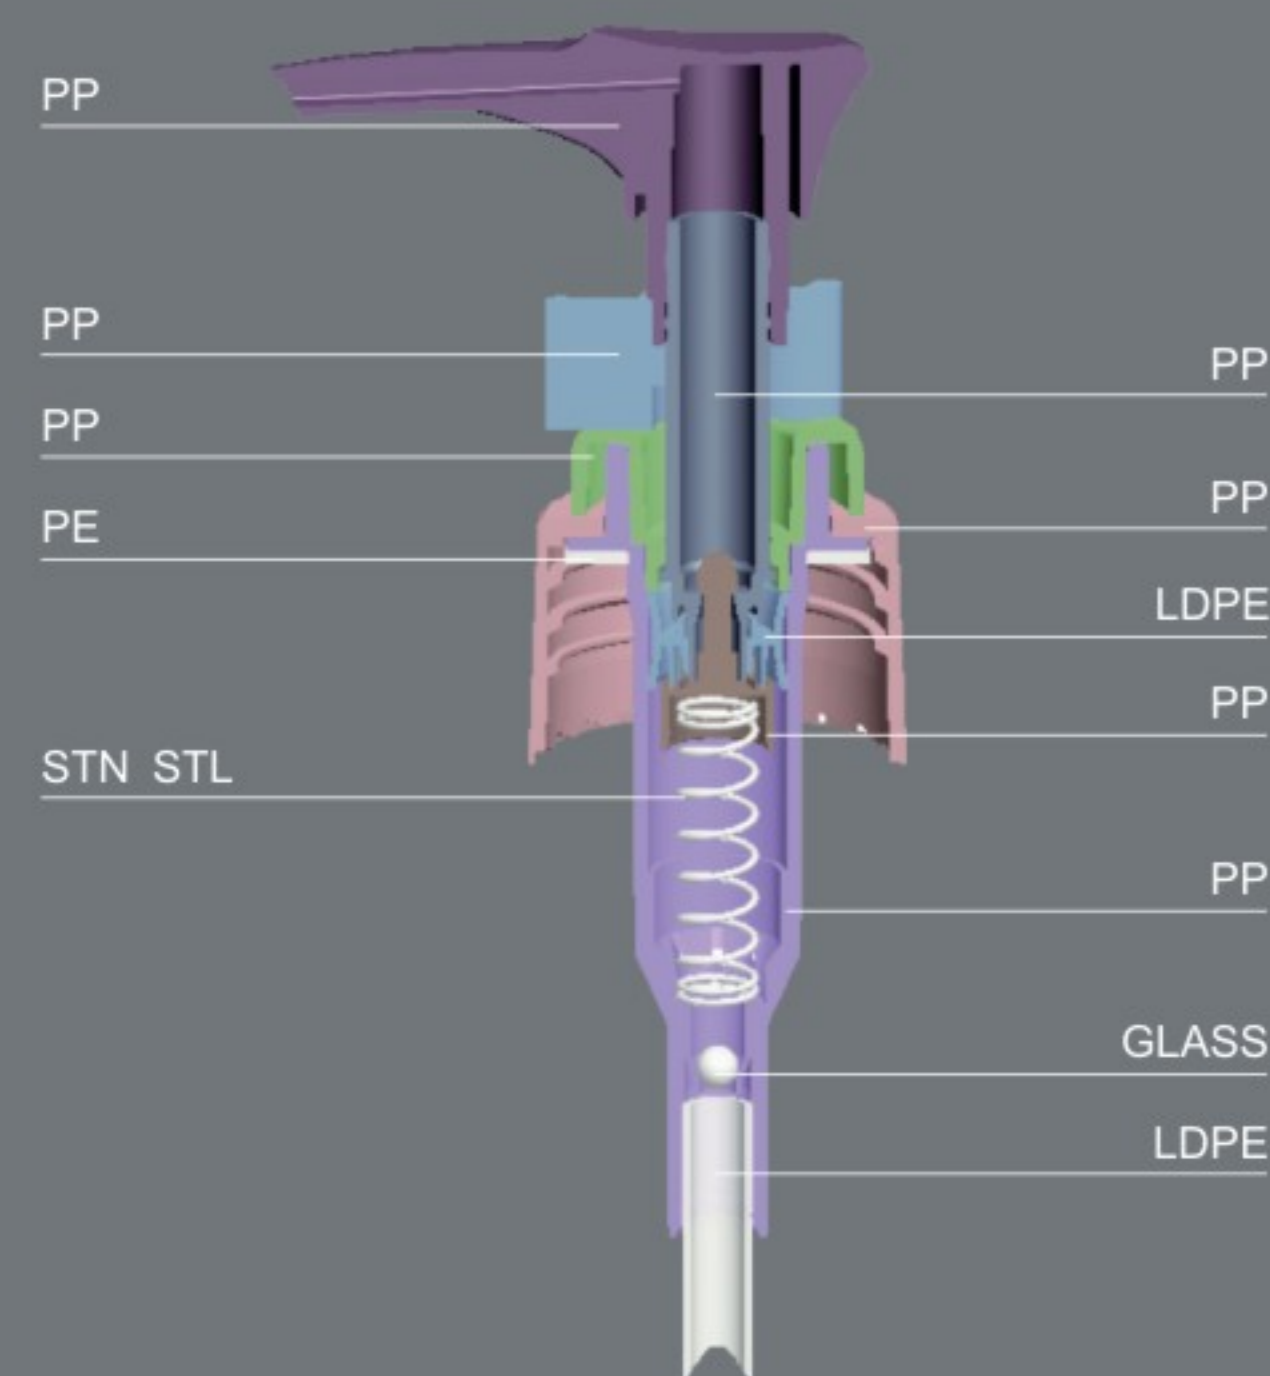

Size: Ø24/410, Ø24/415,  
Ø28/400, Ø28/410, Ø28/415  
QTY: 1000PCS/CTN  
Meas: 54x38x44cm

YS-04L-W

Size: Ø24/410, Ø24/415,  
Ø28/400, Ø28/410, Ø28/415  
QTY: 1000PCS/CTN  
Meas: 54x38x44cm

YS-04M-W

Size: Ø24/410, Ø24/415,  
Ø28/400, Ø28/410, Ø28/415  
QTY: 1000PCS/CTN  
Meas: 54x38x44cm

▶ LOTION PUMP / 乳液泵

Discharge Rate:  
1.40-1.80ML/T  
Size: Ø20/410, Ø24/410

▶ NAIL & CLEANSING PUMP / 卸甲泵

Discharge Rate:  
0.55 ± 0.05ML/T

TREATMENT  
粉泵  
PUMP

Discharge Rate:  
0.20 ± 0.02ML/T

FOAM  
PUMP  
泡沫泵