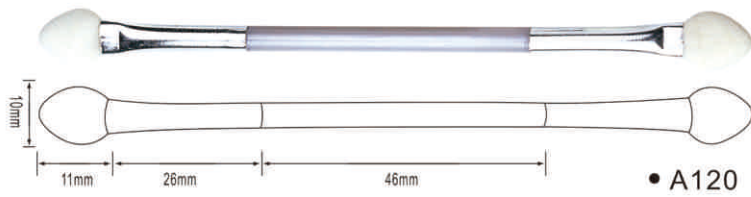

### 眼影系列

支持产品定制，满足不同材质、色彩的搭配需求  
Support product customization to meet  
different material and color collocation requirements.

支持产品定制，满足不同材质、色彩的搭配需求  
Support product customization to meet different material and color collocation requirements.