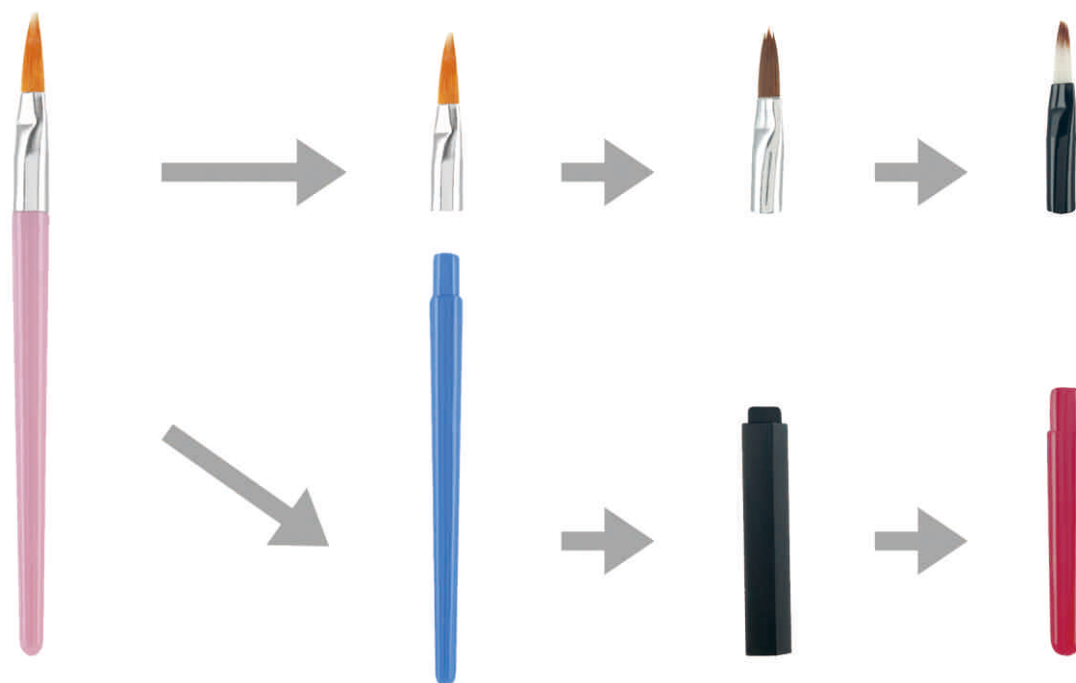

## 圆美化妆配套

### 眼影系列

支持产品定制，满足不同材质、色彩的搭配需求  
Support product customization to meet  
different material and color collocation requirements.

支持产品定制，满足不同材质、色彩的搭配需求  
Support product customization to meet different material and color collocation requirements.