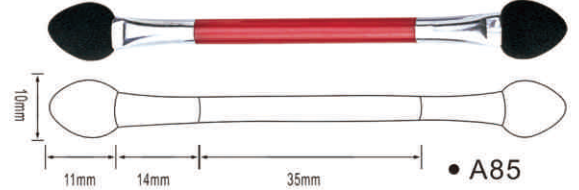

### 眼影系列

支持产品定制，满足不同材质、色彩的搭配需求  
Support product customization to meet  
different material and color collocation requirements.

支持产品定制，满足不同材质、色彩的搭配需求  
Support product customization to meet different material and color collocation requirements.