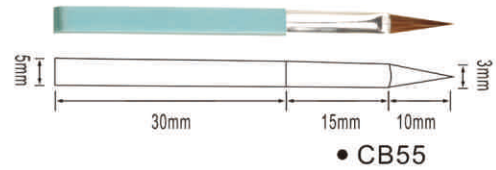

### 眼影系列

支持产品定制，满足不同材质、色彩的搭配需求  
Support product customization to meet  
different material and color collocation requirements.

支持产品定制，满足不同材质、色彩的搭配需求  
Support product customization to meet different material and color collocation requirements.