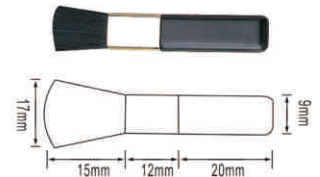

# YUANN MOBI

COSMETIC ACCESSORIES

圆美化妆配套

支持产品定制，满足不同材质、色彩的搭配需求  
Support product customization to meet different material and color collocation requirements.

• DI120

• D扁35

• DC55

• DB56