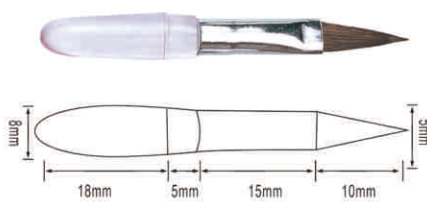

### 眼影系列

支持产品定制，满足不同材质、色彩的搭配需求  
Support product customization to meet  
different material and color collocation requirements.

支持产品定制，满足不同材质、色彩的搭配需求  
Support product customization to meet different material and color collocation requirements.