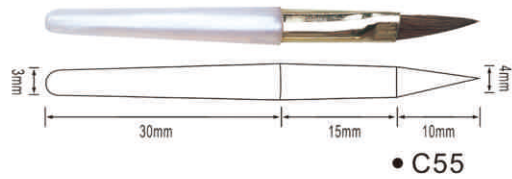

### 眼影系列

支持产品定制，满足不同材质、色彩的搭配需求  
Support product customization to meet  
different material and color collocation requirements.

支持产品定制，满足不同材质、色彩的搭配需求  
Support product customization to meet different material and color collocation requirements.