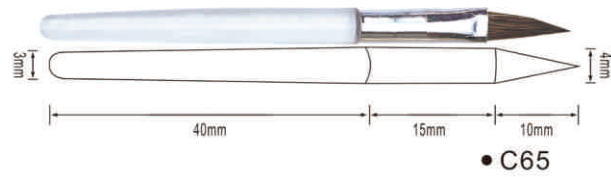

### 眼影系列

支持产品定制，满足不同材质、色彩的搭配需求  
Support product customization to meet  
different material and color collocation requirements.

支持产品定制，满足不同材质、色彩的搭配需求  
Support product customization to meet different material and color collocation requirements.