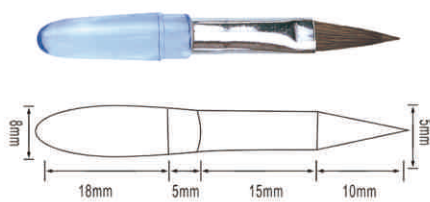

### 眼影系列

支持产品定制，满足不同材质、色彩的搭配需求  
Support product customization to meet  
different material and color collocation requirements.

支持产品定制，满足不同材质、色彩的搭配需求  
Support product customization to meet different material and color collocation requirements.