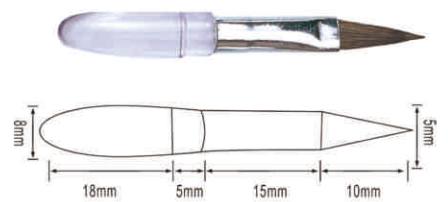

### 眼影系列

支持产品定制，满足不同材质、色彩的搭配需求  
Support product customization to meet  
different material and color collocation requirements.

支持产品定制，满足不同材质、色彩的搭配需求  
Support product customization to meet different material and color collocation requirements.