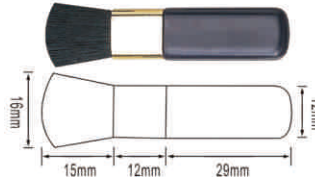

# YUANN MOBI

COSMETIC ACCESSORIES

圆美化妆配套

支持产品定制，满足不同材质、色彩的搭配需求  
Support product customization to meet different material and color collocation requirements.

• DI120

• D扁35

• DC55

• DB56