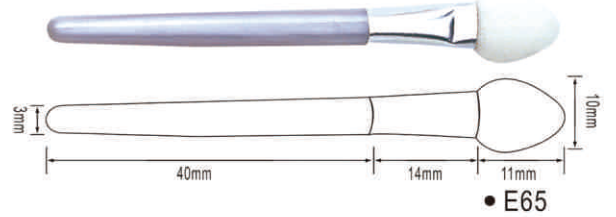

### 眼影系列

支持产品定制，满足不同材质、色彩的搭配需求  
Support product customization to meet  
different material and color collocation requirements.

支持产品定制，满足不同材质、色彩的搭配需求  
Support product customization to meet different material and color collocation requirements.