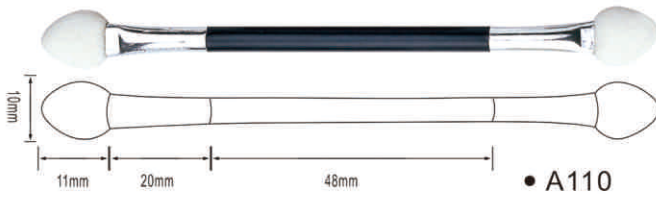

### 眼影系列

支持产品定制，满足不同材质、色彩的搭配需求  
Support product customization to meet  
different material and color collocation requirements.

支持产品定制，满足不同材质、色彩的搭配需求  
Support product customization to meet different material and color collocation requirements.