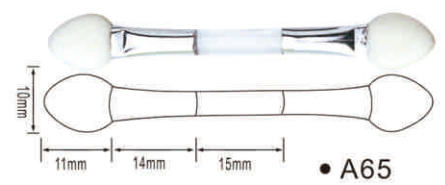

### 眼影系列

支持产品定制，满足不同材质、色彩的搭配需求  
Support product customization to meet  
different material and color collocation requirements.

支持产品定制，满足不同材质、色彩的搭配需求  
Support product customization to meet different material and color collocation requirements.