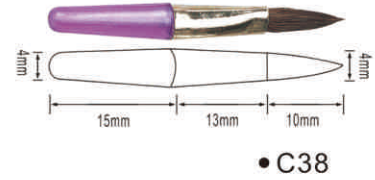

### 眼影系列

支持产品定制，满足不同材质、色彩的搭配需求  
Support product customization to meet  
different material and color collocation requirements.

支持产品定制，满足不同材质、色彩的搭配需求  
Support product customization to meet different material and color collocation requirements.