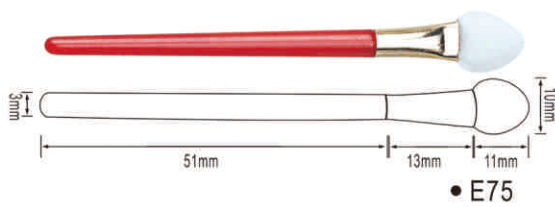

### 眼影系列

支持产品定制，满足不同材质、色彩的搭配需求  
Support product customization to meet  
different material and color collocation requirements.

支持产品定制，满足不同材质、色彩的搭配需求  
Support product customization to meet different material and color collocation requirements.