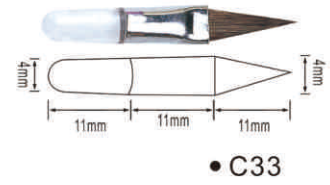

### 眼影系列

支持产品定制，满足不同材质、色彩的搭配需求  
Support product customization to meet  
different material and color collocation requirements.

支持产品定制，满足不同材质、色彩的搭配需求  
Support product customization to meet different material and color collocation requirements.