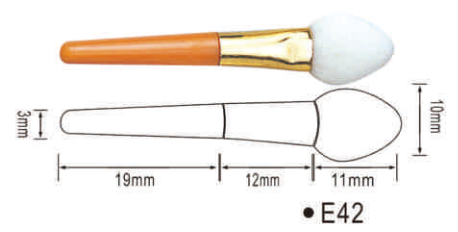

### 眼影系列

支持产品定制，满足不同材质、色彩的搭配需求  
Support product customization to meet  
different material and color collocation requirements.

支持产品定制，满足不同材质、色彩的搭配需求  
Support product customization to meet different material and color collocation requirements.