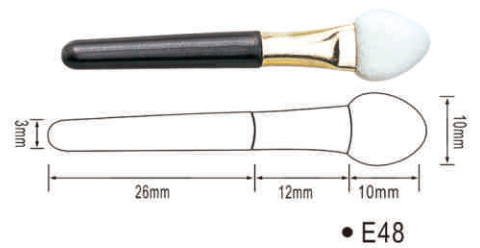

### 眼影系列

支持产品定制，满足不同材质、色彩的搭配需求  
Support product customization to meet  
different material and color collocation requirements.

支持产品定制，满足不同材质、色彩的搭配需求  
Support product customization to meet different material and color collocation requirements.