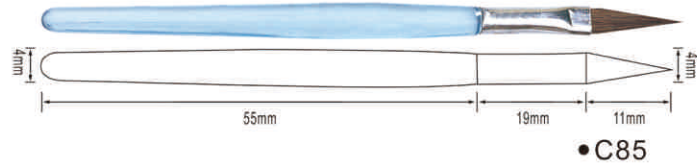

### 眼影系列

支持产品定制，满足不同材质、色彩的搭配需求  
Support product customization to meet  
different material and color collocation requirements.

支持产品定制，满足不同材质、色彩的搭配需求  
Support product customization to meet different material and color collocation requirements.