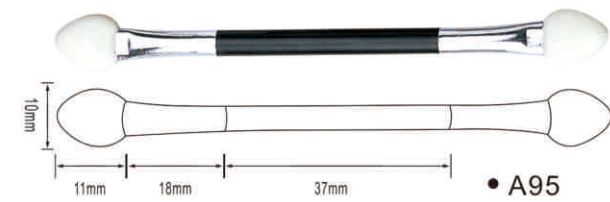

### 眼影系列

支持产品定制，满足不同材质、色彩的搭配需求  
Support product customization to meet  
different material and color collocation requirements.

支持产品定制，满足不同材质、色彩的搭配需求  
Support product customization to meet different material and color collocation requirements.