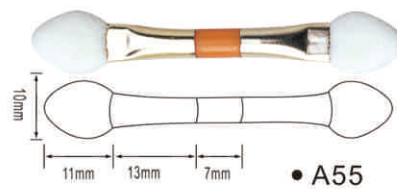

### 眼影系列

支持产品定制，满足不同材质、色彩的搭配需求  
Support product customization to meet  
different material and color collocation requirements.

支持产品定制，满足不同材质、色彩的搭配需求  
Support product customization to meet different material and color collocation requirements.