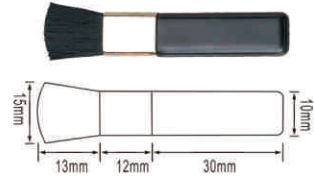

# YUANN MOBI

COSMETIC ACCESSORIES

圆美化妆配套

支持产品定制，满足不同材质、色彩的搭配需求  
Support product customization to meet different material and color collocation requirements.

• DI120

• D扁35

• DC55

• DB56