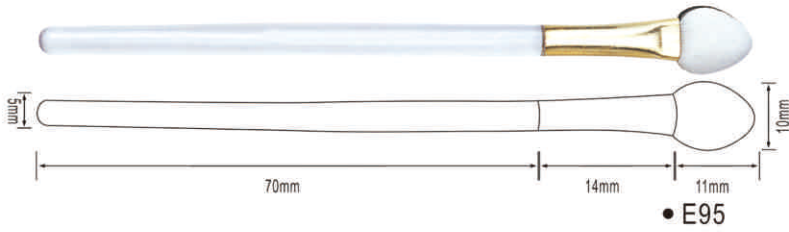

### 眼影系列

支持产品定制，满足不同材质、色彩的搭配需求  
Support product customization to meet  
different material and color collocation requirements.

支持产品定制，满足不同材质、色彩的搭配需求  
Support product customization to meet different material and color collocation requirements.