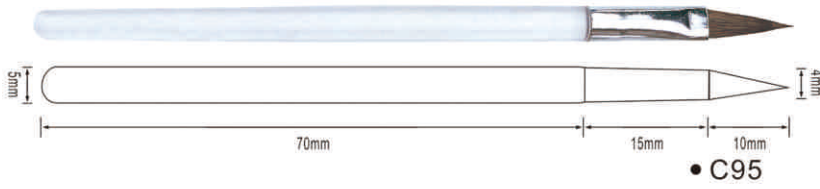

### 眼影系列

支持产品定制，满足不同材质、色彩的搭配需求  
Support product customization to meet  
different material and color collocation requirements.

支持产品定制，满足不同材质、色彩的搭配需求  
Support product customization to meet different material and color collocation requirements.