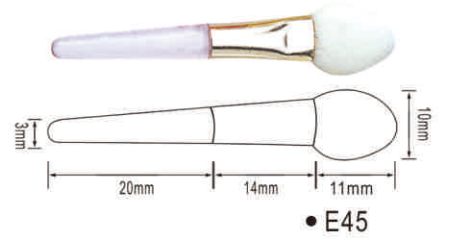

### 眼影系列

支持产品定制，满足不同材质、色彩的搭配需求  
Support product customization to meet  
different material and color collocation requirements.

支持产品定制，满足不同材质、色彩的搭配需求  
Support product customization to meet different material and color collocation requirements.