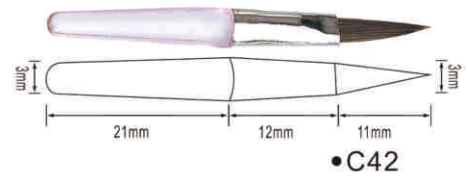

### 眼影系列

支持产品定制，满足不同材质、色彩的搭配需求  
Support product customization to meet  
different material and color collocation requirements.

支持产品定制，满足不同材质、色彩的搭配需求  
Support product customization to meet different material and color collocation requirements.