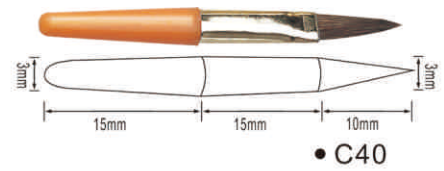

### 眼影系列

支持产品定制，满足不同材质、色彩的搭配需求  
Support product customization to meet  
different material and color collocation requirements.

支持产品定制，满足不同材质、色彩的搭配需求  
Support product customization to meet different material and color collocation requirements.