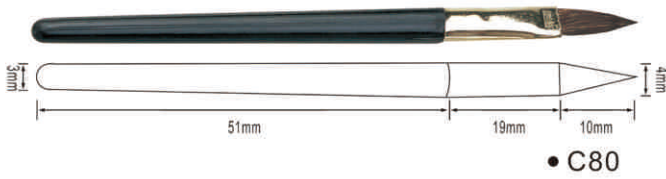

### 眼影系列

支持产品定制，满足不同材质、色彩的搭配需求  
Support product customization to meet  
different material and color collocation requirements.

支持产品定制，满足不同材质、色彩的搭配需求  
Support product customization to meet different material and color collocation requirements.