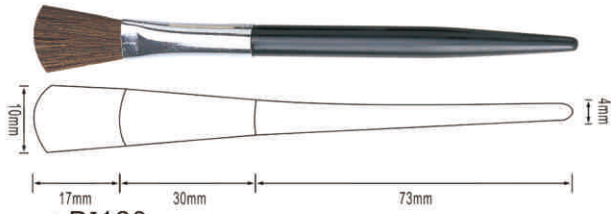

# YUANN MOBI

COSMETIC ACCESSORIES

圆美化妆配套

支持产品定制，满足不同材质、色彩的搭配需求  
Support product customization to meet different material and color collocation requirements.

• DI120

• D扁35

• DC55

• DB56