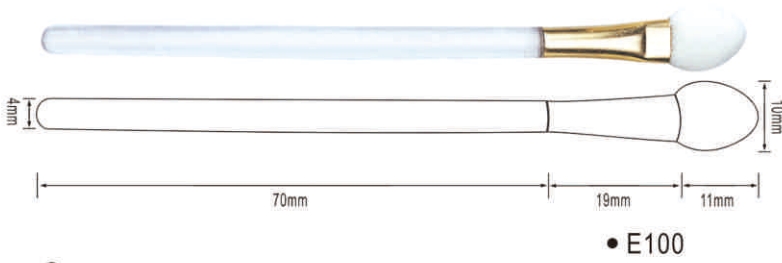

### 眼影系列

支持产品定制，满足不同材质、色彩的搭配需求  
Support product customization to meet  
different material and color collocation requirements.

支持产品定制，满足不同材质、色彩的搭配需求  
Support product customization to meet different material and color collocation requirements.