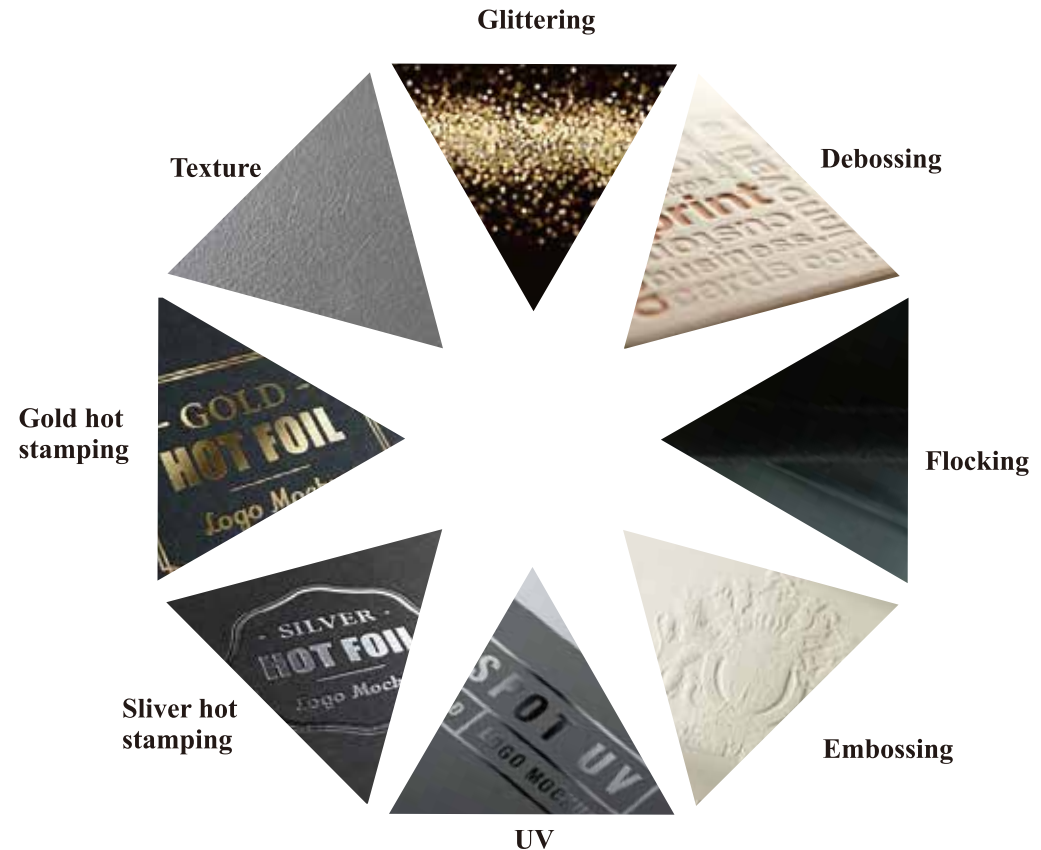

About JES

Our certificate:RoHS,ISO9001,CONE G/TPCH AND SGS.
MOQ:2,000pcs per model.
Lead time:7 days for sample, 30-45 days for mass production.
Payment term:EXW FOB Shenzhen/HongKong,DDP.