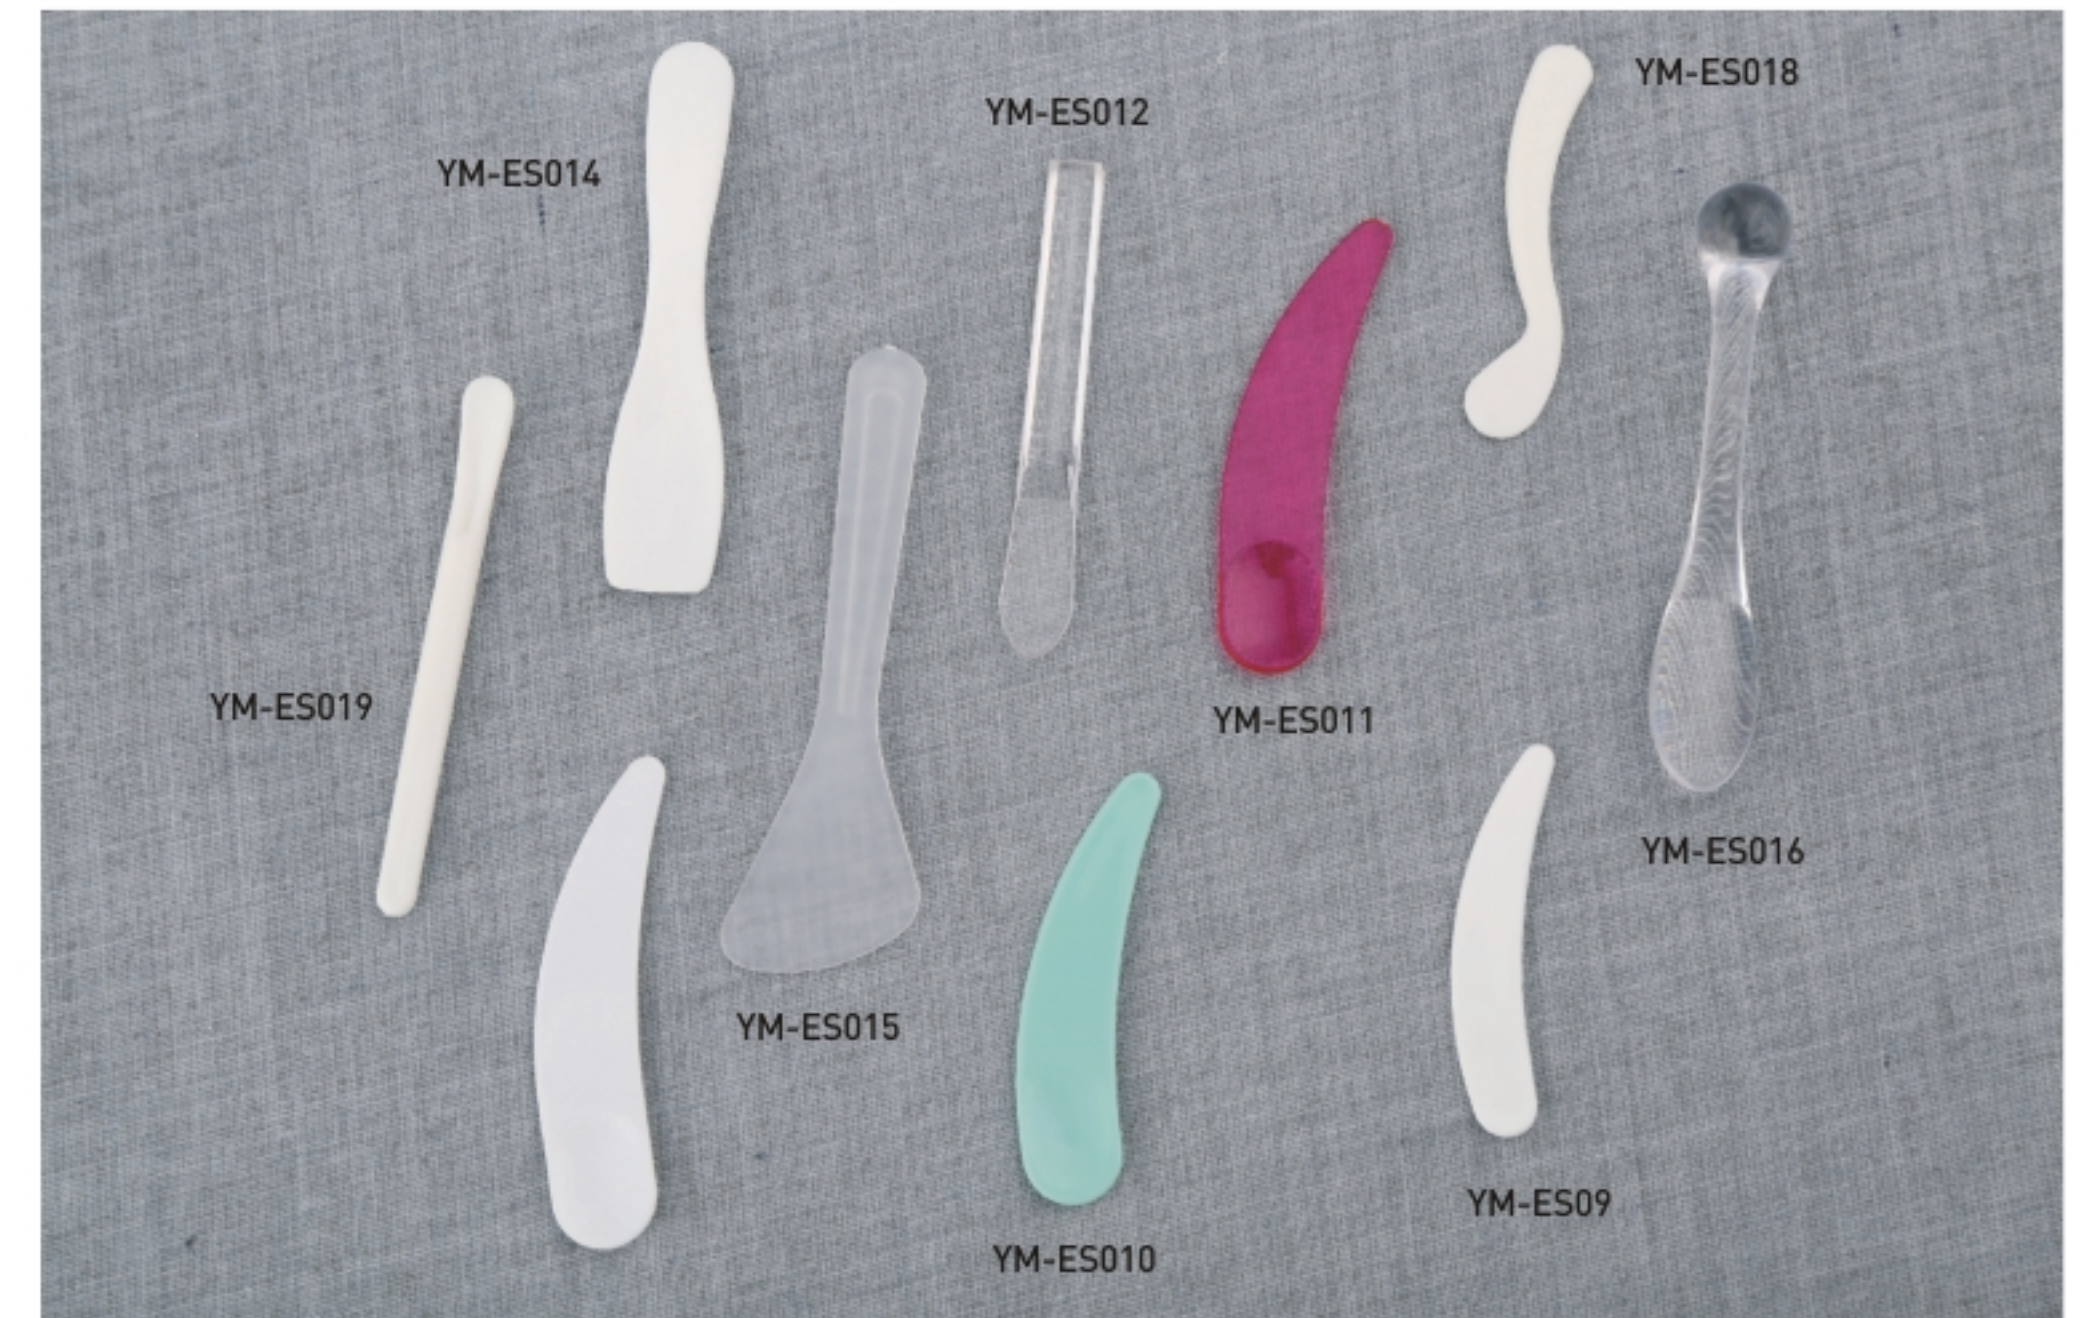

PLASTIC SPATULA