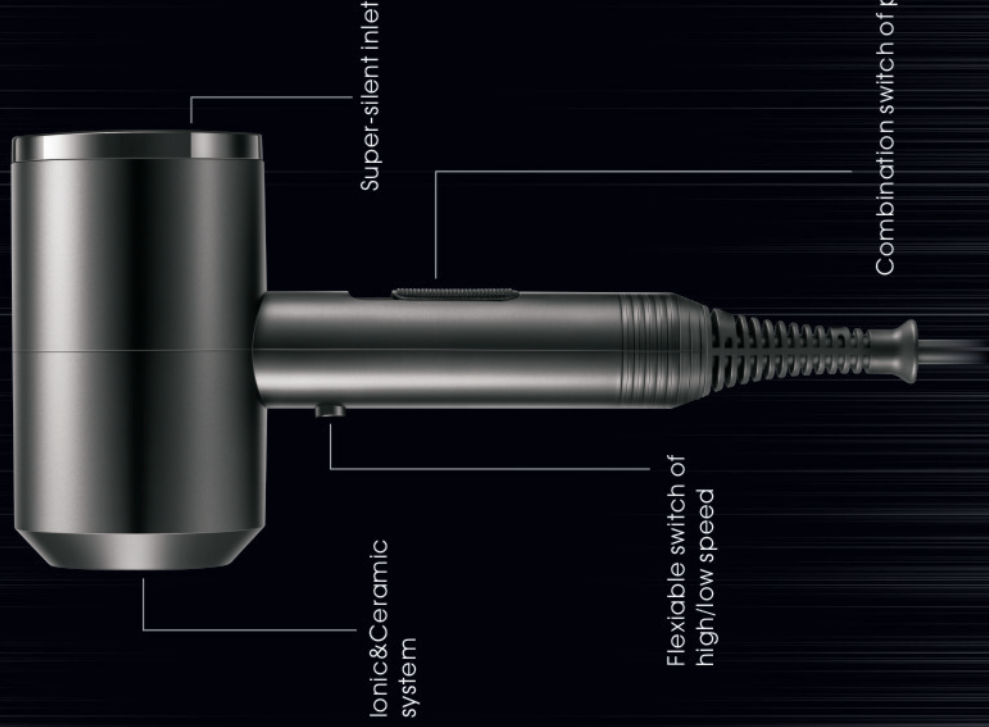

## Model No.: ML-M9

- AC 220~240V 50/60Hz 1000-1200W
- Ultralight professional ionic ceramic hair dryer
- Ceramic heater, harmless to hair
- Energy-saving design to save 50% energy at least
- Upgraded version with excellent performance
- Matt frosting finished body
- Fully balanced and ergonomic design
- Customized longer lifespan AC/DC motor for choice
- Any injection color
- Patented product
- Attachment: 3 nozzles and 1 diffuser in lock design

# Professional Hair Dryer

Diffuser

Styling nozzle

Smoothing nozzle

Ionic & Ceramic system

Super-silent inlet

Flexiable switch of high/low speed

Combination switch of power and gear