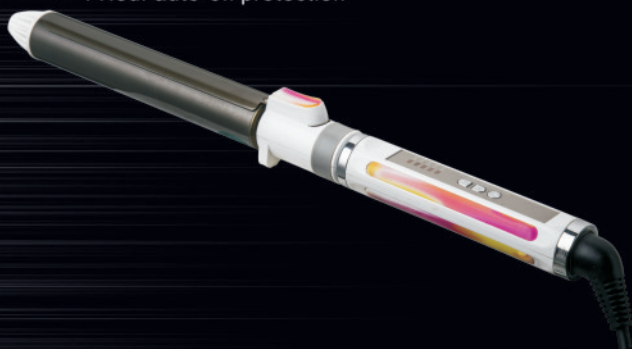

Model No.:ML-3510

- 220~240V 50/60Hz 65W
- Professional LED Hair Curler
- PTC heating elements
- LED display
- Ceramic coating plate
- Max temperature 230°C
- 22# 25# 28# 32#,different size for choice
- 360°swivel power cord
- 1 Hour auto-off protection

Model No.:ML-3500

- 220~240V 50/60Hz 65W
- Professional LCD Hair Curler
- PTC heating elements
- LED display
- Ceramic coating plate
- Max temperature 230°C
- 22# 25# 28# 32#,different size for choice
- 360°swivel power cord
- 1 Hour auto-off protection