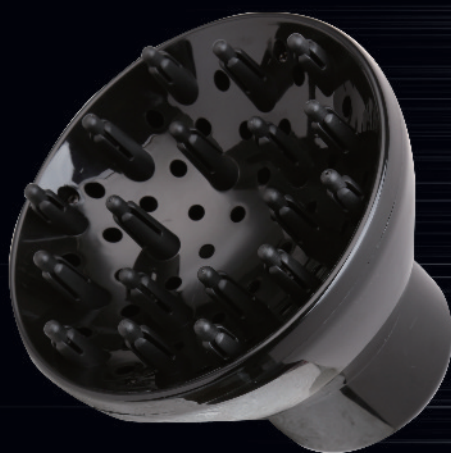

Professional Hair Diffuser

Item No.:ML-8810

60pcs/carton

Item No.:ML-8820

36pcs/carton