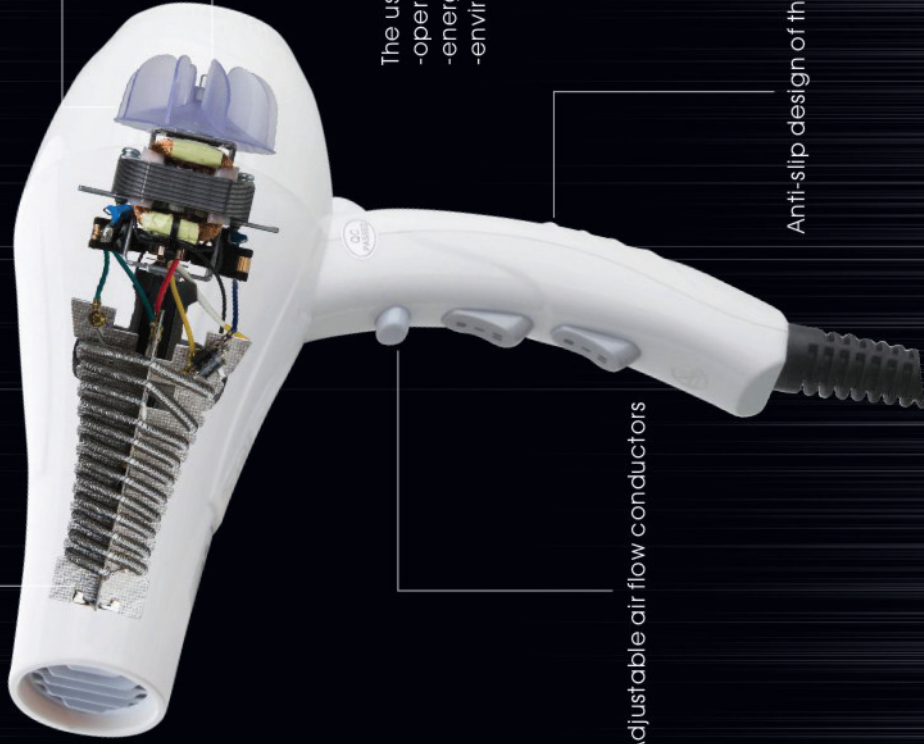

Professional Hair Dryer

Excellent quality insulation of conductors

High quality, unbreakable PA materials offer a qualitative and highly durable device

The use of the most advanced AC motor ensures:
-operation stability
-energy saving
-environmental protection

Adjustable air flow conductors

Anti-slip design of the handle