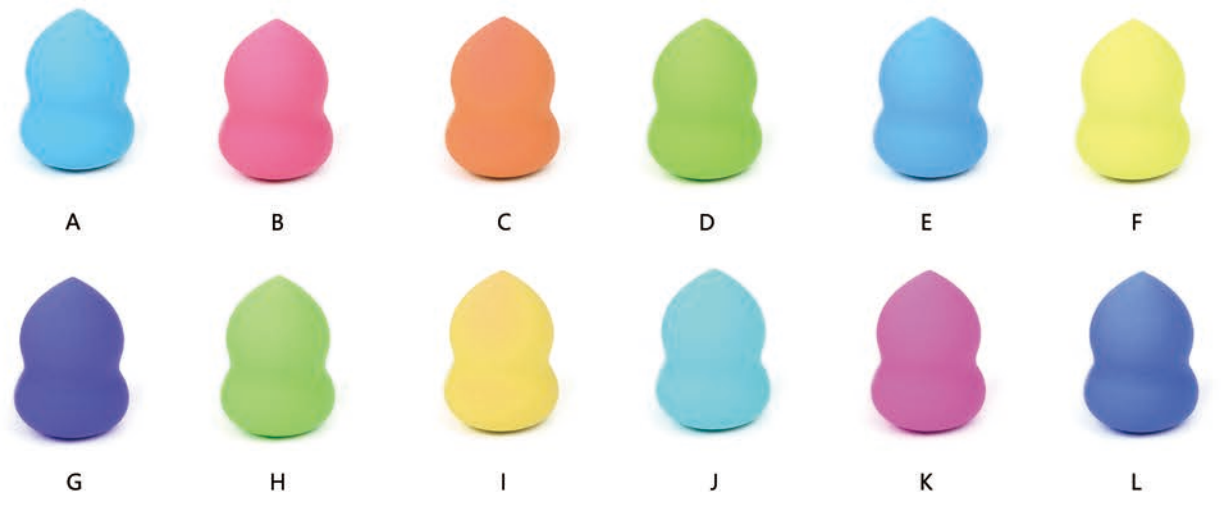

3D-1717

It perfectly works on your skin with liquid, cream and foundation. Hypo allergic and applicable to all skin types

Macaroon 3D Sponge  
3D-1718

GOURD SHAPE SPONGE  
3D-1719

WATER-DROP SHAPE SPONGE  
3D-1720

Colors on SBR sponge can be Layered and non latex sponge can mix 2 colors.

WATER-DROP SHAPE SPONGE

3D-1721

GOURD SHAPE MIX 2 COLORS SPONGE

3D-1722

DOUBLE COLOR GOURD SHAPE

3D-1723

DOUBLE COLOR WATER-DROP SHAPE