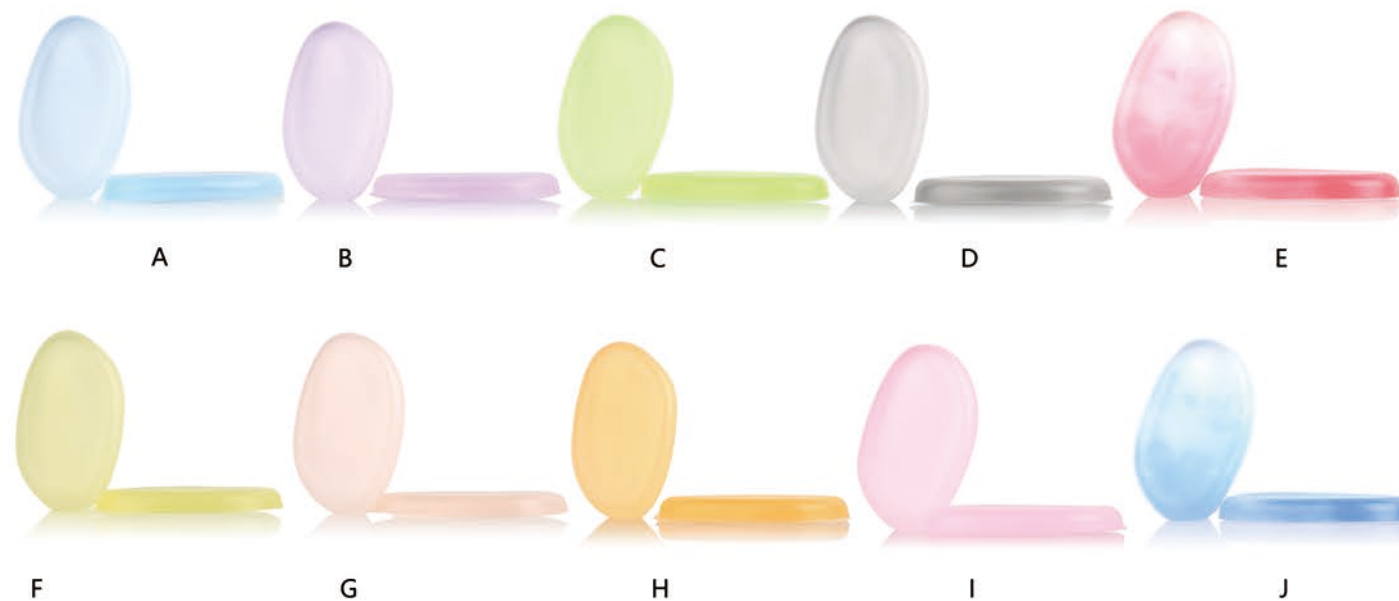

CERTIFICATE

**SILICONE SPONGE**  
the next beautyblender

COLORFUL SILICONE SPONGE

SL-1701

LEAF SHAPE SILICONE SPONGE

SL-1702

LEAF SHAPE COTTON SILICONE SPONGE

SL-1703

LEAF SHAPE SILICONE SPONGE

SL-1701

The inner material is made from silicone, The outer shell is Thermoplastic polyurethane (TPU)-a flexible plastic that's resistant to oil and grease.

WATER-DROP SHAPE

SL-1704