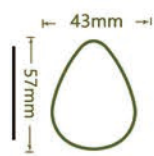

LEAF SHAPE SILICONE SPONGE

SL-1701

The inner material is made from silicone, The outer shell is Thermoplastic polyurethane (TPU)-a flexible plastic that's resistant to oil and grease.

WATER-DROP SHAPE

SL-1704