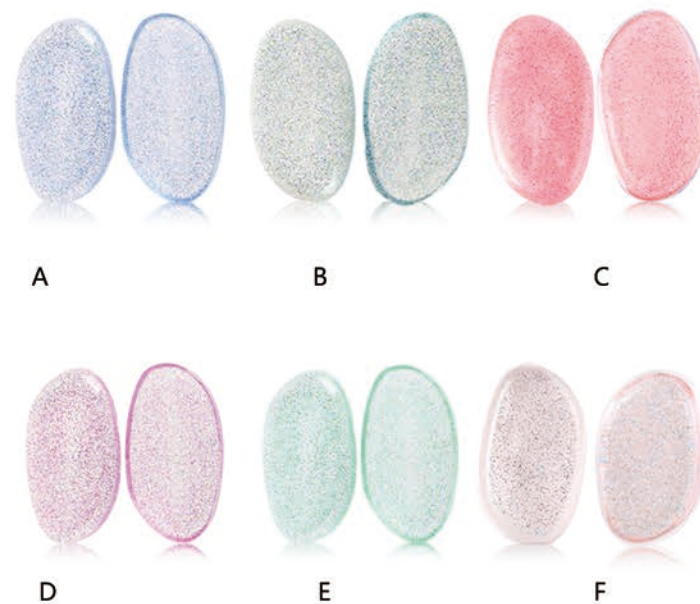

CERTIFICATE

**SILICONE SPONGE**  
the next beautyblender

COLORFUL SILICONE SPONGE

SL-1701

LEAF SHAPE SILICONE SPONGE

SL-1702

LEAF SHAPE COTTON SILICONE SPONGE

SL-1703

LEAF SHAPE SILICONE SPONGE

SL-1701

The inner material is made from silicone, The outer shell is Thermoplastic polyurethane (TPU)-a flexible plastic that's resistant to oil and grease.

WATER-DROP SHAPE

SL-1704