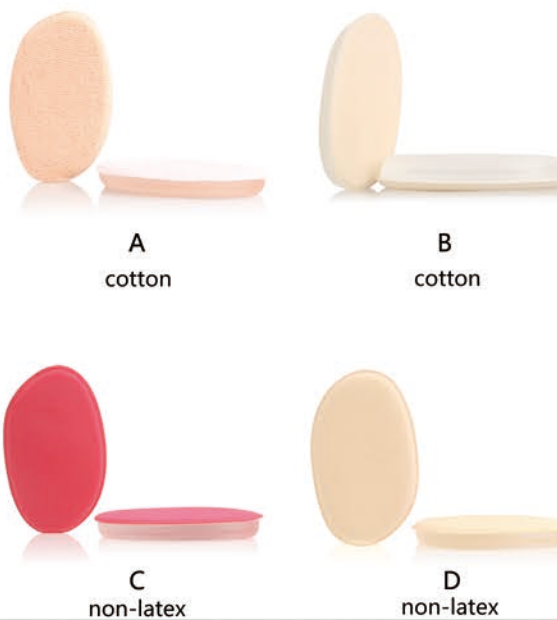

CERTIFICATE

**SILICONE SPONGE**  
the next beautyblender

COLORFUL SILICONE SPONGE

SL-1701

LEAF SHAPE SILICONE SPONGE

SL-1702

LEAF SHAPE COTTON SILICONE SPONGE

SL-1703

LEAF SHAPE SILICONE SPONGE

SL-1701

The inner material is made from silicone, The outer shell is Thermoplastic polyurethane (TPU)-a flexible plastic that's resistant to oil and grease.

WATER-DROP SHAPE

SL-1704