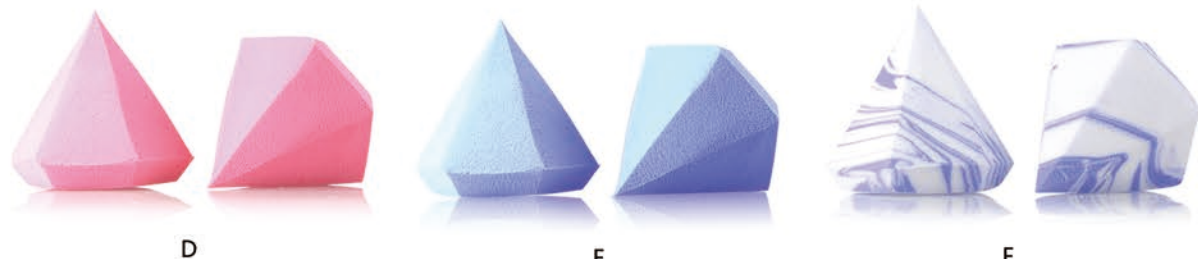

**BLENDER MAKE UP SPONGE**

Made of latex-free Polyurethane or SBR, it perfectly works on your skin with liquid, cream and foundation. Hypoallergic and applicable to all skin types.

3D-1710

A

B

C

D

E