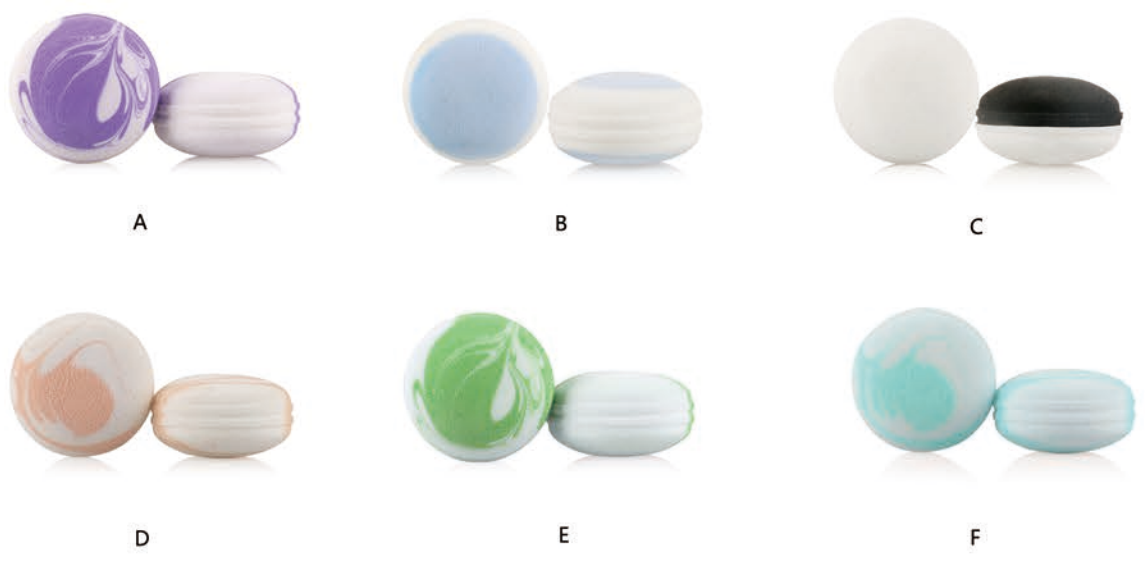

F

**OLIVE SHAPE BLENDER MAKEUP SPONGE**

3D-1711

**GOURD SHAPE**

3D-1711

**OLIVE WEDGE MAKEUP SPONGE**

3D-1713

**PEANUT SHAPE**

3D-1712

**CONIC SHAPE MAKEUP SPONGE**

3D-1714

**GOURD SHAPE**

3D-1715

**8-SIDED POLYGON GOURD SHAPE**

3D-1716

**3-SIDED POLYGON GOURD SHAPE**

3D-1717

It perfectly works on your skin with liquid, cream and foundation. Hypo allergic and applicable to all skin types

Macaroon 3D Sponge  
3D-1718

GOURD SHAPE SPONGE  
3D-1719

WATER-DROP SHAPE SPONGE  
3D-1720