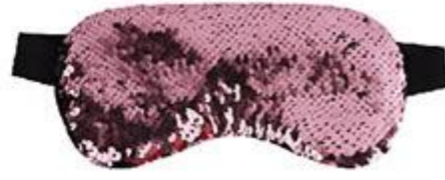

EM0203-4

EM0203-5

EM0203-6

**ID: EM0203**

**With plush cover**

- Gel pack / gel bead pack
- natural micro-beads pack is optional
- SIZE: 20 x 9.5 cm

EMO201-1

EMO201-2

EMO201-3

EMO201-4

**ID: EMO201**

**With sequin cover**

· Gel pack / gel bead pack  
natural micro-beads pack is optional  
SIZE: 22 x 11 cm

**ID: E040L1F-1**

**Glitter hot/cold eye mask**

· Refreshes and relieves eyes  
SIZE: 19.5 x 8.5 cm