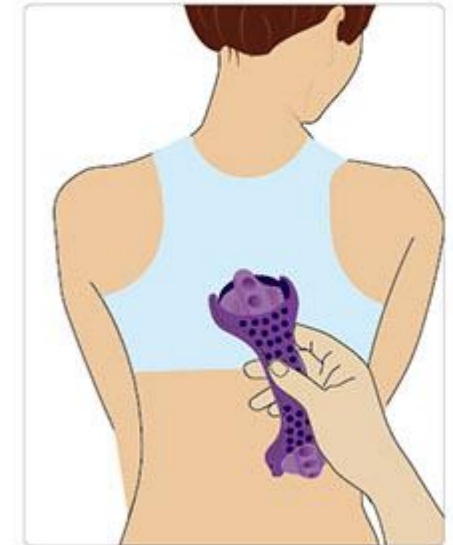

ID: M900M8
Double Ball body Massager

1. Highly effective to relax muscles, relieve tension and stress
   - Great for pre-workout to warm up muscles, increase circulation
   - Amazingly effective for deep muscle massaging
2. SIZE: 7.5 x 18cm