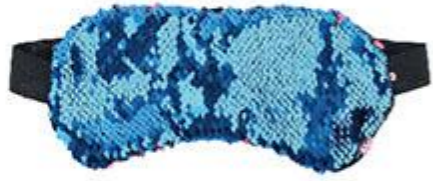

EM0203-4

EM0203-5

EM0203-6

**ID: EM0203**

**With plush cover**

- Gel pack / gel bead pack
- natural micro-beads pack is optional
- SIZE: 20 x 9.5 cm

EMO201-1

EMO201-2

EMO201-3

EMO201-4

**ID: EMO201**

**With sequin cover**

· Gel pack / gel bead pack  
natural micro-beads pack is optional  
SIZE: 22 x 11 cm

**ID: E040L1F-1**

**Glitter hot/cold eye mask**

· Refreshes and relieves eyes  
SIZE: 19.5 x 8.5 cm