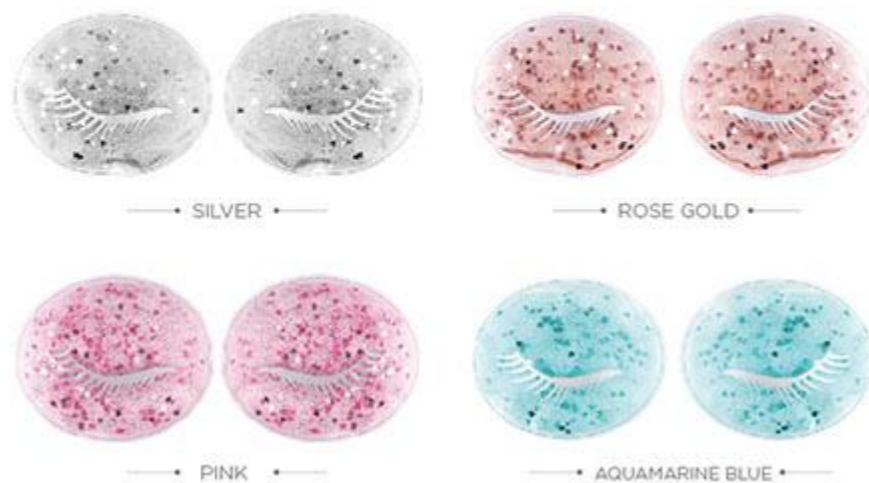

**ID: E010LOG**

Hot or cold gel eye mask, medium size

- Flexible and reusable
- With elastic straps
- With glitter

SIZE: 17.5 x 7.5 cm

**ID: E001L7G**

Hot or cold gel eye compress,

- Flexible and reusable
- With glitter

SIZE: 10 x 10 cm

**ID: E080LOG**

**Hot or cold gel eye compress**

- Flexible and reusable
- With glitter

SIZE: 7.6 x 6.5 cm

**ID: E090LOG**

**Hot or cold gel eye compress**

- Flexible and reusable
- With glitter

SIZE: 7.7 x 7.7 cm

**ID: E016LOG**

**Hot or cold gel eye mask, with glitter**

- Flexible and reusable
- With elastic straps

SIZE: 18.5 x 8.5 cm

**ID: E013LOG**

SIZE: 6.5 x 6.5 cm

**ID: B013B0**

SIZE: 6.5 x 6.5 cm

→ LIGHT PINK ←

**ID: E040B2**

**Hot or cold gel bead eye mask, medium size**

- Flexible and reusable
- Plush backing and piping
- With elastic straps

SIZE: 20.5 x 10 cm

PLUSH ●●●●●●●●

→ LIGHT PINK ←