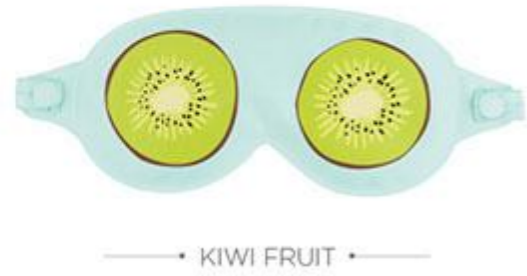

PINK

**ID: E080C1**

Hot or cold clay eye compress

- Flexible and reusable
- Plush backing

SIZE: 8 x 6.5 cm

• BACK •

**ID: E180L7**  
**Hot or cold soothing gel eye mask**  
 Relieve Swollen Eyes, Dark Circles, Puffy Eyes, Sinusitis, Sinus Pressure, Acne  
 SIZE: 23.8 x 9 cm

• KIWI FRUIT •

**ID: E090L0**  
**Hot or cold soothing gel eye pads**  
 Relieve swollen eyes, dark circles, puffy eyes, sinusitis, sinus pressure, acne  
 SIZE: 6.5 x 6.5 cm

**ID: M002B2**  
 Hot/Cold pack, multi purpose large size  
 · Flexible and reusable  
 · Plush backing and piping  
 SIZE: 28.5 x 17.5 cm