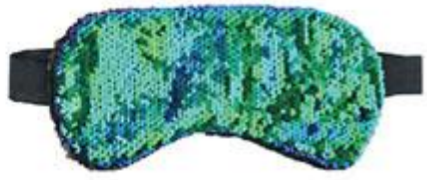

EM0203-4

EM0203-5

EM0203-6

**ID: EM0203**

**With plush cover**

- Gel pack / gel bead pack
- natural micro-beads pack is optional
- SIZE: 20 x 9.5 cm

EMO201-1

EMO201-2

EMO201-3

EMO201-4

**ID: EMO201**

**With sequin cover**

· Gel pack / gel bead pack  
natural micro-beads pack is optional  
SIZE: 22 x 11 cm

**ID: E040L1F-1**

**Glitter hot/cold eye mask**

· Refreshes and relieves eyes  
SIZE: 19.5 x 8.5 cm