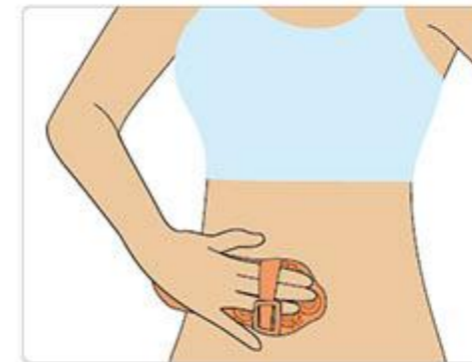

ID: M900M81
Massage glove

Roll tension and stress away on all of the body
SIZE: 15 x 16 cm