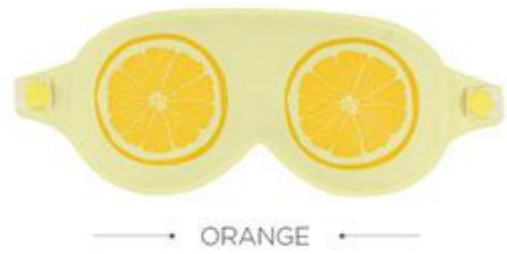

PINK

**ID: E080C1**

Hot or cold clay eye compress

- Flexible and reusable
- Plush backing

SIZE: 8 x 6.5 cm

• BACK •

**ID: E180L7**  
**Hot or cold soothing gel eye mask**  
 Relieve Swollen Eyes, Dark Circles, Puffy Eyes, Sinusitis, Sinus Pressure, Acne  
 SIZE: 23.8 x 9 cm

• KIWI FRUIT •

**ID: E090L0**  
**Hot or cold soothing gel eye pads**  
 Relieve swollen eyes, dark circles, puffy eyes, sinusitis, sinus pressure, acne  
 SIZE: 6.5 x 6.5 cm

**ID: M002B2**  
 Hot/Cold pack, multi purpose large size  
 · Flexible and reusable  
 · Plush backing and piping  
 SIZE: 28.5 x 17.5 cm