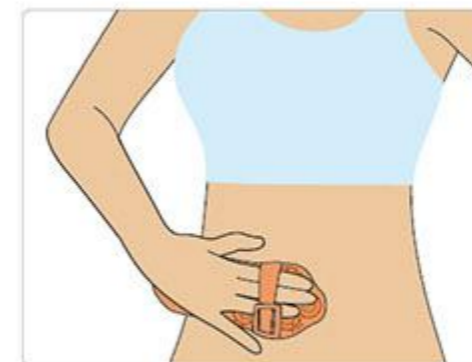

ID: M900M81
Massage glove

Roll tension and stress away on all of the body
SIZE: 15 x 16 cm