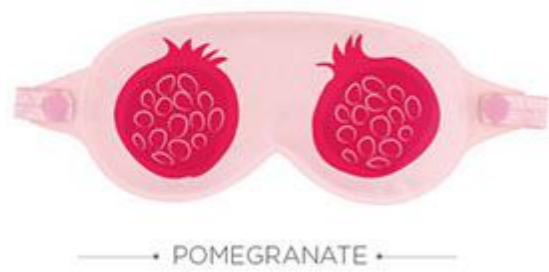

PINK

**ID: E080C1**

Hot or cold clay eye compress

- Flexible and reusable
- Plush backing

SIZE: 8 x 6.5 cm

• BACK •

**ID: E180L7**  
**Hot or cold soothing gel eye mask**  
 Relieve Swollen Eyes, Dark Circles, Puffy Eyes, Sinusitis, Sinus Pressure, Acne  
 SIZE: 23.8 x 9 cm

• KIWI FRUIT •

**ID: E090L0**  
**Hot or cold soothing gel eye pads**  
 Relieve swollen eyes, dark circles, puffy eyes, sinusitis, sinus pressure, acne  
 SIZE: 6.5 x 6.5 cm

**ID: M002B2**  
 Hot/Cold pack, multi purpose large size  
 · Flexible and reusable  
 · Plush backing and piping  
 SIZE: 28.5 x 17.5 cm