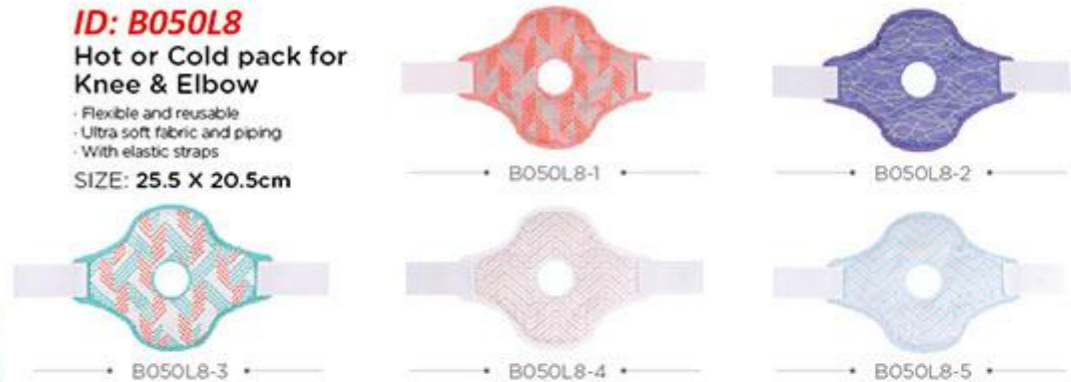

ID: B050L8
Hot or Cold pack for Knee & Elbow
- Flexible and reusable
- Ultra soft fabric and piping
- With elastic straps
SIZE: 25.5 X 20.5cm