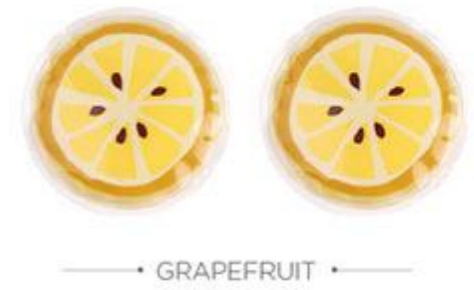

• KIWI FRUIT •

ID: E090L0
Hot or cold soothing gel eye pads
Relieve swollen eyes, dark circles, puffy eyes, sinusitis, sinus pressure, acne
SIZE: 6.5 x 6.5 cm