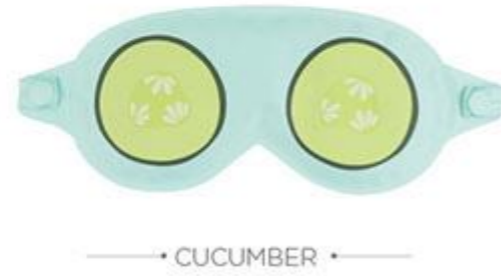

PINK

**ID: E080C1**

Hot or cold clay eye compress

- Flexible and reusable
- Plush backing

SIZE: 8 x 6.5 cm

• BACK •

**ID: E180L7**  
**Hot or cold soothing gel eye mask**  
 Relieve Swollen Eyes, Dark Circles, Puffy Eyes, Sinusitis, Sinus Pressure, Acne  
 SIZE: 23.8 x 9 cm

• KIWI FRUIT •

**ID: E090L0**  
**Hot or cold soothing gel eye pads**  
 Relieve swollen eyes, dark circles, puffy eyes, sinusitis, sinus pressure, acne  
 SIZE: 6.5 x 6.5 cm

**ID: M002B2**  
 Hot/Cold pack, multi purpose large size  
 · Flexible and reusable  
 · Plush backing and piping  
 SIZE: 28.5 x 17.5 cm