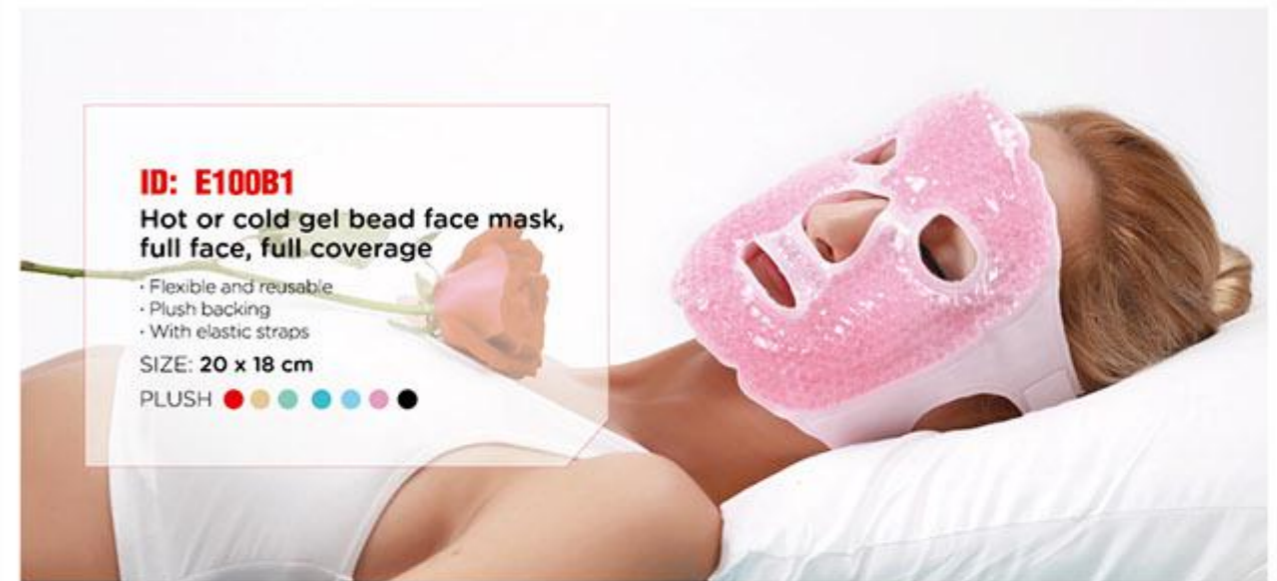

**ID: E020B2**

**Hot or cold gel bead eye mask, large size**

- Flexible and reusable
- Plush backing and piping
- With elastic straps

SIZE: 24.5 x 9 cm

PLUSH ● ● ● ● ● ● ● ●

→ AQUAMARINE BLUE →

→ LIGHT PINK →

→ LIGHT GREEN →

**ID: E100B1**

**Hot or cold gel bead face mask, full face, full coverage**

- Flexible and reusable
- Plush backing
- With elastic straps

SIZE: 20 x 18 cm

PLUSH ● ● ● ● ● ● ● ●

→ LIGHT PINK →