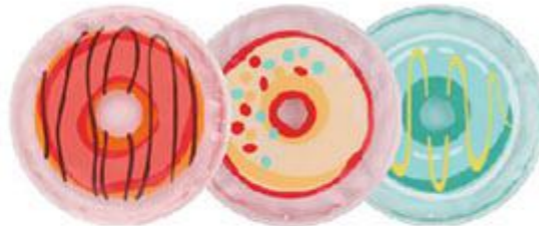

**ID: E110B0**

**Hot or cold gel bead eye mask / sinus pack**

Make healing fun and colourful for kids

SIZE: 15 x 7.5 cm

ID: C901L0-1

ID: C901L0-2

SIZE: 11.6 x 11.6cm

The Funny Kid Bring Your Little One Comfort As They Meet Up With Life's Big And Small Challenges. Making Healing Fun And Colourful For Your Child!

ID: C901L0-3

ID: C901L0-4

ID: C901L0-5

ID: C901L0-6

ID: C901L0-7

ID: C901L0-10

ID: C901L0-11

ID: C901L0-12