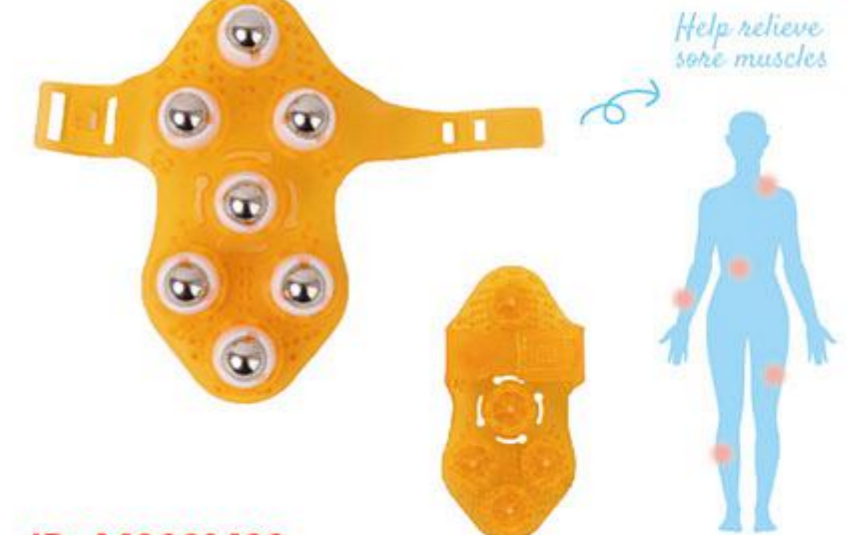

- Ergonomic design
  - Relief tired foot
  - Amazingly effective for tight and tired feet muscles
- SIZE: 14 x 19 cm

**ID: B200G1**  
**Moisturizing gloves**

Moisturizing gel lining, for the ultimate skin repair treatment on dry hands, fingers, cuticles  
SIZE: 14.5 x 18.5 cm

**ID: B200G2**  
**Moisturizing socks**

Moisturizing gel lining, for the ultimate skin repair treatment on dry toes, heels, cuticles, feet  
SIZE: 21 x 9.5 cm

**ID: M900M81**  
**Massage glove**

Roll tension and stress away on all of the body  
SIZE: 15 x 16 cm

**ID: M900M82**

**Massage glove**  
Roll tension and stress away on all of the body  
SIZE: 8 x 15 cm

**ID: MB01H1**  
**Shower Cap**

Extremely Stretchable Elastic  
One size fits most people  
Easy to wear and remove