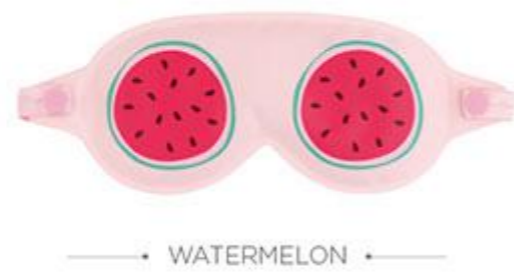

PINK

**ID: E080C1**

Hot or cold clay eye compress

- Flexible and reusable
- Plush backing

SIZE: 8 x 6.5 cm

• BACK •

**ID: E180L7**  
**Hot or cold soothing gel eye mask**  
 Relieve Swollen Eyes, Dark Circles, Puffy Eyes, Sinusitis, Sinus Pressure, Acne  
 SIZE: 23.8 x 9 cm

• KIWI FRUIT •

**ID: E090L0**  
**Hot or cold soothing gel eye pads**  
 Relieve swollen eyes, dark circles, puffy eyes, sinusitis, sinus pressure, acne  
 SIZE: 6.5 x 6.5 cm

**ID: M002B2**  
 Hot/Cold pack, multi purpose large size  
 · Flexible and reusable  
 · Plush backing and piping  
 SIZE: 28.5 x 17.5 cm