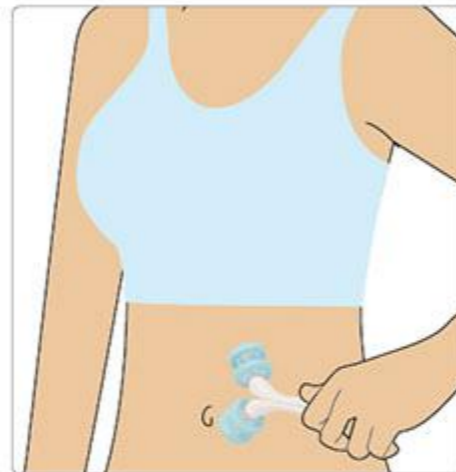

ID: M900M5
Double ball massager

1. V-shape double row roller
   - Create body curve
   - Comfortable grab feeling
2. SIZE: 10 x 15 cm