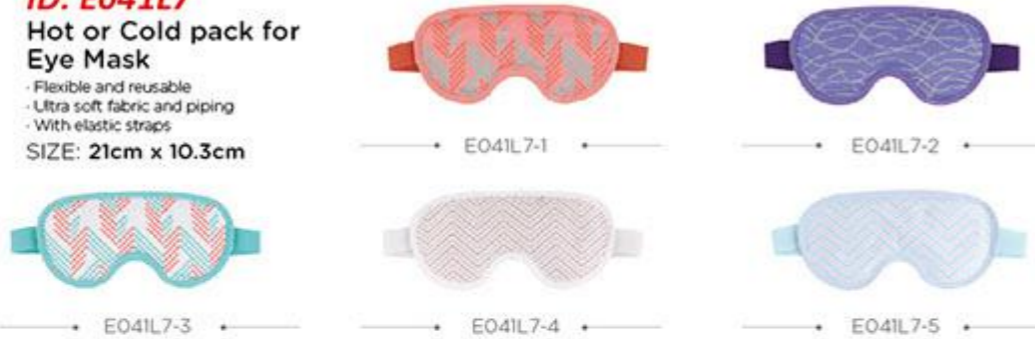

**ID: B000L8**  
**Hot or Cold pack for Head & Sinus**  
 - Flexible and reusable  
 - Ultra soft fabric and piping  
 - With elastic straps  
**SIZE: 29.5 X 9cm**

**ID: E041L7**  
**Hot or Cold pack for Eye Mask**  
 - Flexible and reusable  
 - Ultra soft fabric and piping  
 - With elastic straps  
**SIZE: 21cm x 10.3cm**