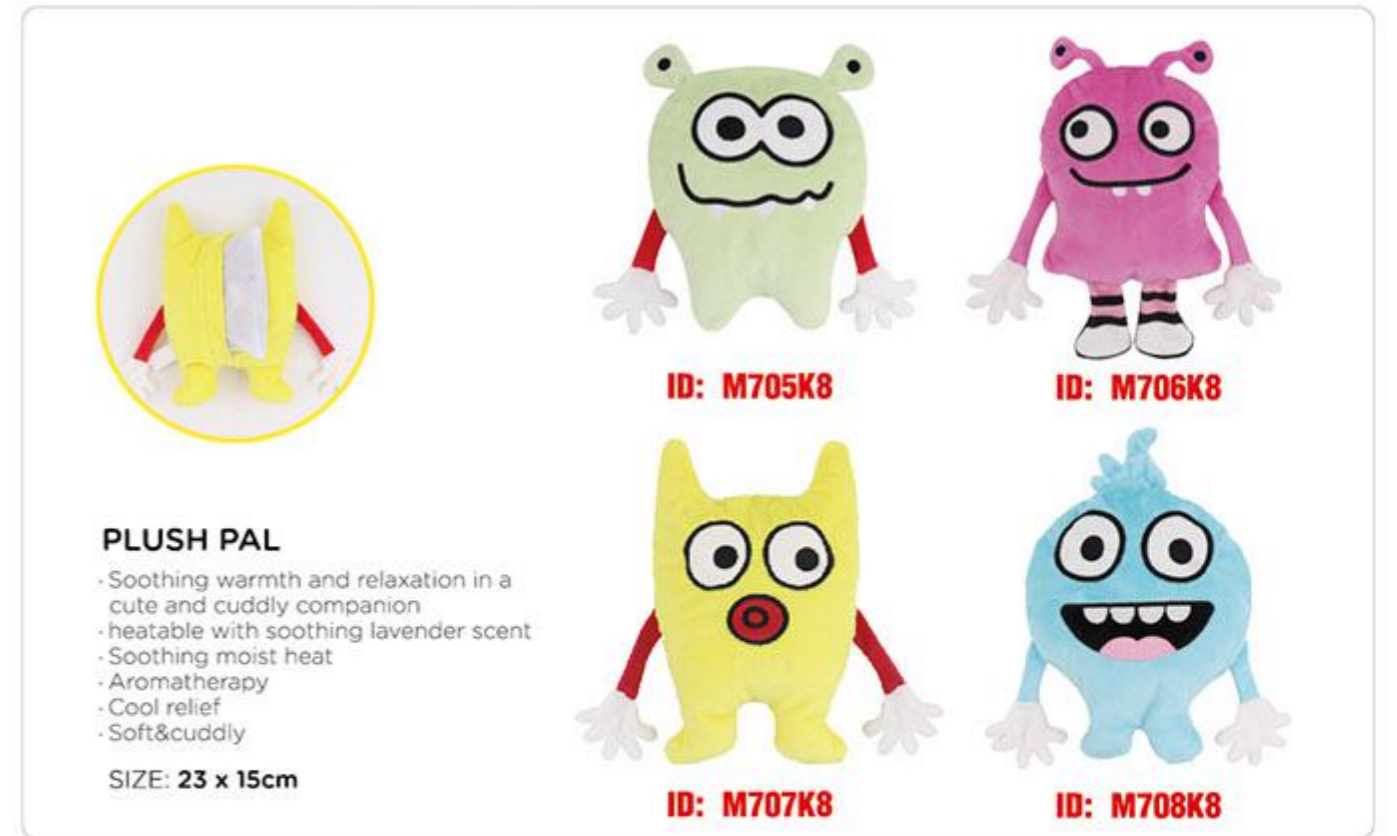

SIZE: 17 x 25 cm

**M718K8-1**

SIZE: 19.5 x 8.5 cm

**M718K8-2**

SIZE: 15.5 x 27 cm

**M718K8-3**

SIZE: 20x 26 cm

**M718K8-4**

SIZE: 19.5 x 8.5 cm

**M718K8-5**

SIZE: 18 x 24cm

**M718K8-6**

SIZE: 19.5 x 8.5 cm

ID: C506B0-H

ID: C507B0-H

ID: C508B0-H

ID: C505B0-H

*I feel great*

**ID: C919B0C-1**

SIZE: 11.6 x 11.6cm

The Funny Kid Bring Your Little One Comfort As They Meet Up With Life's Big And Small Challenges. Making Healing Fun And Colourful For Your Child!