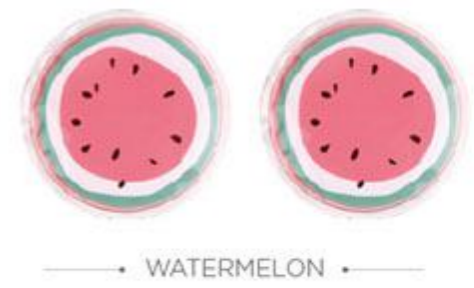

PINK

**ID: E080C1**

Hot or cold clay eye compress

- Flexible and reusable
- Plush backing

SIZE: 8 x 6.5 cm

• BACK •

**ID: E180L7**  
**Hot or cold soothing gel eye mask**  
 Relieve Swollen Eyes, Dark Circles, Puffy Eyes, Sinusitis, Sinus Pressure, Acne  
 SIZE: 23.8 x 9 cm

• KIWI FRUIT •

**ID: E090L0**  
**Hot or cold soothing gel eye pads**  
 Relieve swollen eyes, dark circles, puffy eyes, sinusitis, sinus pressure, acne  
 SIZE: 6.5 x 6.5 cm

**ID: M002B2**  
 Hot/Cold pack, multi purpose large size  
 · Flexible and reusable  
 · Plush backing and piping  
 SIZE: 28.5 x 17.5 cm