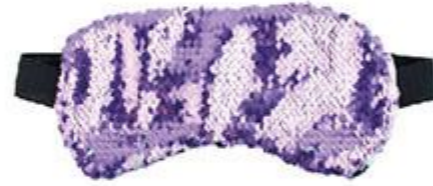

EM0203-4

EM0203-5

EM0203-6

**ID: EM0203**

**With plush cover**

- Gel pack / gel bead pack
- natural micro-beads pack is optional
- SIZE: 20 x 9.5 cm

EMO201-1

EMO201-2

EMO201-3

EMO201-4

**ID: EMO201**

**With sequin cover**

· Gel pack / gel bead pack  
natural micro-beads pack is optional  
SIZE: 22 x 11 cm

**ID: E040L1F-1**

**Glitter hot/cold eye mask**

· Refreshes and relieves eyes  
SIZE: 19.5 x 8.5 cm