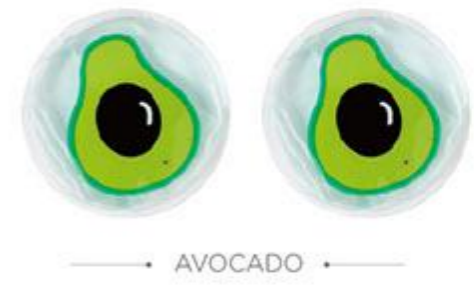

PINK

**ID: E080C1**

Hot or cold clay eye compress

- Flexible and reusable
- Plush backing

SIZE: 8 x 6.5 cm

• BACK •

**ID: E180L7**  
**Hot or cold soothing gel eye mask**  
 Relieve Swollen Eyes, Dark Circles, Puffy Eyes, Sinusitis, Sinus Pressure, Acne  
 SIZE: 23.8 x 9 cm

• KIWI FRUIT •

**ID: E090L0**  
**Hot or cold soothing gel eye pads**  
 Relieve swollen eyes, dark circles, puffy eyes, sinusitis, sinus pressure, acne  
 SIZE: 6.5 x 6.5 cm

**ID: M002B2**  
 Hot/Cold pack, multi purpose large size  
 · Flexible and reusable  
 · Plush backing and piping  
 SIZE: 28.5 x 17.5 cm