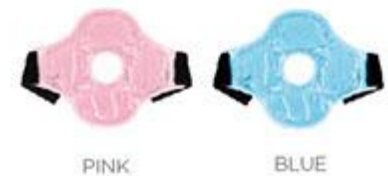

ID: B053B2
Hot/Cold pack for knee & elbow
· Flexible and reusable
· Plush backing and piping
· With elastic straps
SIZE: 29.5 x 21 cm