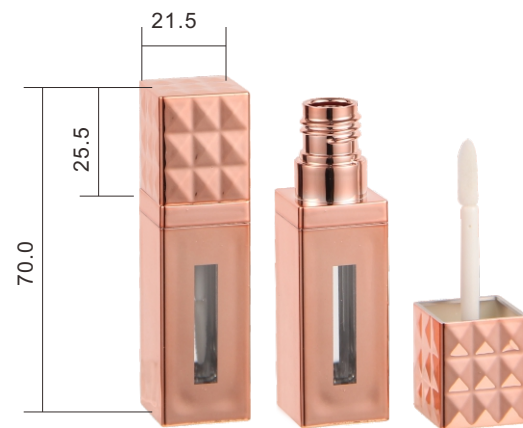

ZM8091

ZM8093

An irresistible temptation

Beauty makes me intoxicated
Romantic you are the love of my life
Even one day after a long time,
it's still the beautiful girl.

ZHIMEI PLASTIC

LIPGLOSS

ZM8101

ZM8102-1