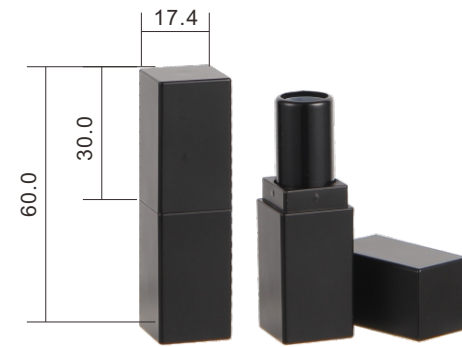

CONTENT

LIPSTICK

Flaming red lips
Beauty makes me intoxicated

ZM8001

ZM8002-2

ZM8003-1

ZM8003-2a

ZM8003-2b