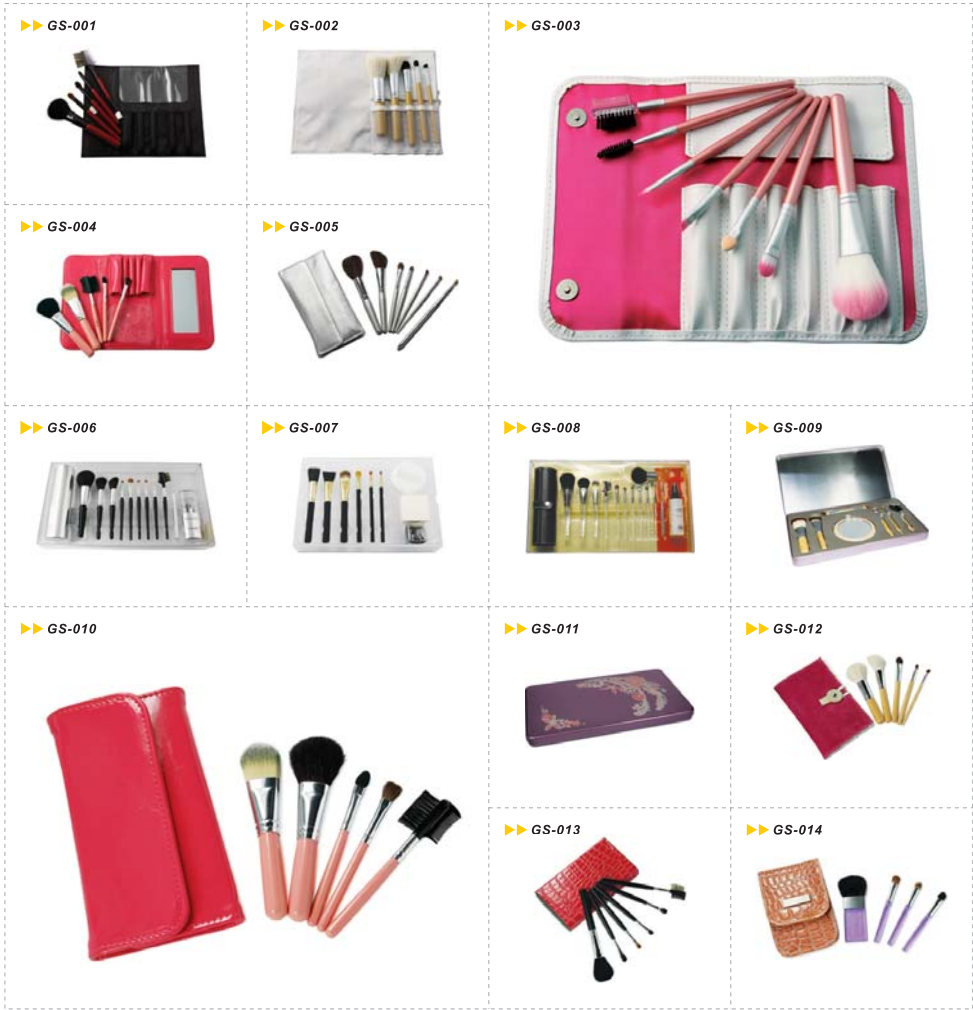

Gift Sets

Various kind of hair selection available
Custom color and size available
Environmental Friendly and Beautiful