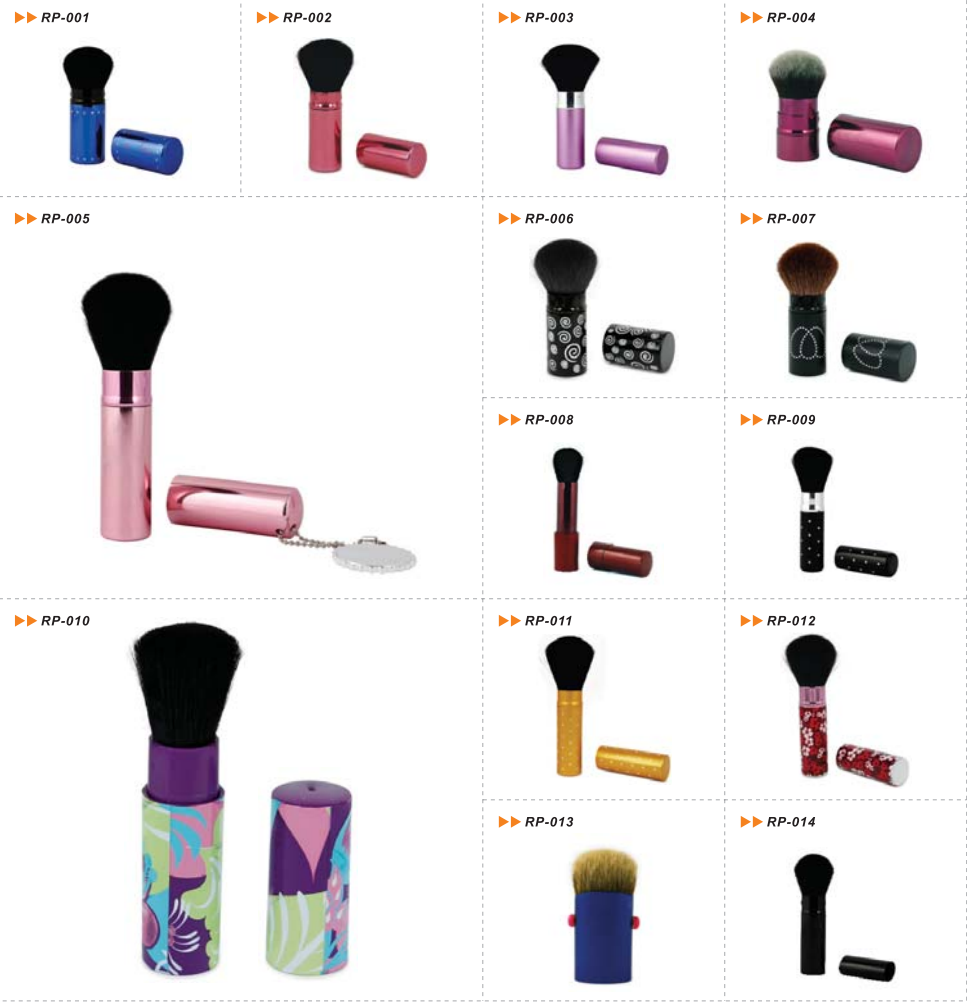

Powder & Blusher Brush

Various kind of hair selection available
Custom color and size available
Environmental Friendly and Beautiful