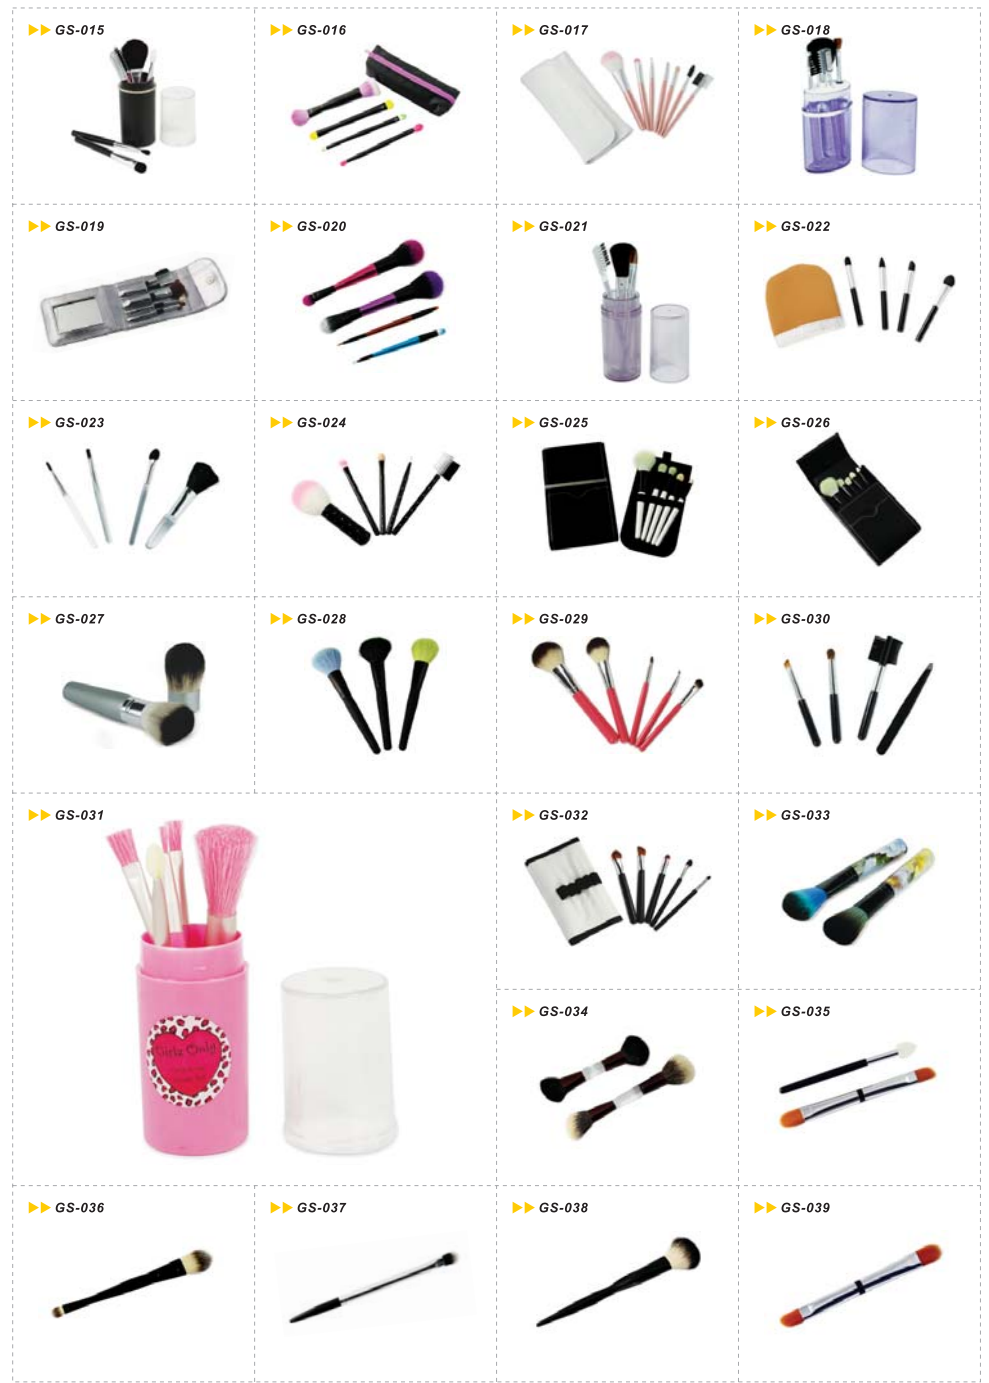

Gift Sets

Various kind of hair selection available
Custom color and size available
Environmental Friendly and Beautiful