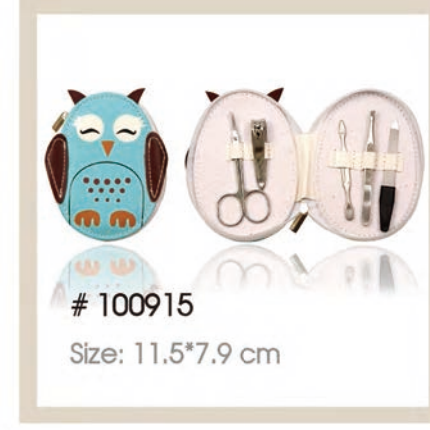

EC5001
Size: 19.5*1.4 cm

EC5000A
Size: 10.5*5.6*0.6 cm

EC5000B
Size: 10.5*5.6*0.6 cm

EC405
Size: 14.2 cm

EC407
Size: 15.0 cm

MANICURE SETS

life is full of unexpected surprises, and we make surprises for you.

BEAUTY TOOLS MANICURE SETS

BEAUTY TOOLS MANICURE SETS

500506
Size: 8.0*7.0*1.8 cm

500507
Size: 6.0*8.0*1.5 cm

500501
Size: 7.5*6.5*1.8 cm

909201
Size: 11.3*9.6 cm

101611
Size: 11.5*6.2*3.0 cm

101611B
Size: 11.5*5.8*2.5 cm

500603
Size: 10.6*5.6*1.8 cm

101106
Size: 10.5*5.0*3.0 cm

103413
Size: 11.0*5.3*2.0 cm

102613
Size: 11.0*6.8*2.2 cm

100912
Size: 12.0*10.0*2.5 cm

100914
Size: 10.0*7.5 cm

100915
Size: 11.5*7.9 cm

103401
Size: 13.1* 2* 3cm

105610
Size: 15.0*9.5*2.2 cm

105611A
Size: 9.5*15.0*2.2 cm

MANICURE SETS

life is full of unexpected surprises, and we make surprises for you.

BEAUTYTOOLS MANICURE SETS

BEAUTYTOOLS MANICURE SETS

115901
Size: 14.0*6.0*2.5 cm