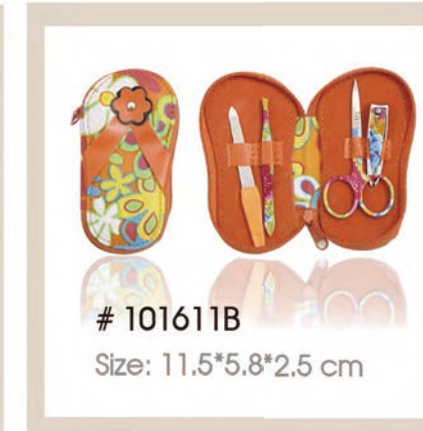

EC519
Size: 10.0*3.7 cm

EC3001
Size: 7.1*1.5*0.2 cm

EC106
Size: 6.0*2.8 cm

EC414
Size: 9.8*5.2 cm

EC414A
Size: 8.5*3.5*0.04 cm

EC419
Size: 9.5*2.8 cm

OTHERS

Eyebrow stencils, eyelash comb, hair removal tool.

EC5001
Size: 19.5*1.4 cm

EC5000A
Size: 10.5*5.6*0.6 cm

EC5000B
Size: 10.5*5.6*0.6 cm

EC405
Size: 14.2 cm

EC407
Size: 15.0 cm

MANICURE SETS

life is full of unexpected surprises, and we make surprises for you.

BEAUTY TOOLS MANICURE SETS

BEAUTY TOOLS MANICURE SETS

500506
Size: 8.0*7.0*1.8 cm

500507
Size: 6.0*8.0*1.5 cm

500501
Size: 7.5*6.5*1.8 cm

909201
Size: 11.3*9.6 cm

101611
Size: 11.5*6.2*3.0 cm

101611B
Size: 11.5*5.8*2.5 cm

502301
Size: 6.5*6.0*1.4 cm

502302
Size: 6.5*6.0*1.4 cm

502001
Size: 8.0*5.0*1.3 cm

100916
Size: 10.8*12.0*2.0 cm

101309
Size: 11.5*11.0*2.7 cm

101312
Size: 11.0*10.8*3.0 cm

501402
Size: 10.5*5.5*1.5 cm

500601
Size: 10.5*5.5*2.0 cm