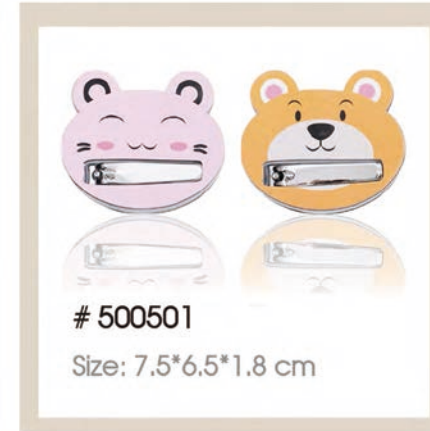

EC519
Size: 10.0*3.7 cm

EC3001
Size: 7.1*1.5*0.2 cm

EC106
Size: 6.0*2.8 cm

EC414
Size: 9.8*5.2 cm

EC414A
Size: 8.5*3.5*0.04 cm

EC419
Size: 9.5*2.8 cm

OTHERS

Eyebrow stencils, eyelash comb, hair removal tool.

EC5001
Size: 19.5*1.4 cm

EC5000A
Size: 10.5*5.6*0.6 cm

EC5000B
Size: 10.5*5.6*0.6 cm

EC405
Size: 14.2 cm

EC407
Size: 15.0 cm

MANICURE SETS

life is full of unexpected surprises, and we make surprises for you.

BEAUTY TOOLS MANICURE SETS

BEAUTY TOOLS MANICURE SETS

500506
Size: 8.0*7.0*1.8 cm

500507
Size: 6.0*8.0*1.5 cm

500501
Size: 7.5*6.5*1.8 cm

909201
Size: 11.3*9.6 cm

101611
Size: 11.5*6.2*3.0 cm

101611B
Size: 11.5*5.8*2.5 cm

502301
Size: 6.5*6.0*1.4 cm

502302
Size: 6.5*6.0*1.4 cm

502001
Size: 8.0*5.0*1.3 cm

100916
Size: 10.8*12.0*2.0 cm

101309
Size: 11.5*11.0*2.7 cm

101312
Size: 11.0*10.8*3.0 cm

501402
Size: 10.5*5.5*1.5 cm

500601
Size: 10.5*5.5*2.0 cm