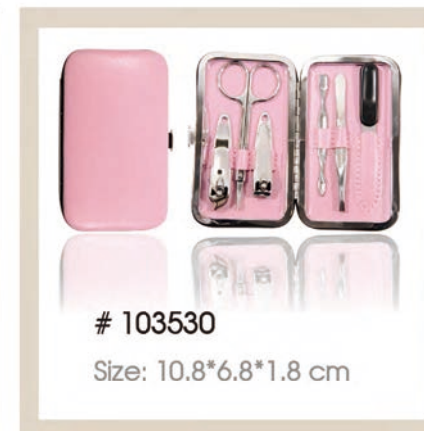

105610
Size: 15.0*9.5*2.2 cm

105611A
Size: 9.5*15.0*2.2 cm

MANICURE SETS

life is full of unexpected surprises, and we make surprises for you.

BEAUTYTOOLS MANICURE SETS

BEAUTYTOOLS MANICURE SETS

115901
Size: 14.0*6.0*2.5 cm

114201
Size: 14.5*6.8*2.2 cm

111602
Size: 14.5*6.8*2.2 cm

111401
Size: 15.0*10.0*2.5 cm

112704
Size: 10.5*6.0*1.4 cm

102614
Size: 11.8*7.4*2.0 cm

103501B
Size: 20.0*13.0*3.0 cm

109204
Size: 11.5*7.0*2.0 cm

109204B
Size: 11.5*7.0*2.0 cm

102616
Size: 10.8*7.5*2.5 cm

103530
Size: 10.8*6.8*1.8 cm

105313
Size: 10.8*6.8*2.3 cm

109206
Size: 14.0*11.7*2.2 cm

107806
Size: 15.6*8.4*5.2 cm

107803
Size: 16.2*9.0*5.5 cm

105318
Size: 10.8*6.8*2.0 cm

104505
Size: 11.8*7.5*2.2 cm

102610
Size: 10.8*6.2 cm

103706
Size: 9.5*9.0*2.0 cm

103201
Size: 11.0*5.7*19.6 cm

101705
Size: 13.0*12.8*2.5 cm

102611
Size: 11.2*6.8*3.0 cm

102612
Size: 12.5*8.0*2.2 cm

104504A
Size: 11.0*6.8*2.2 cm

MANICURE SETS