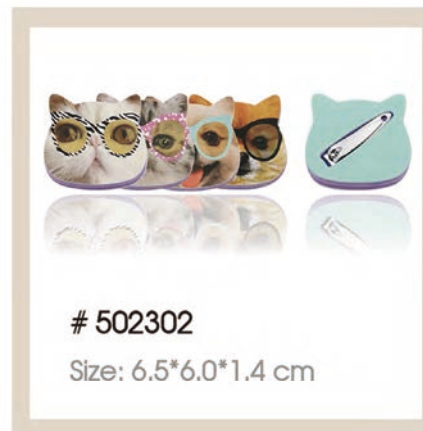

EC519
Size: 10.0*3.7 cm

EC3001
Size: 7.1*1.5*0.2 cm

EC106
Size: 6.0*2.8 cm

EC414
Size: 9.8*5.2 cm

EC414A
Size: 8.5*3.5*0.04 cm

EC419
Size: 9.5*2.8 cm

OTHERS

Eyebrow stencils, eyelash comb, hair removal tool.

EC5001
Size: 19.5*1.4 cm

EC5000A
Size: 10.5*5.6*0.6 cm

EC5000B
Size: 10.5*5.6*0.6 cm

EC405
Size: 14.2 cm

EC407
Size: 15.0 cm

MANICURE SETS

life is full of unexpected surprises, and we make surprises for you.

BEAUTY TOOLS MANICURE SETS

BEAUTY TOOLS MANICURE SETS

500506
Size: 8.0*7.0*1.8 cm

500507
Size: 6.0*8.0*1.5 cm

500501
Size: 7.5*6.5*1.8 cm

909201
Size: 11.3*9.6 cm

101611
Size: 11.5*6.2*3.0 cm

101611B
Size: 11.5*5.8*2.5 cm

502301
Size: 6.5*6.0*1.4 cm

502302
Size: 6.5*6.0*1.4 cm

502001
Size: 8.0*5.0*1.3 cm

100916
Size: 10.8*12.0*2.0 cm

101309
Size: 11.5*11.0*2.7 cm

101312
Size: 11.0*10.8*3.0 cm

501402
Size: 10.5*5.5*1.5 cm

500601
Size: 10.5*5.5*2.0 cm