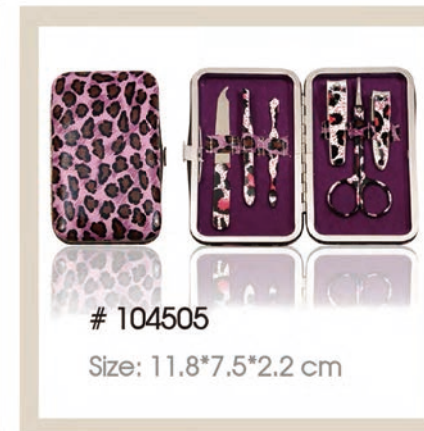

105610
Size: 15.0*9.5*2.2 cm

105611A
Size: 9.5*15.0*2.2 cm

MANICURE SETS

life is full of unexpected surprises, and we make surprises for you.

BEAUTYTOOLS MANICURE SETS

BEAUTYTOOLS MANICURE SETS

115901
Size: 14.0*6.0*2.5 cm

102616
Size: 10.8*7.5*2.5 cm

103530
Size: 10.8*6.8*1.8 cm

105313
Size: 10.8*6.8*2.3 cm

109206
Size: 14.0*11.7*2.2 cm

107806
Size: 15.6*8.4*5.2 cm

107803
Size: 16.2*9.0*5.5 cm

105318
Size: 10.8*6.8*2.0 cm

104505
Size: 11.8*7.5*2.2 cm

102610
Size: 10.8*6.2 cm

103706
Size: 9.5*9.0*2.0 cm

103201
Size: 11.0*5.7*19.6 cm

101705
Size: 13.0*12.8*2.5 cm

102611
Size: 11.2*6.8*3.0 cm

102612
Size: 12.5*8.0*2.2 cm

104504A
Size: 11.0*6.8*2.2 cm

MANICURE SETS

life is full of unexpected surprises, and we make surprises for you.

BEAUTYTOOLS
MANICURE SETS

BEAUTYTOOLS
MANICURE SETS

105315
Size: 10.8*6.8*2.3 cm

102608A
Size: 12.5*8.5*2.5 cm

105317
Size: 10.8*6.5*2.0 cm