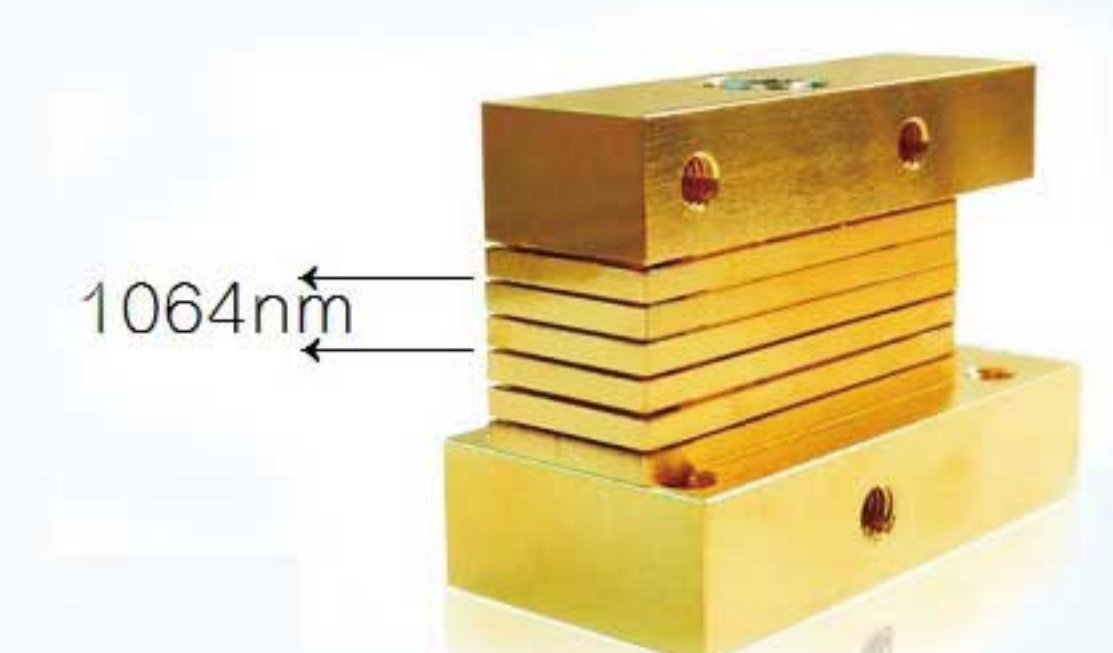

755nm for white skin (fine/ golden hair) hair removal.
808nm for yellow (natural) skin hair removal.
1064nm for black skin (black hair) hair removal.