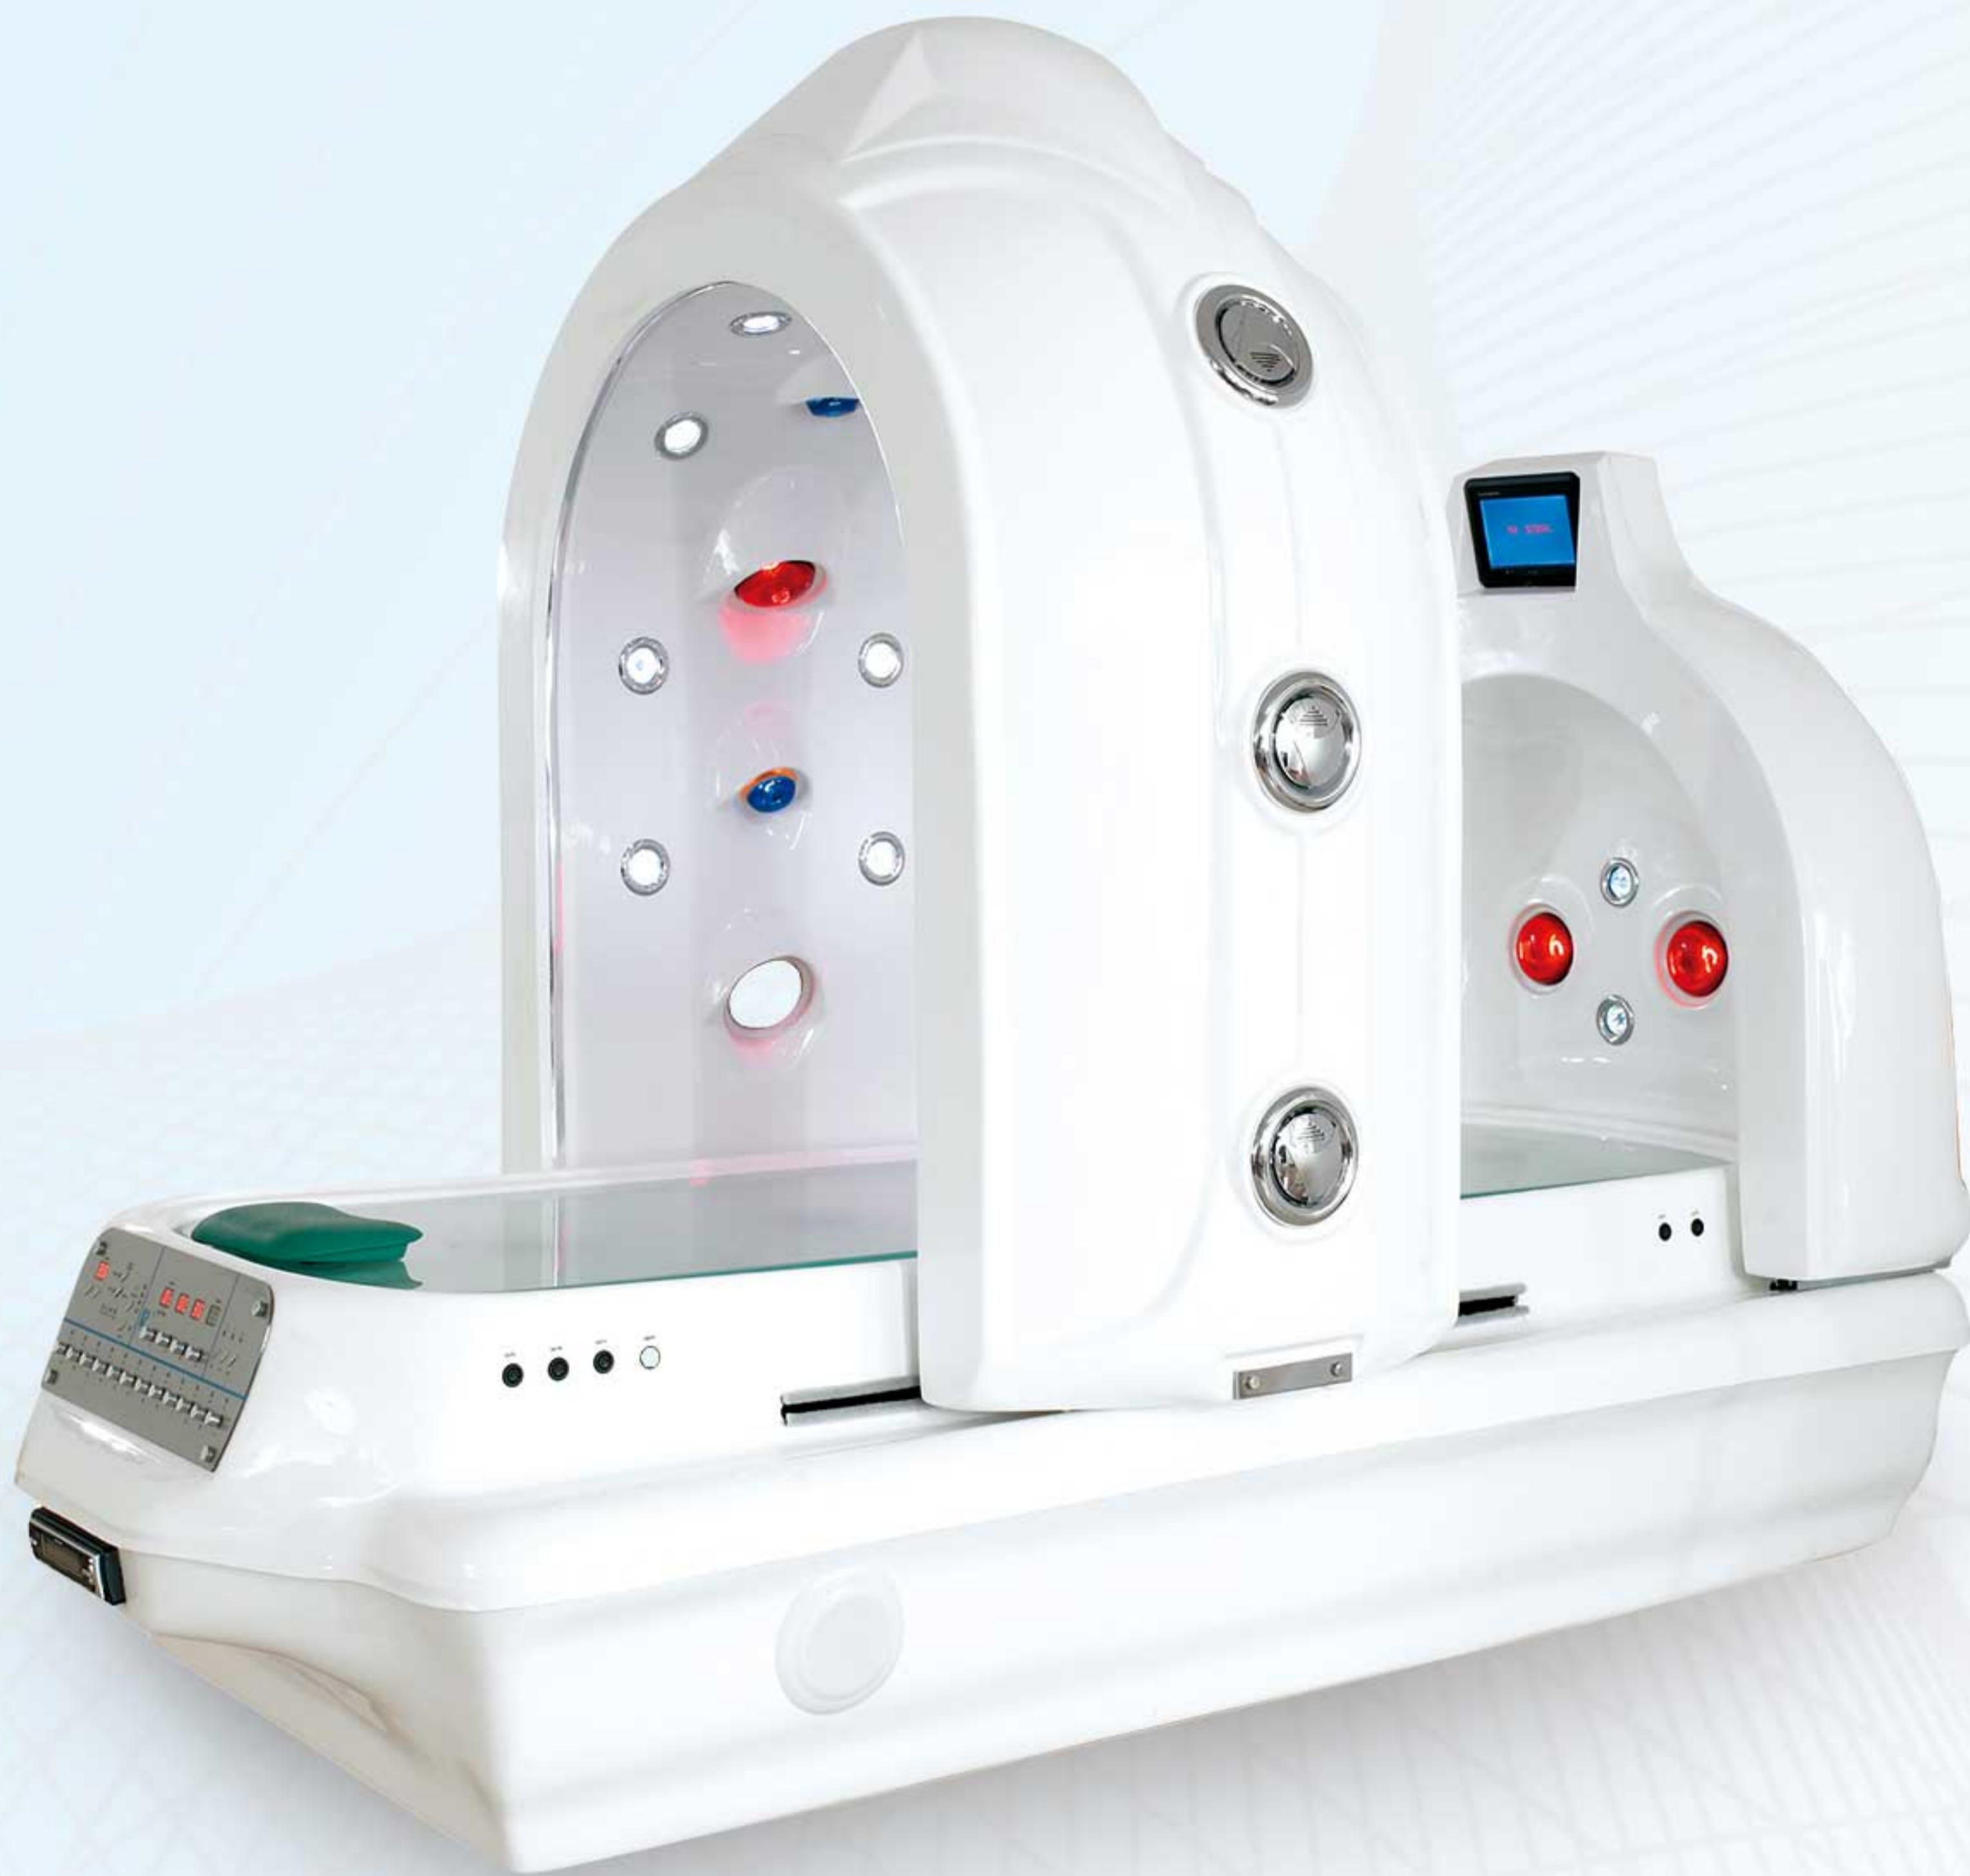

- *Meridian health
- *Point detection
- *Chinese diagnosis
- *Analysis is comprehensive

TESTING INSTRUMENT SERIES

MAGIC PLUS

SKIN HAIR ANALYSIS
MODEL NO:J0107

SKIN HAIR ANALYSIS
MODEL NO:J0111

FUNCTIONS:
*APP operation.
*Wifi connect.

SKIN ANALYSIS MACHINE
MODEL NO:J0101

QUANTUM RESONANCE MAGNETIC ANALYSIS
MODEL NO:J0302

VAGINAL ENDOSCOPY
MODEL NO:J0202

BREAST ANALYSIS MACHINE
MODEL NO:J0203

SPA CAPSULE

MAGIC PLUS

MODEL NO:5018

FEATURES:

- * Double halo 360 degree infrared radiation slimming,
- *LED cold photon beautiful skin,
- *10 sets of electrotherapy weight loss patches,
- * Abdominal pressure electrode packs thin abdomen,
- *Electric therapy meridian brush,
- *MP3 music stereo playback,
- *DVD home theater,
- *The front compartment automatically moves
- *240x123x164cm