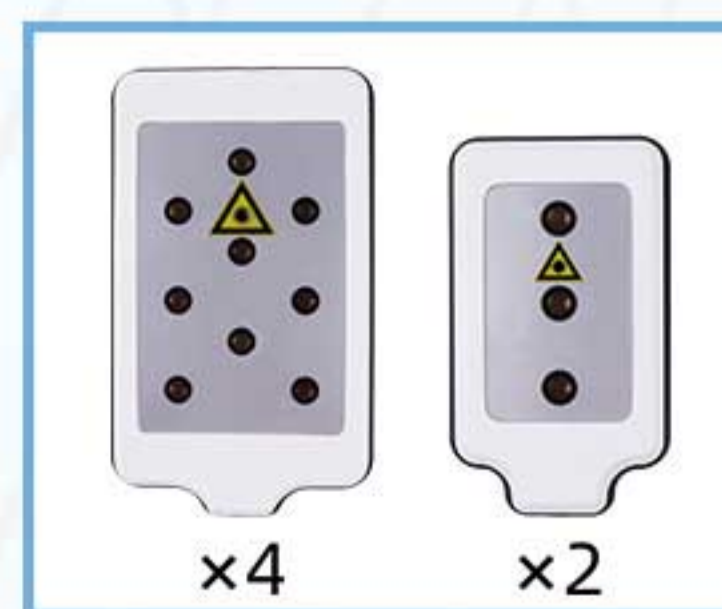

COOL CRYOLIPO- LYSIS SCULPTING

MAGIC PLUS

5 IN 1 CRYOLIPOLYSIS

MODEL NO:S20A/B

FUNCTIONS:

- *Cryo mask--2 working at same time.
- *Cavitation burning fat:40kz ((optional).
- *Multipolar RF tighten:5mhz (optional).
- *Lipolaser slimming:100W (optional).
- *Cryo mask.

SIZE:

15*6/18*6/21*8/Chin handle (optional)

6IN1 SUPER CRYOLIPOLYSIS

MODEL NO:S20C

FUNCTIONS:

- *Big cryo Mask with 4 shapers:24*8/22*7/20*7/18*7cm.
- *Middle cryo mask with 3 shapers:16*6.5/15*6.5/14*6.5cm.
- *Chin Cryo mask:360 cooling.
- *Cavitation burning fat:40kz.
- *Multipolar RF tighten:5mhz.
- *Lipolaser slimming:100W

Lipolaser