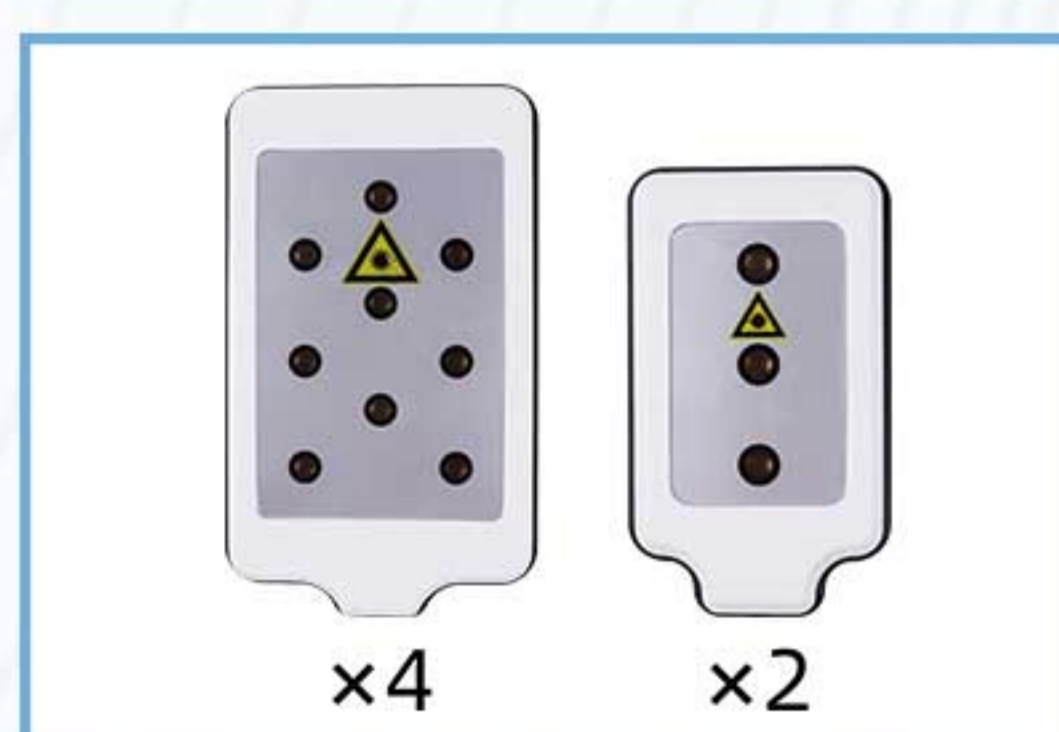

COOL CRYOLIP-OLYSIS SCULPTING

MAGIC PLUS

MODEL NO:S18

TECHNICAL PARAMETER

Handle control method:	Touch
Screen size:	10.1
Handle screen size:	3.5
Handle material:	Silica
Handle temperature:	±10°C
Pressure output:	0.08MPa
Refrigeration method:	Water cycle
Big cryo handle size:	200*90mm
Medium cryo handle size:	650nm
Number of laser lights:	72PCS
Cavitation head frequency:	40KHz
RF frequency:	5MHz

INSTRUMENT INFORMATION

Model:	S18
Net weight:	40KG
Gross weight:	50KG
Frequency:	50~60Hz
Rated voltage:	AC 110~220V
Rated power:	800W
Product Size/W*D*H:	52*58*150cm
Package Size/L*H*W:	113*65*72cm

FUNCTIONS:

- Promote tissue metabolism.
- Repel the cellulite.
- Tighten the skin.
- Strengthen the skin elasticity.
- Fat dissolving.
- Body shaping.

HANDLES:

3 cryo handle:20*9cm/16*8cm/10*6cm
40K cavitation burning fat Multipolar RF skin tighten
Lipolaser (4 big+2 smaller)

Lipolaser

Cryolipolysis machine is a new, non-invasive, safe way to gently and effectively reduce targeted fat that results in a noticeable, natural-looking fat reduction of the body. With advanced cooling technology, cryolipolysis will produce in a particular low temperature, in precise cooling the triglyceride in fats will be converted into solid. The target fat bulges and cells will be eliminated through the body's normal metabolism process that does not harm the surrounding tissues.