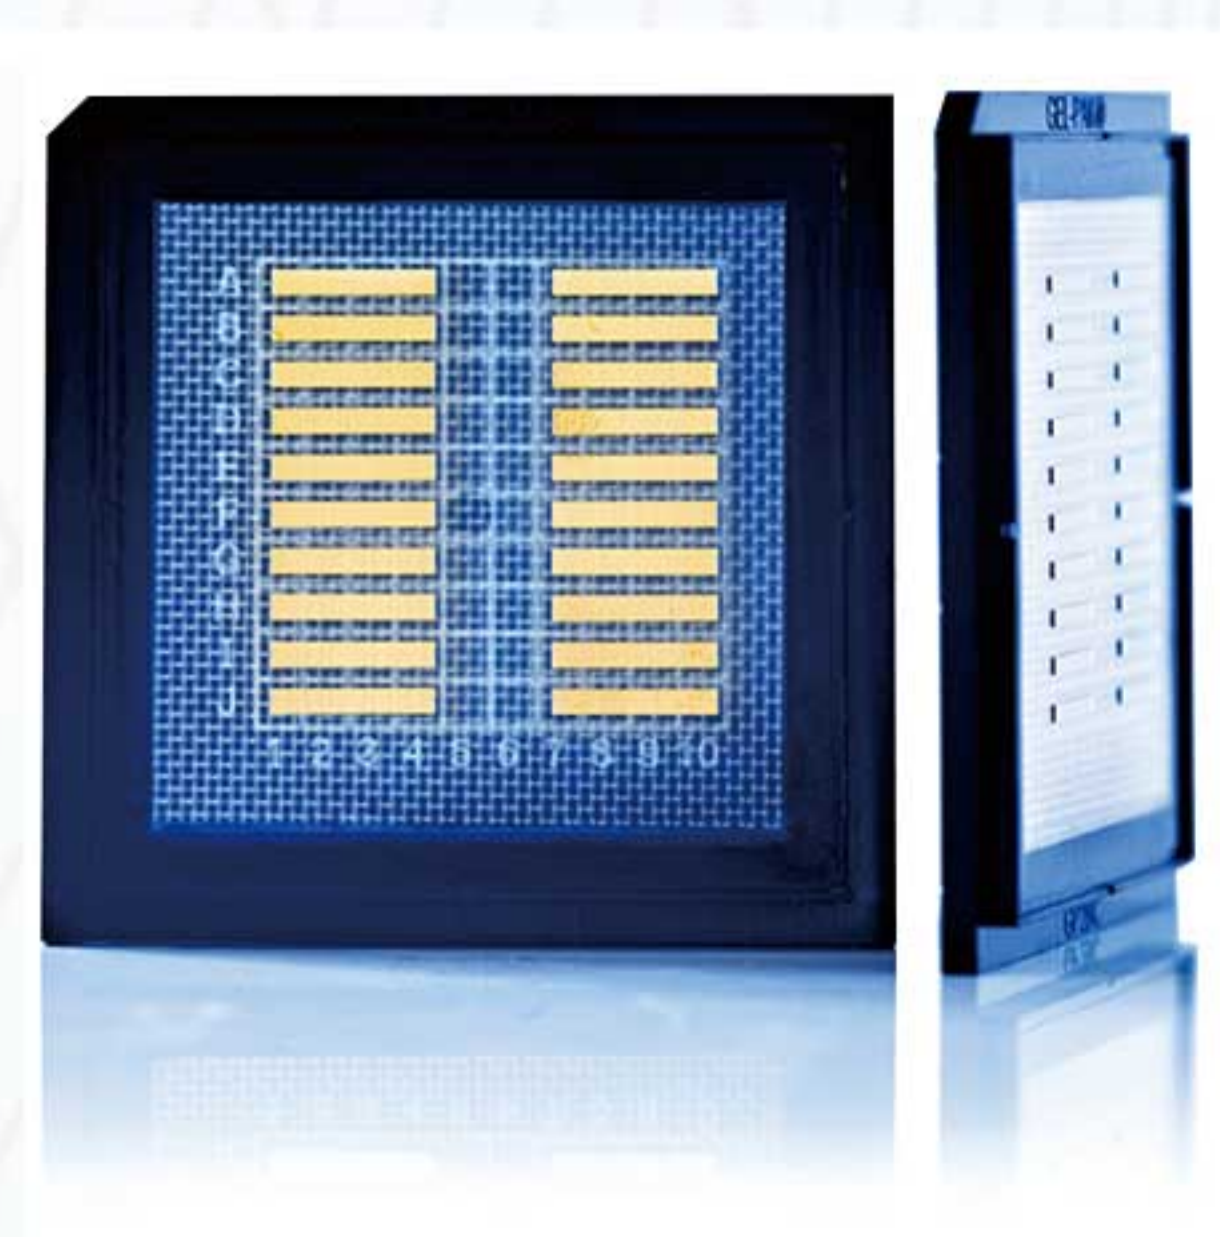

755nm for white skin (fine/ golden hair) hair removal.
808nm for yellow (natural) skin hair removal.
1064nm for black skin (black hair) hair removal.