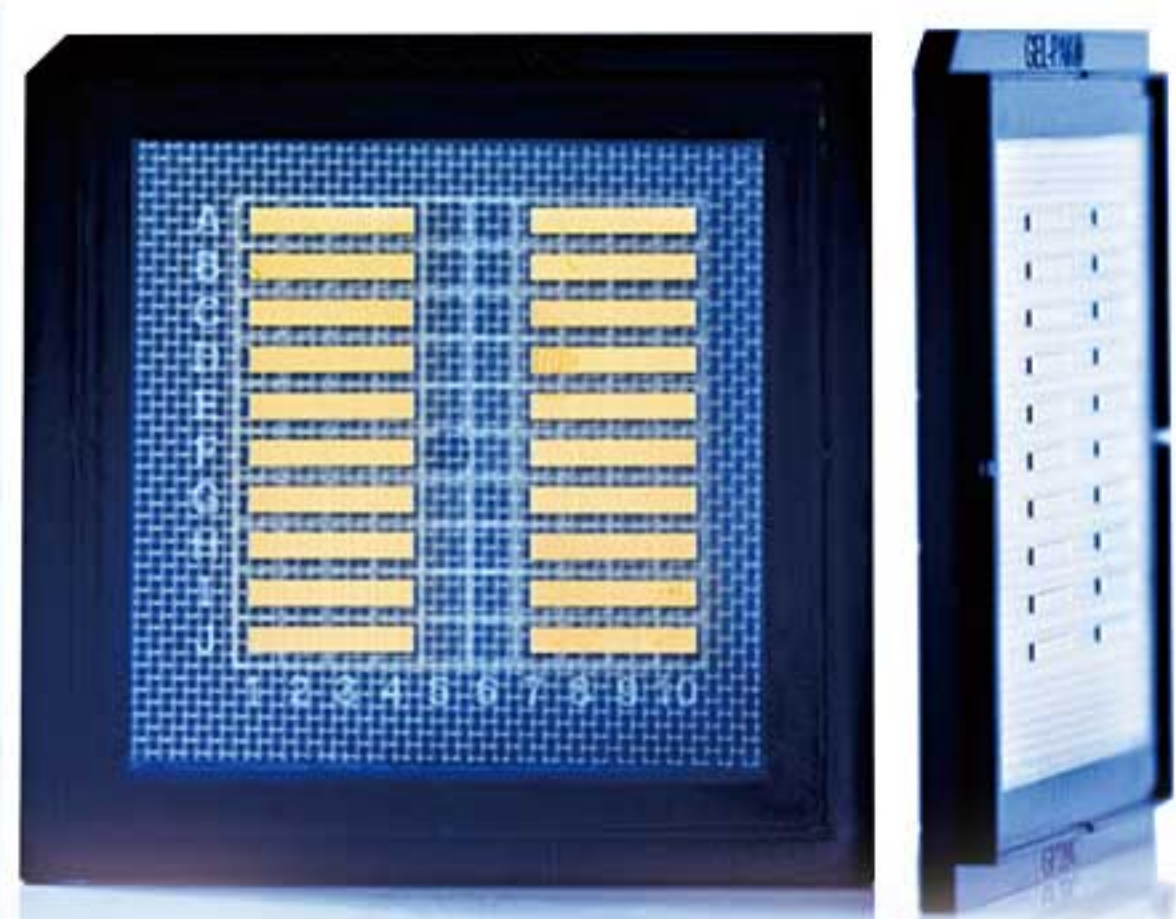

755nm for white skin (fine/ golden hair) hair removal.

808nm for yellow (natural) skin hair removal.

1064nm for black skin (black hair) hair removal.