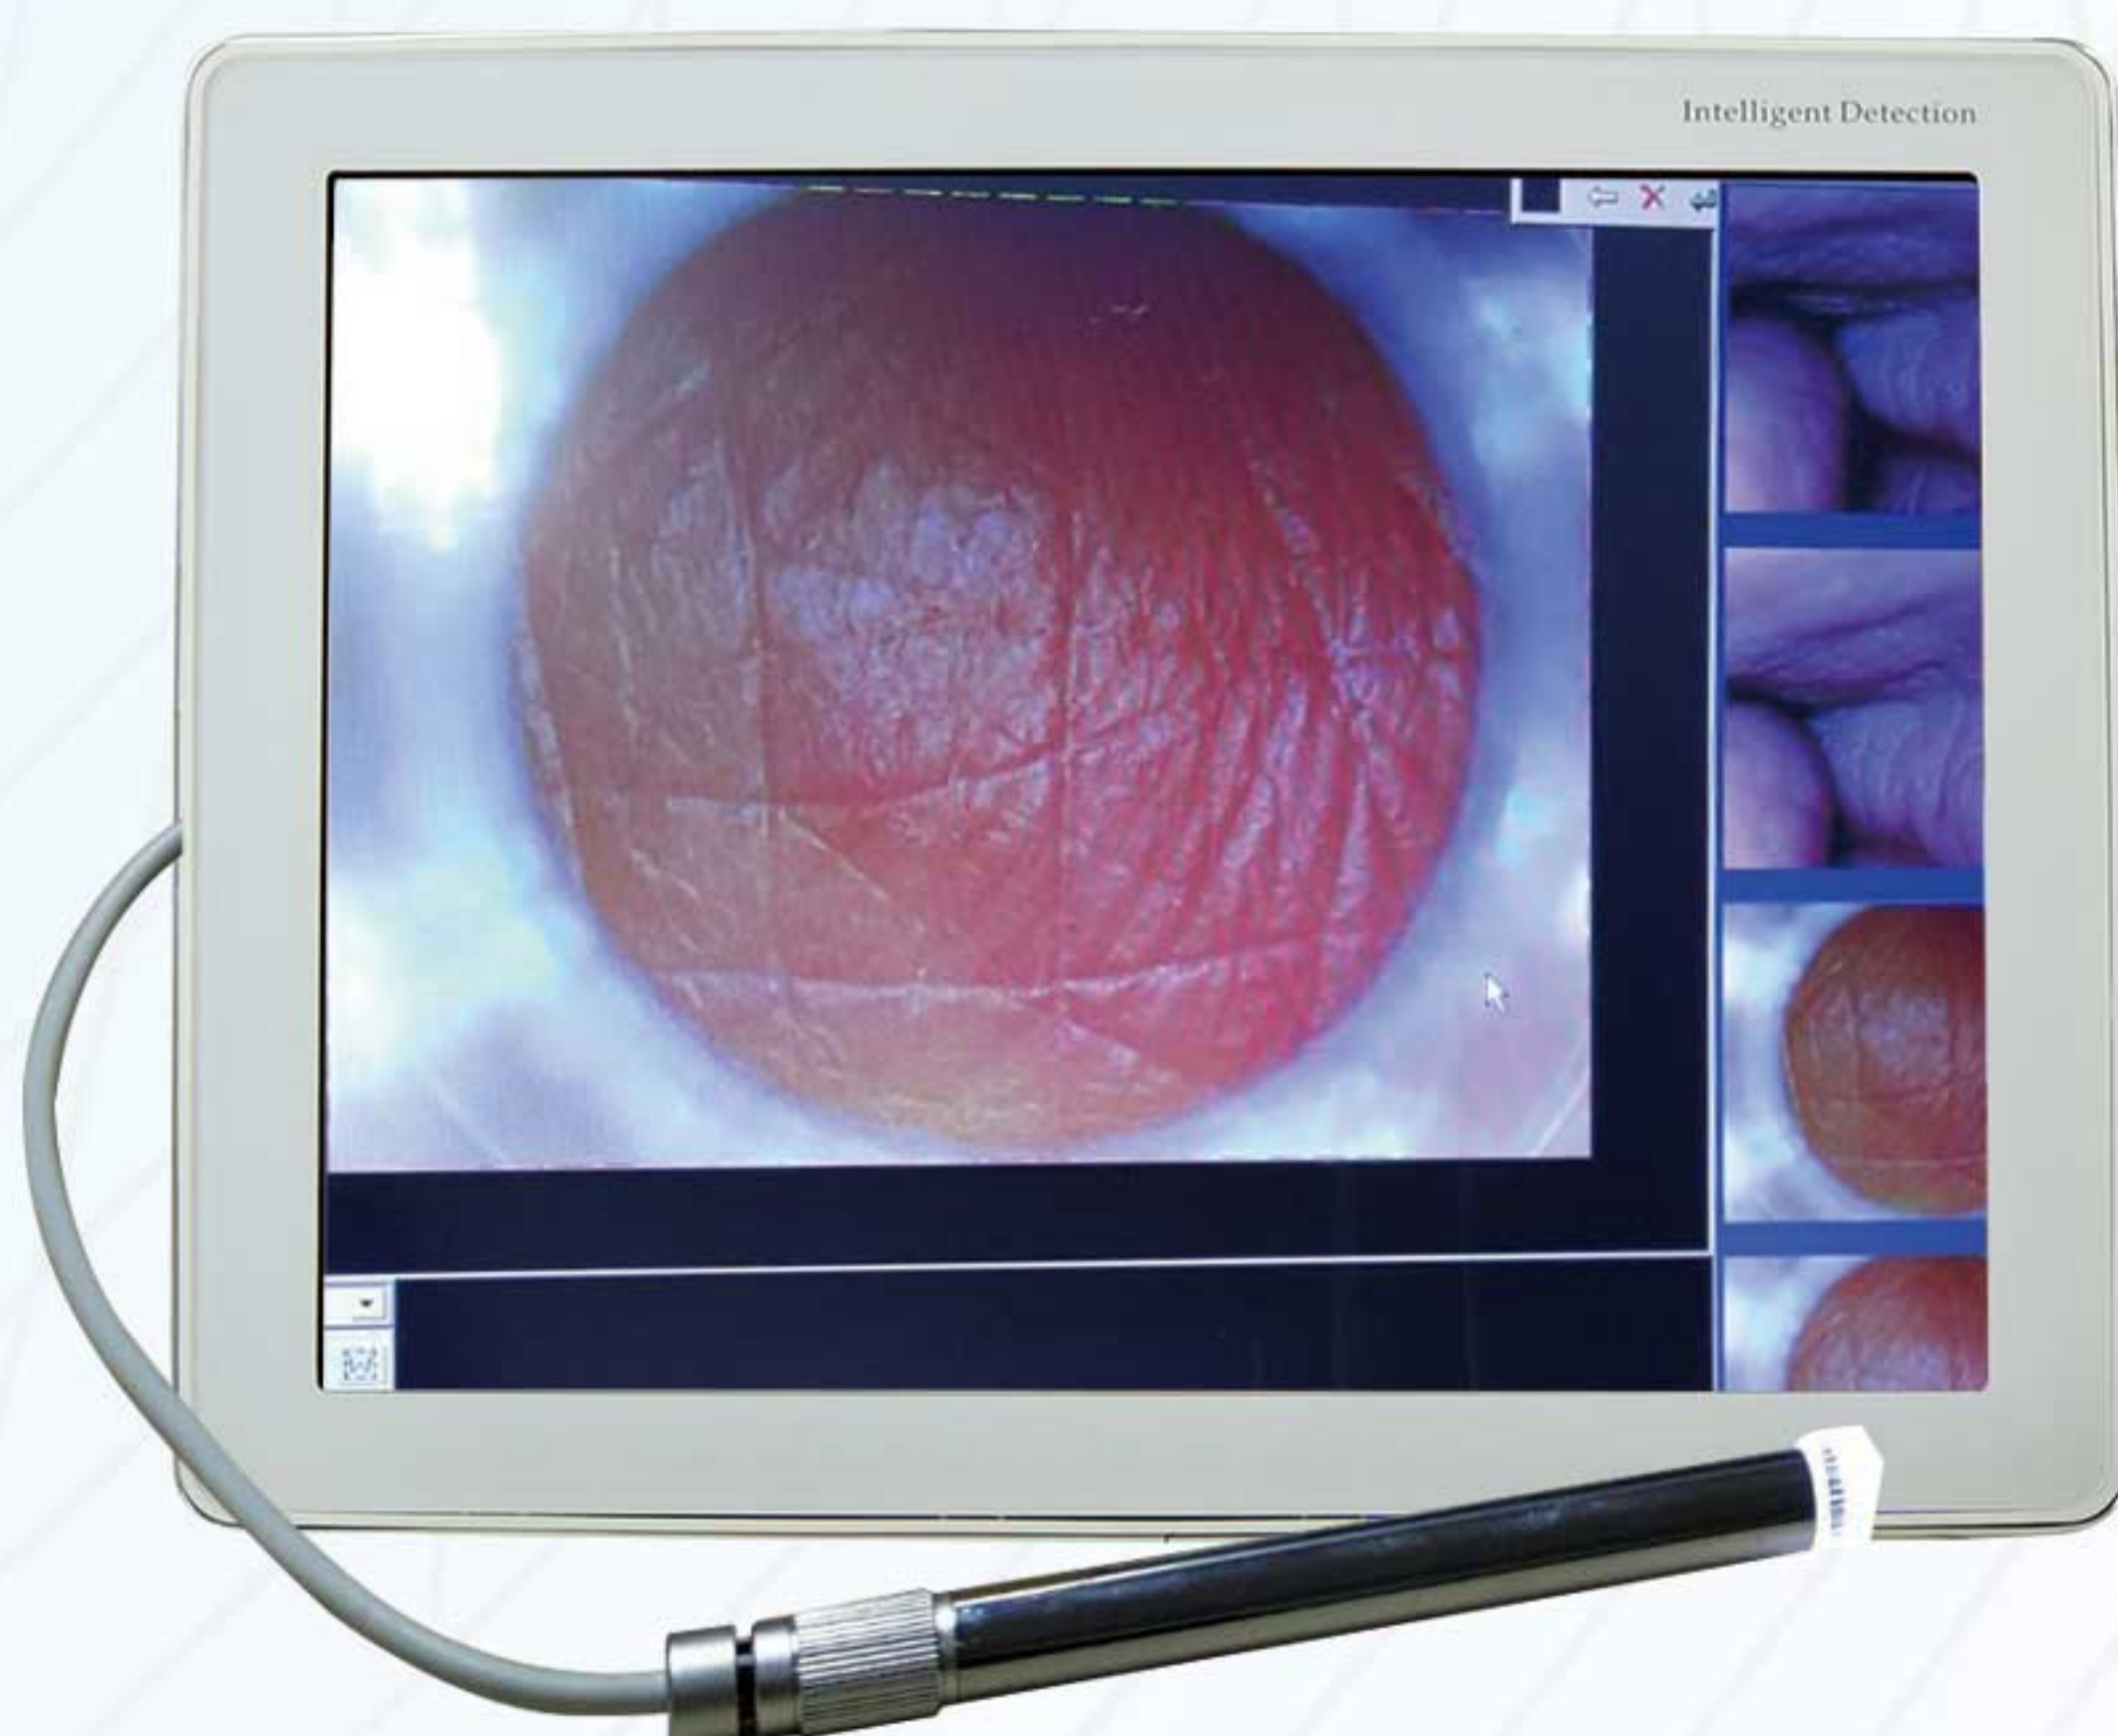

VAGINAL ENDOSCOPY
MODEL NO:J0202