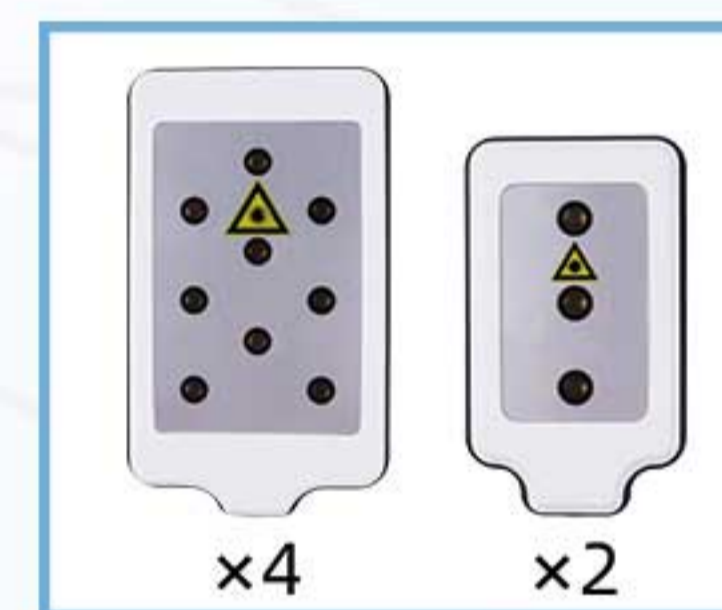

COOL CRYOLIPO- LYSIS SCULPTING

MAGIC PLUS

5 IN 1 CRYOLIPOLYSIS

MODEL NO:S20A/B

FUNCTIONS:

- *Cryo mask--2 working at same time.
- *Cavitation burning fat:40kz ((optional).
- *Multipolar RF tighten:5mhz (optional).
- *Lipolaser slimming:100W (optional).
- *Cryo mask.

SIZE:

15*6/18*6/21*8/Chin handle (optional)

Lipolaser

6IN1 SUPER CRYOLIPOLYSIS

MODEL NO:S20C

FUNCTIONS:

- *Big cryo Mask with 4 shapers:24*8/22*7/20*7/18*7cm.
- *Middle cryo mask with 3 shapers:16*6.5/15*6.5/14*6.5cm.
- *Chin Cryo mask:360 cooling.
- *Cavitation burning fat:40kz.
- *Multipolar RF tighten:5mhz.
- *Lipolaser slimming:100W