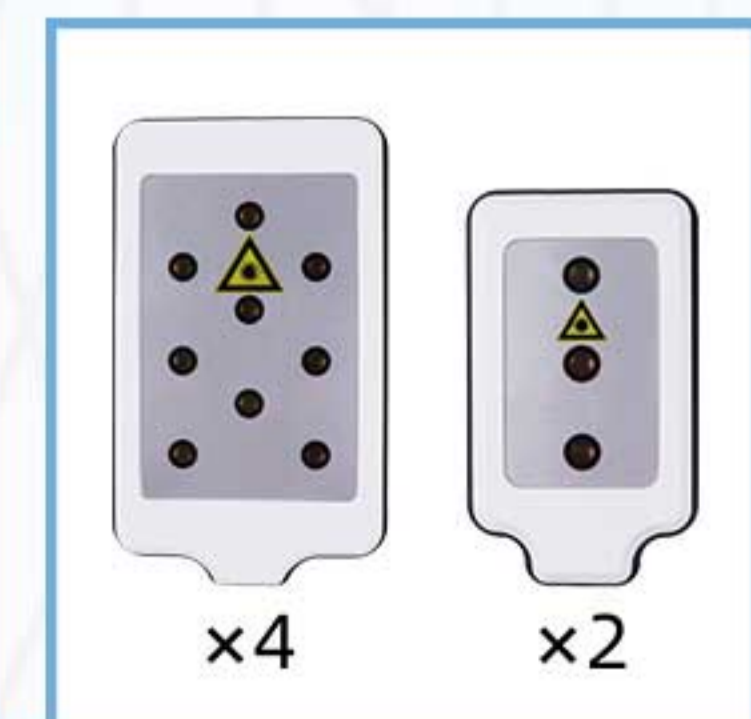

Lipolaser
x4 x2