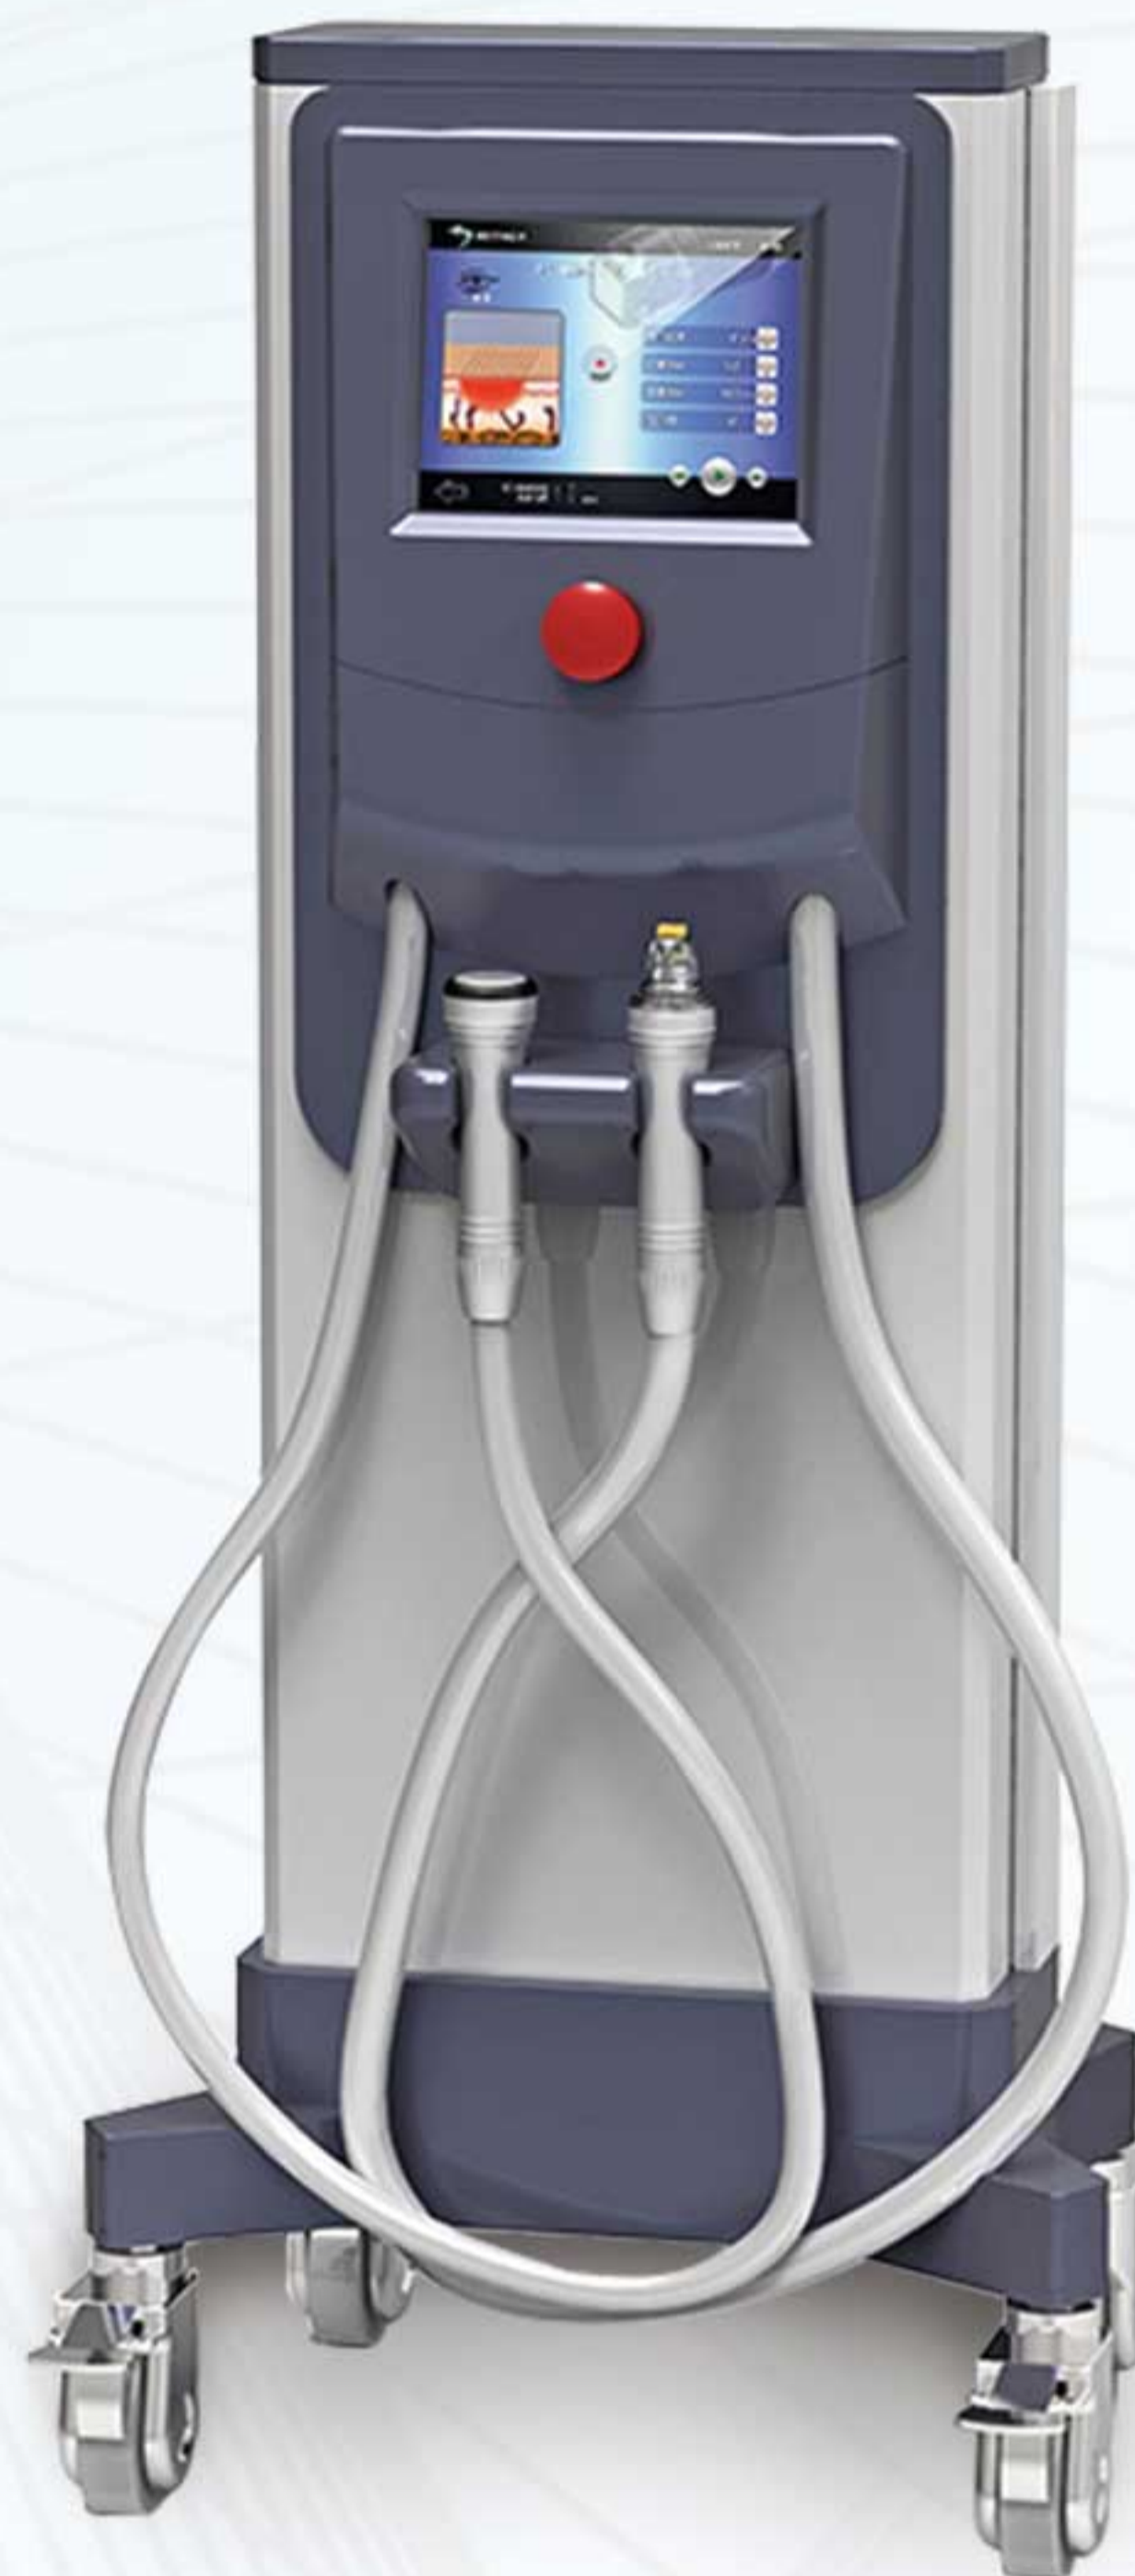

THERMAGIC RF

MODEL NO:A0145

FUNCTIONS:

- *With 3 tips 25/49/81pins
- *Needle Depth:0.25mm-3mm
- *System:SRF+MRF+PDT
- *Wrinkle removal/skin Rejuvenation
- *Increase collagen
- *Acne scar removal

Package:48*29.5*106cm 55kgs