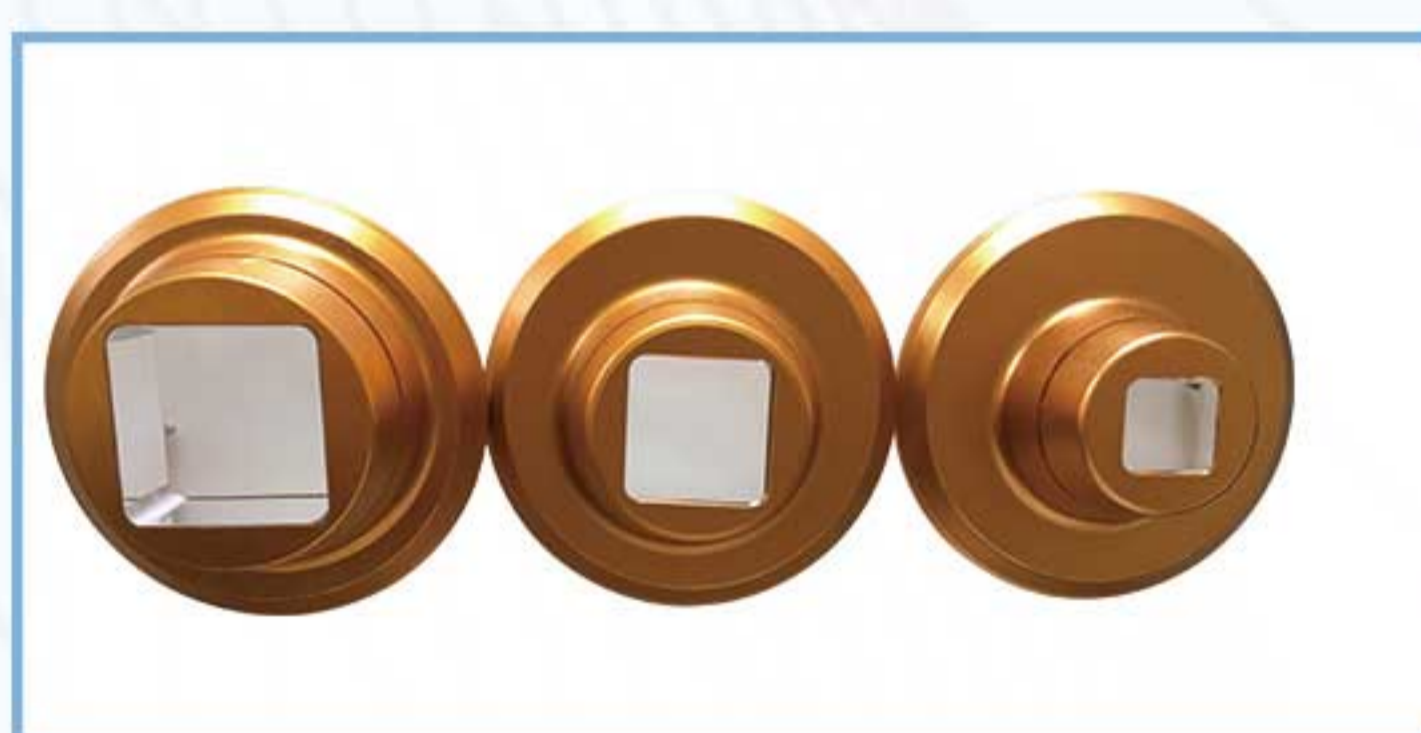

FEATURES:

- handles shots:20000000 shots guarantee one year.
- 8 kinds of Languages.
- Man/Woman Different skin type Parameter setting.
- 755nm/1064nm/808nm wavelength in one handle.

China Bar(808/755/1064nm)3 crystal size :10*10/15*15/20*20mm
Total shots:5000000.