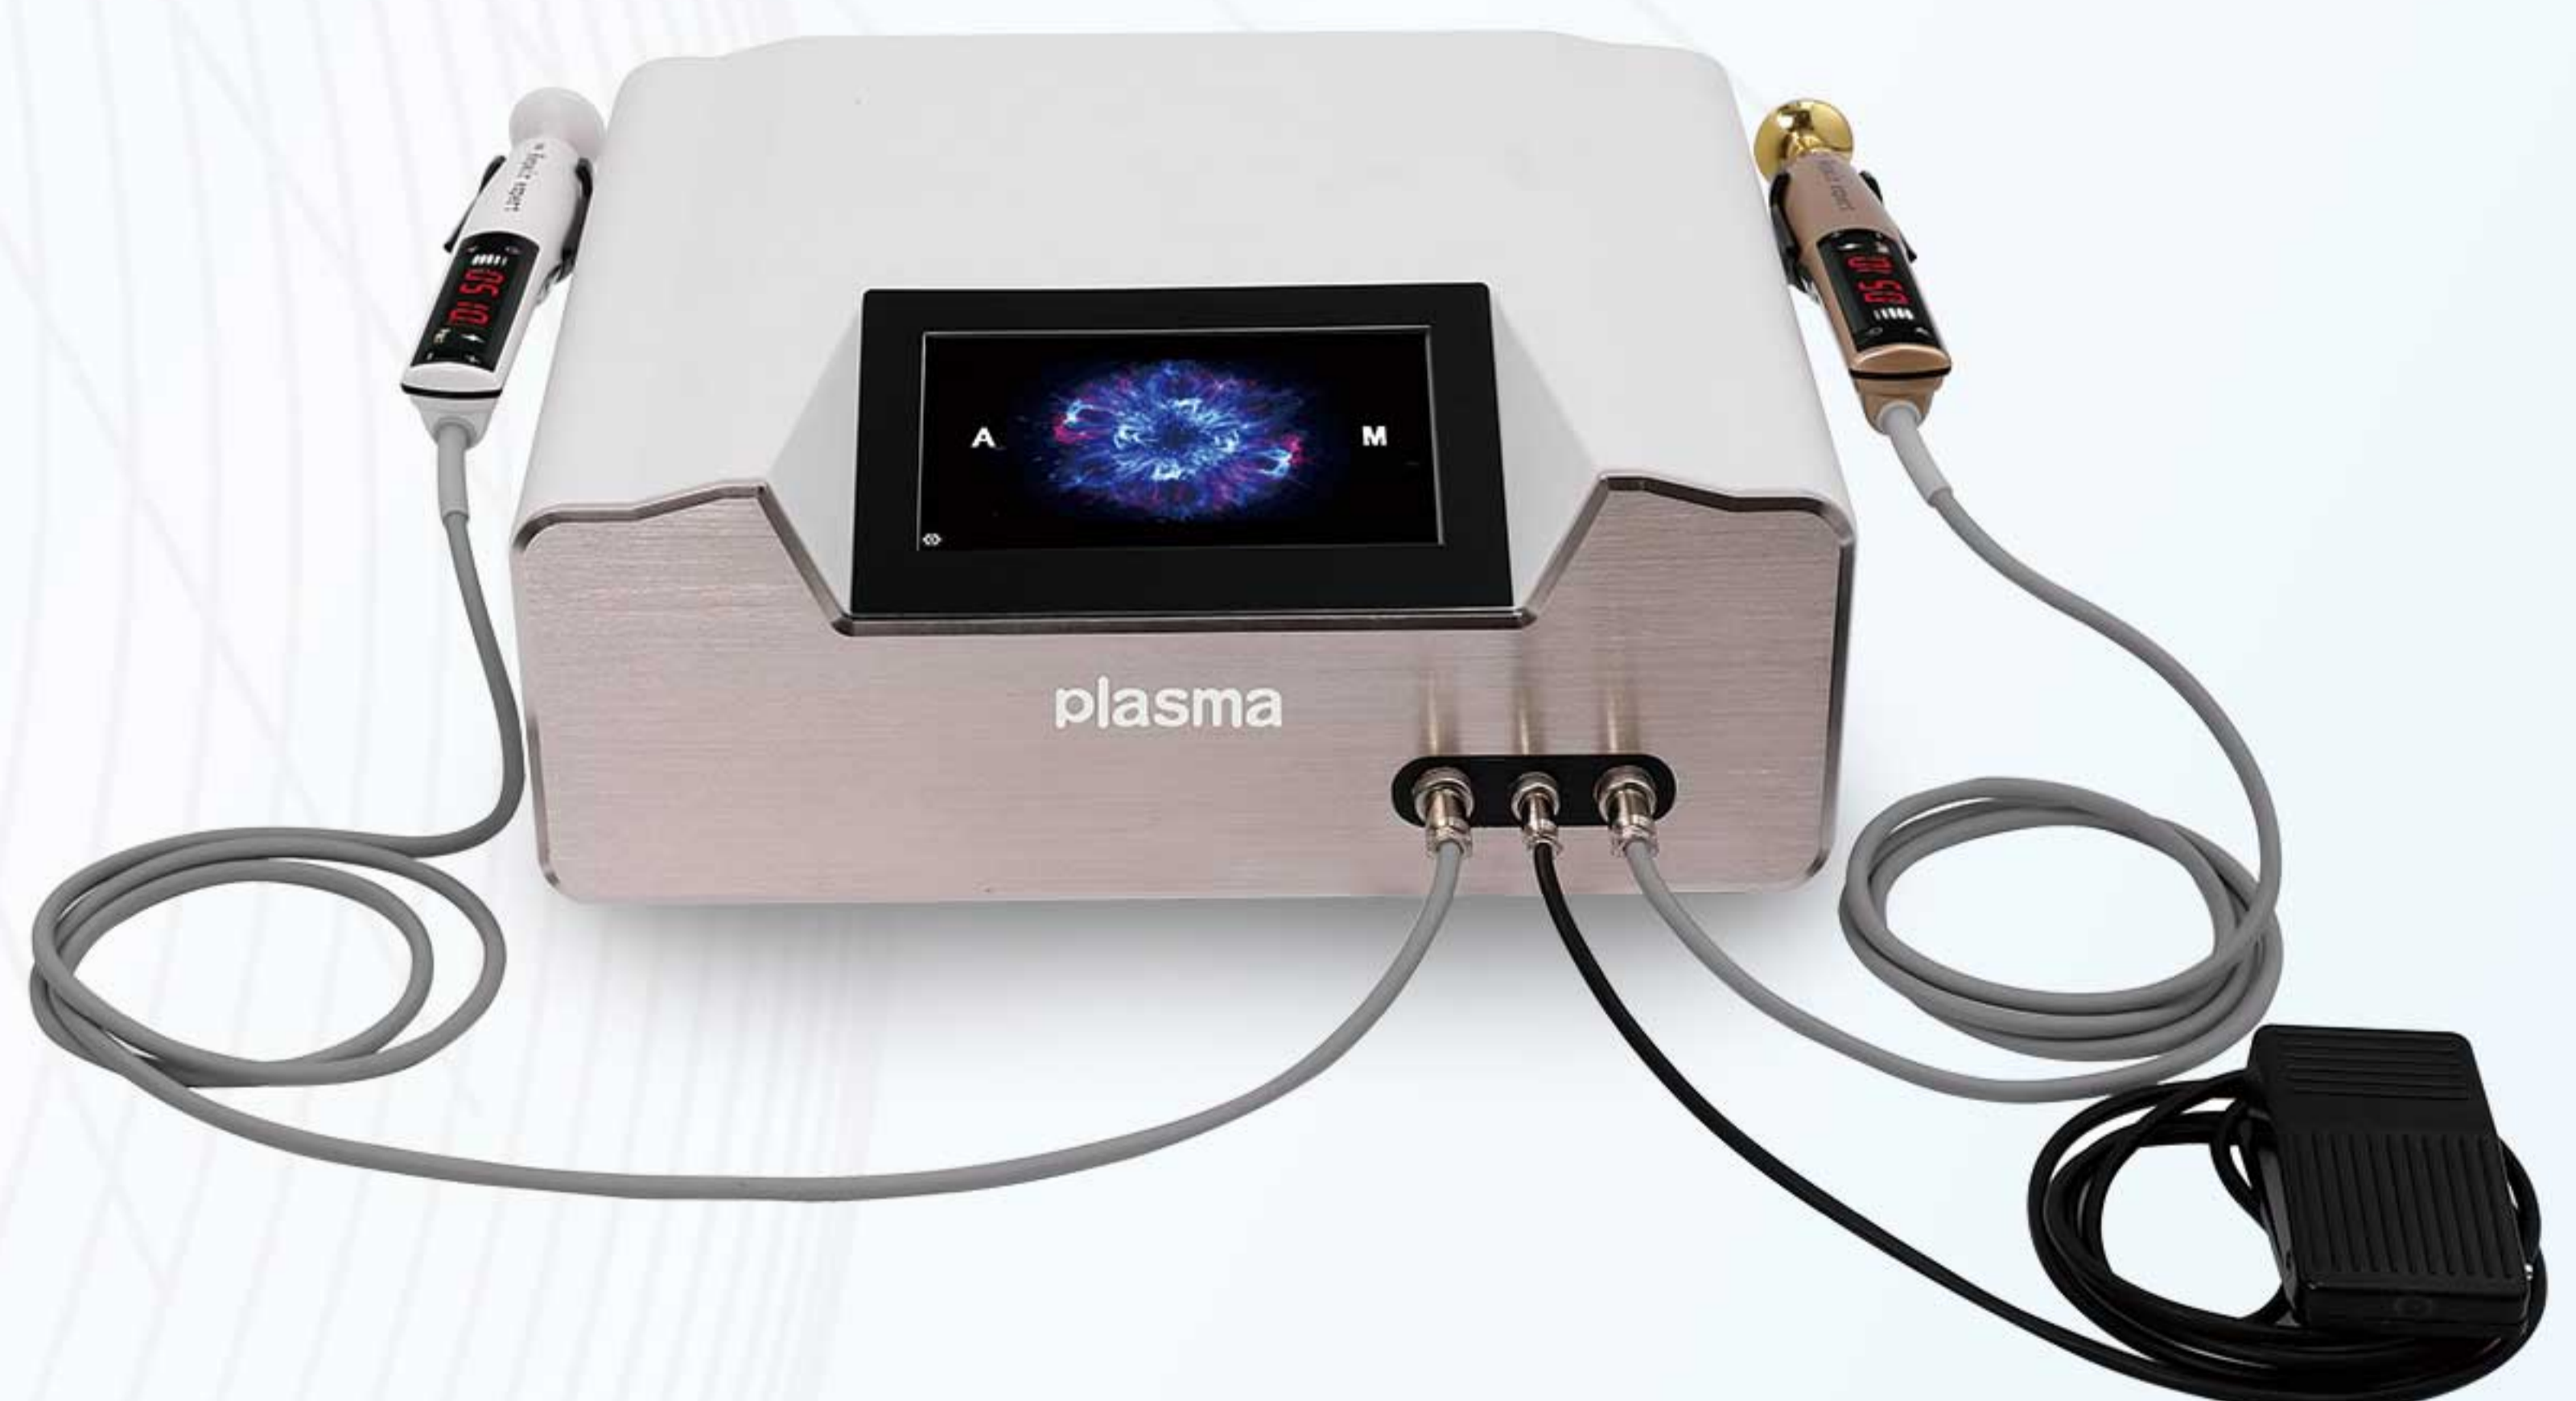

MICRONEEDLE RF

MODEL NO:A0136

FUNCTIONS:

- *with 4 tips 10/25/64pins/Nano
- *Insulation treatment, no bleeding
- *Wrinkle removal/skin Rejuvenationg
- *Increase collagen
- *Acne scar removal

Package:66*46*116cm 57kgs

PLASMA SHOWER

ORIGINAL KOREAN TECH

MAGIC PLUS

FUNCTIONS:

- Non-surgical Face Lifting
- Wrinkle Reduction
- Acne treatment
- Skin Rejuvenation (Whitening)

MODEL NO:A0121

MODEL NO:A0142

MODEL NO:A1023

MODEL NO:A0143

NEEDLE FREE WATER INJECT

MAGIC PLUS

HIGH PRESSURE NO NEEDLE INJECTION

MODEL NO:A0130

FUNCTIONS:

- *Anti-wrinkle&Whiten-skin.
- *Deep replenishment.
- *Face lift & Skin tighten.
- *PRP nutrition inject.