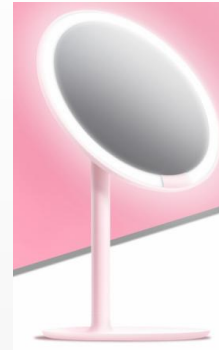

AMIRO

AMIRO VS SIMPLE HUMAN

AMIRO-O series

AMIRO- MINI

SIMPLE HUMAN

Mirror face material	silver	silver	silver
Light source	Light lamp guide tech	Light lamp guide tech	Light lamp guide tech
Light model	3 light source	1 light source	3 light source
Charge time	2-3hours	2-3hours	6hours
Using time	7-8days	7-8days	5weeks
Light chromogenicity: Ra	97(test)	95(test)	94.2(test)
Saturated red: R9	94(test)	86(test)	95(test)
Charging mode	DC charger	USB	USB
Color temperature index	3334~5216K(test)	4610K(test)	5067K(test)
Price(detail)	129-149USD	69USD	200USD

LED make-up Compact

Portable and Pocket design

10cm diameter, 9cm mirror diameter

Ultra thin design, up to 0.6cm thick, weighs about 63g

Light up and make-up anytime and anywhere

Illumination: 170Lux / 280lux / 500lux