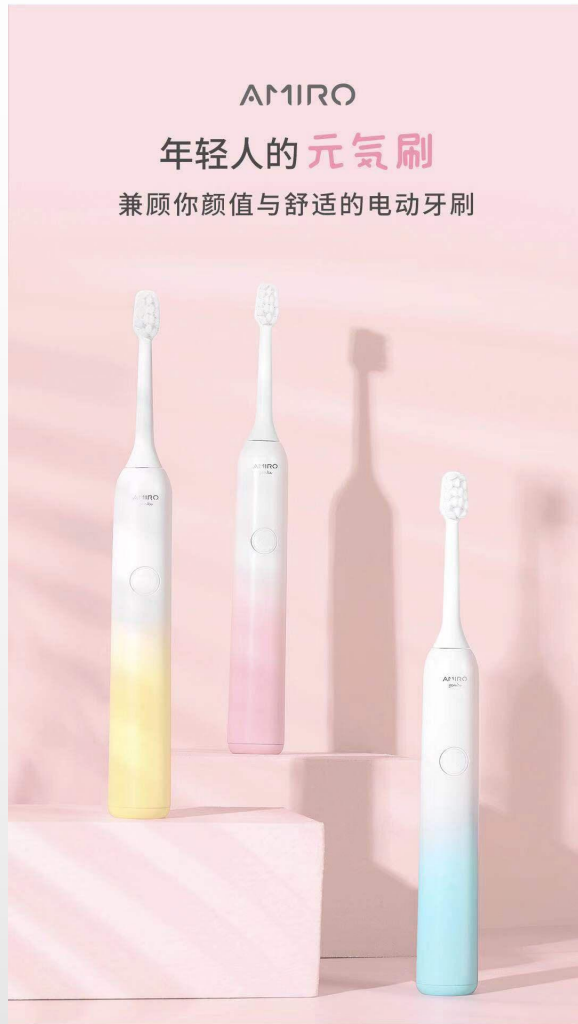

AMIRO sonic electric toothbrush

More comfortable teeth-brushing experiences

The selection of the coziest spinning speed: 38000-41000 spins/min

Suspension motor, adjustable sense of vibration to achieve the best experiences

Dupont Ultra Soft Rounded Tip Bristles, Aim for Gum Health

Three teeth-brushing mode with customized choice

Morning mode/Evening mode/ Sensitive gums mode

Personalized and adjustable for your needs

Simple and convenient.

Refreshing color gradients

A beautiful day starts with pleasant teeth-brushing experiences

Comfortable feelings and Restful Sleep

Ultra-long life battery

800mAh Battery of Large Capacity

With Wireless charging base, one charge is enough for normal use of three weeks

AFE002A/AFE002B/AFE002C