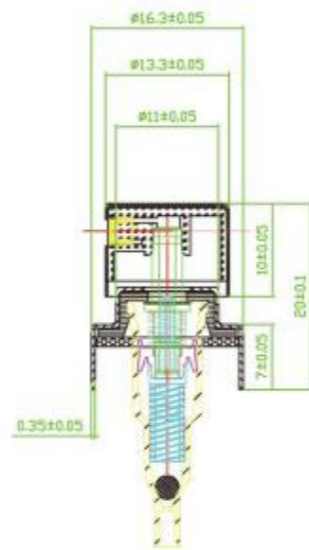

Sprinkler head
喷头系列