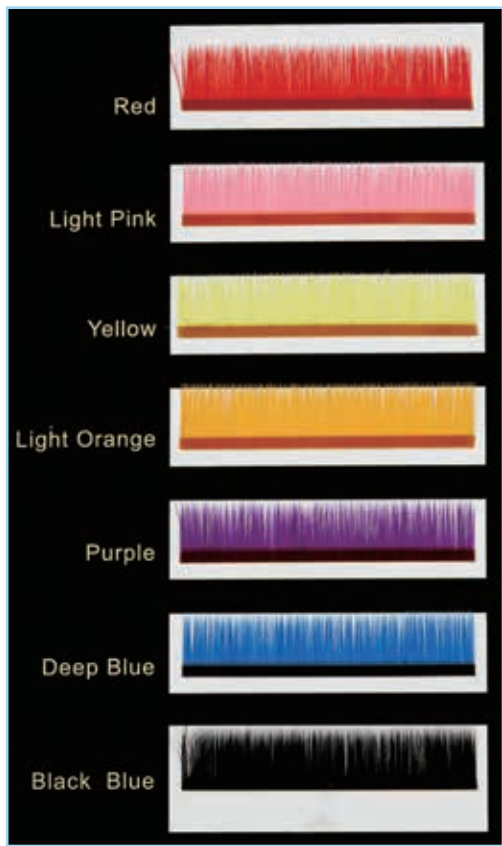

## 2. Long Stem Premade Fans

Material	Korean PBT Fiber								
Style	2D	3D	4D	5D	6D	7D	8D	9D	10D
Thickness	0.07mm 0.1mm 0.15mm	0.07mm 0.1mm 0.15mm	0.07mm 0.1mm	0.07mm 0.1mm 0.15mm 0.05mm	0.07mm 0.05mm	0.07mm 0.05mm	0.05mm	0.05mm	0.05mm
Fans	20	20	11	11/12	10/12	10/12	12	12	12
Length	8-18mm and Mix								
Curl	J B C D DD L LC LD								
Row	12, 16, 20								
MOQ	30 trays of each size								

Price List	12 Rows	16 Rows
2D-5D	\$3.28	\$4.37
6D-7D	\$3.48	\$4.92
8D-10D	\$3.68	\$5.22

### 3. Individual/Classic Lashes

Material	Synthetic Korean PBT Fiber	
Style	Matt/Shiny	
Thickness	0.03, 0.05mm, 0.07mm, 0.1mm, 0.15mm, 0.2mm, 0.25mm	
Length	8-18mm and Mix	
Curl	J B C D DD	
Row	6, 12, 16, 20, 22	
MOQ	20 trays of each size	

Price List	12 Rows	16 Rows
Natural Black	\$2.5	\$3.2
Color	\$2.5	\$3.2