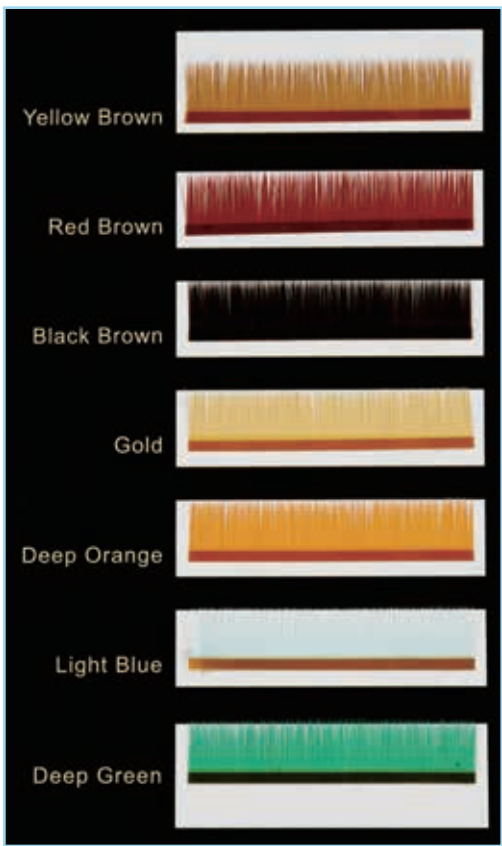

# 1. Short Stem Premade Fans

Material	Korean PBT Fiber								
Style	2D	3D	4D	5D	6D	7D	8D	9D	10D
Thickness	0.07mm 0.1mm 0.15mm	0.07mm 0.1mm 0.15mm	0.07mm 0.1mm	0.07mm 0.1mm 0.15mm 0.05mm	0.07mm 0.05mm	0.07mm 0.05mm	0.05mm	0.05mm	0.05mm
Fans	20	20	11	11/12	10/12	10/12	12	12	12
Length	8-18mm and Mix								
Curl	J B C D DD L LC LD								
Row	12, 16, 20								
MOQ	30 trays of each size								

## 2. Long Stem Premade Fans

Material	Korean PBT Fiber								
Style	2D	3D	4D	5D	6D	7D	8D	9D	10D
Thickness	0.07mm 0.1mm 0.15mm	0.07mm 0.1mm 0.15mm	0.07mm 0.1mm	0.07mm 0.1mm 0.15mm 0.05mm	0.07mm 0.05mm	0.07mm 0.05mm	0.05mm	0.05mm	0.05mm
Fans	20	20	11	11/12	10/12	10/12	12	12	12
Length	8-18mm and Mix								
Curl	J B C D DD L LC LD								
Row	12, 16, 20								
MOQ	30 trays of each size								

### 3. Individual/Classic Lashes

Material	Synthetic Korean PBT Fiber	
Style	Matt/Shiny	
Thickness	0.03, 0.05mm, 0.07mm, 0.1mm, 0.15mm, 0.2mm, 0.25mm	
Length	8-18mm and Mix	
Curl	J B C D DD	
Row	6, 12, 16, 20, 22	
MOQ	20 trays of each size	

Price List	12 Rows	16 Rows
Natural Black	\$2.5	\$3.2
Color	\$2.5	\$3.2