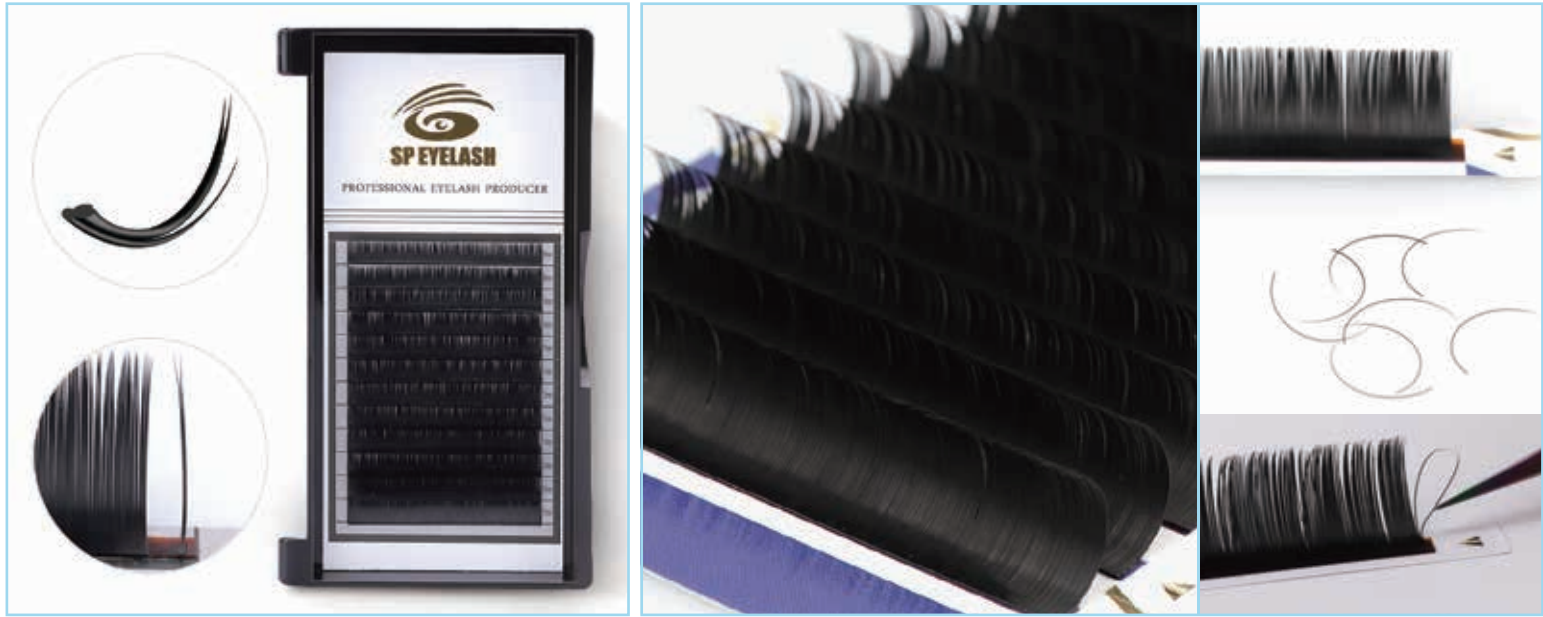

5. Flat/Ellipse/Cashmere Lashes

Material	Synthetic Korean PBT Fiber
Style	Blue/Black
Thickness	0.1mm, 0.15mm, 0.2mm
Length	6-22mm and Mix
Curl	J B C D DD
Row	6, 12, 16, 20, 22
MOQ	20 trays of each size

Price List	12 Rows	16 Rows
Mage/Blooming Lashes	$3.7	$4.9