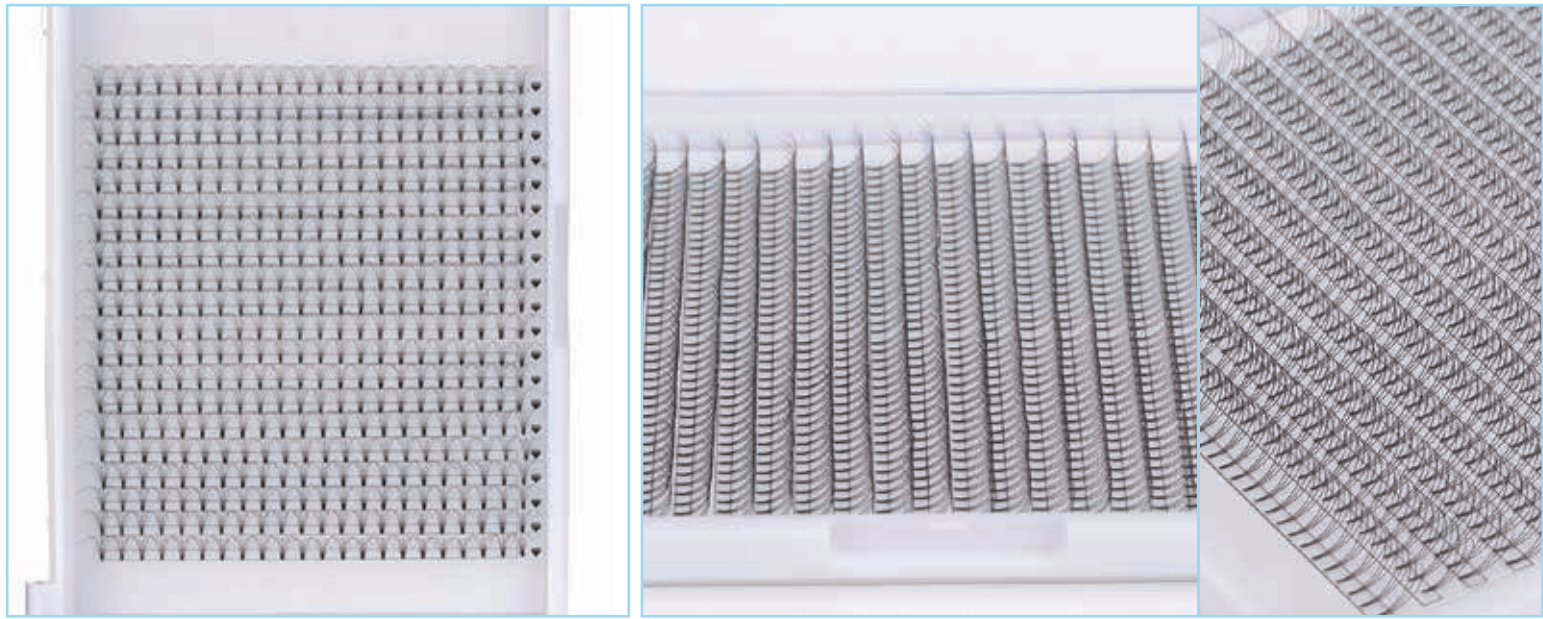

8. XL tray premade fans

Material	Korean PBT Fiber								
Style	3D	4D	5D	5D	6D	7D	8D	9D	10D
Thickness	0.07mm 0.1mm	0.07mm 0.1mm	0.07mm 0.1mm	0.05mm	0.07mm 0.05mm	0.07mm 0.05mm	0.05mm	0.05mm	0.05mm
Fans	20	20	11	11/12	10/12	10/12	12	12	12
Length	8-18mm and Mix								
Curl	J B C D DD L LC LD								
Row	12, 16, 20								
MOQ	30 trays of each size								

Price List	3D	4D	5D	5D	6D	6D	7D	7D	8D	9D	10D
Specifications	0.07 0.1	0.07 0.1	0.07 0.1	0.05	0.07	0.05	0.07	0.05	0.05	0.05	0.05
16 Rows	$5.9	$6	$6	$6.4	$6.2	$6.6	$6.2	$6.6	$6.8	$6.8	$6.8
20 Rows	$7.4	$7.6	$7.6	$7.9	$7.8	$8.2	$7.8	$8.2	$8.4	$8.4	$8.4