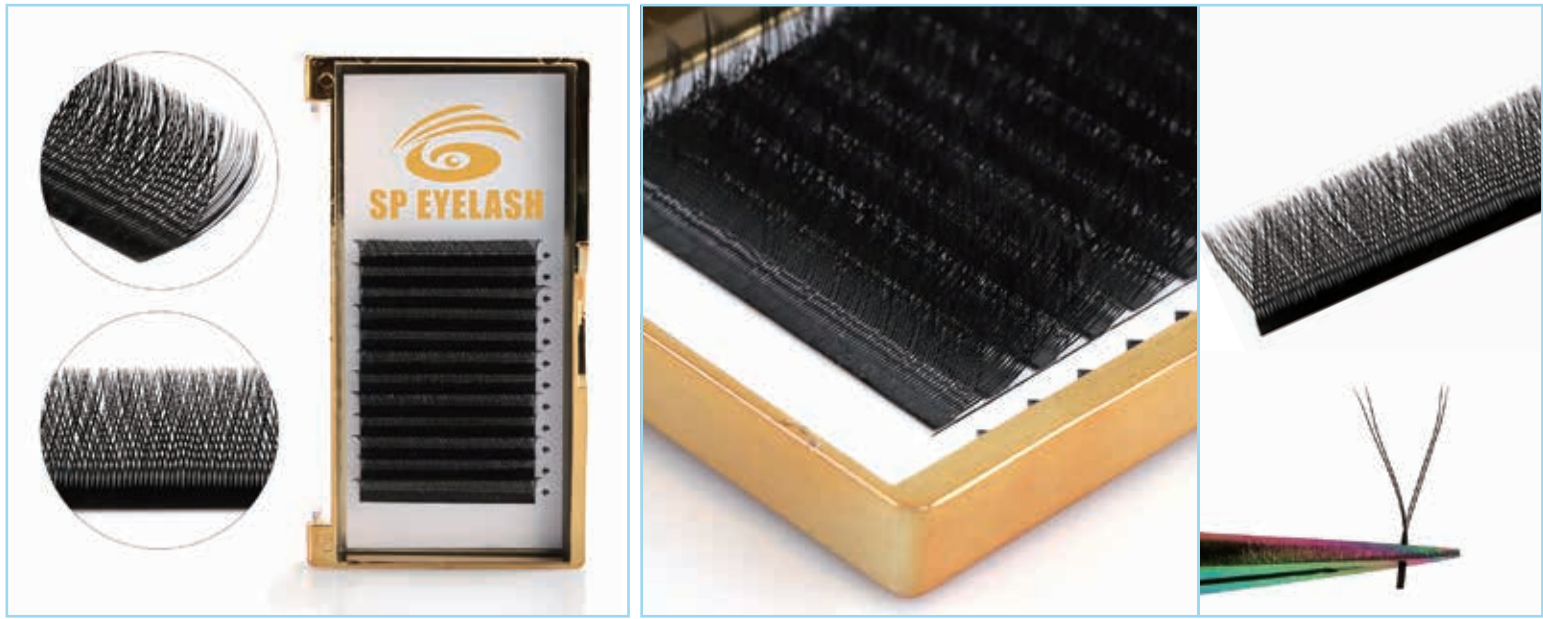

# 6. V Lashes

Material	Synthetic Korean PBT Fiber
Style	Matt/Shiny
Thickness	0.03m, 0.05mm, 0.07mm
Length	6-22mm and Mix
Curl	J B C D DD
Row	6, 12, 16, 20, 22
MOQ	20 trays of each size

Price List	12 Rows	16 Rows
V Lashes	\$3	\$4

# 7. YY Lashes

Material	Synthetic Korean PBT Fiber
Style	Matt/Shiny
Thickness	0.03m, 0.05mm, 0.07mm
Length	6-22mm and Mix
Curl	J B C D DD
Row	6, 12, 16, 20, 22
MOQ	20 trays of each size

Price List	12 Rows	16 Rows
YY Lashes	\$4.8	\$6.4