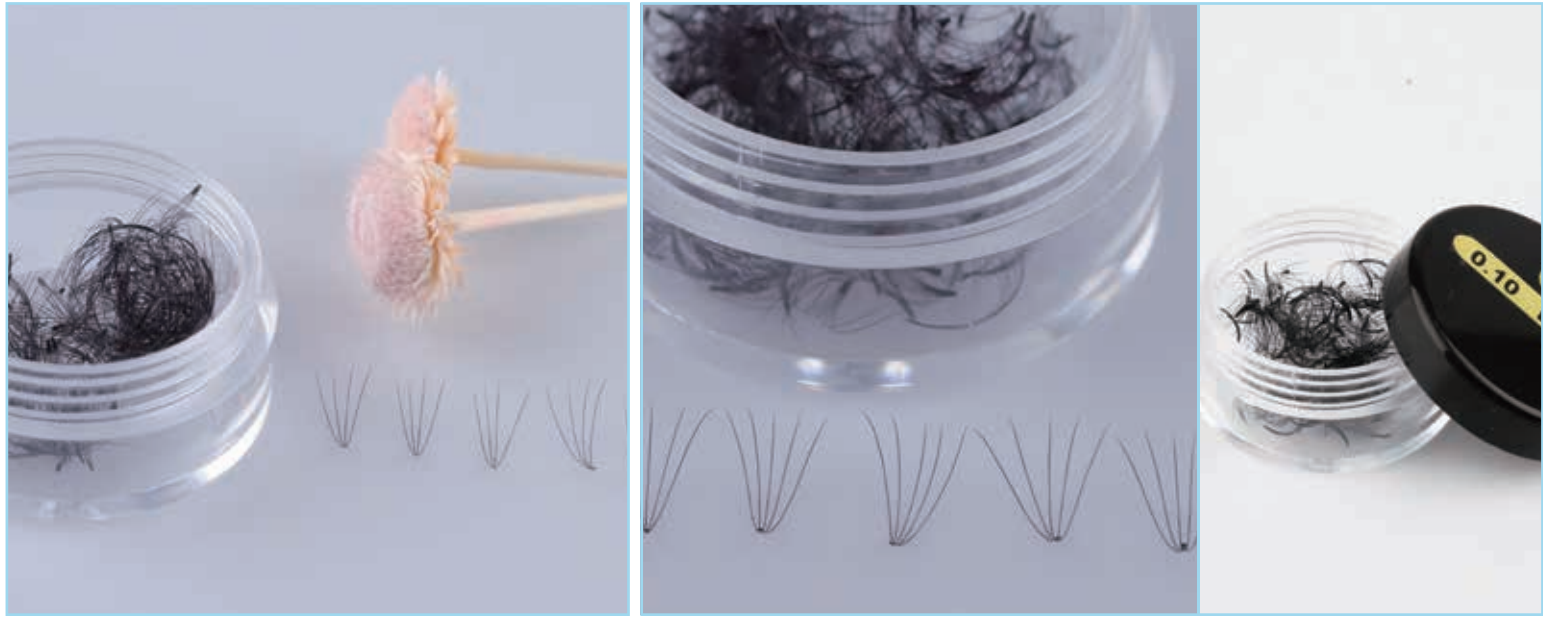

9. Loose premade fans

Material	Korean PBT Fiber								
Style	2D	3D	4D	5D	6D	7D	8D	9D	10D
Thickness	0.07mm 0.1mm 0.15mm	0.07mm 0.1mm	0.07mm 0.1mm	0.07mm 0.1mm 0.05mm	0.07mm 0.05mm	0.07mm 0.05mm	0.05mm	0.05mm	0.05mm
Fans	20	20	11	11/12	10/12	10/12	12	12	12
Length	8-18mm and Mix								
Curl	J B C D DD L LC LD								
Row	12, 16, 20								
MOQ	30 trays of each size								

Price List	2D-3D	3D	4D-7D	5D	5D-10D
Thickness	0.07mm 0.1mm 0.15mm	平齐 0.07mm 加扁 0.15mm	0.07mm 0.1mm	平齐 0.07mm 加扁 0.15mm	0.05
192fans			$4.6		$4.98
300fans					$6.8/7.2
320fans	$3.8				
500fans	$5.6	$6.5	$8.2	$8.2	$9.8
1000fans	$11.5	$12	$15.2	$18	$18.5