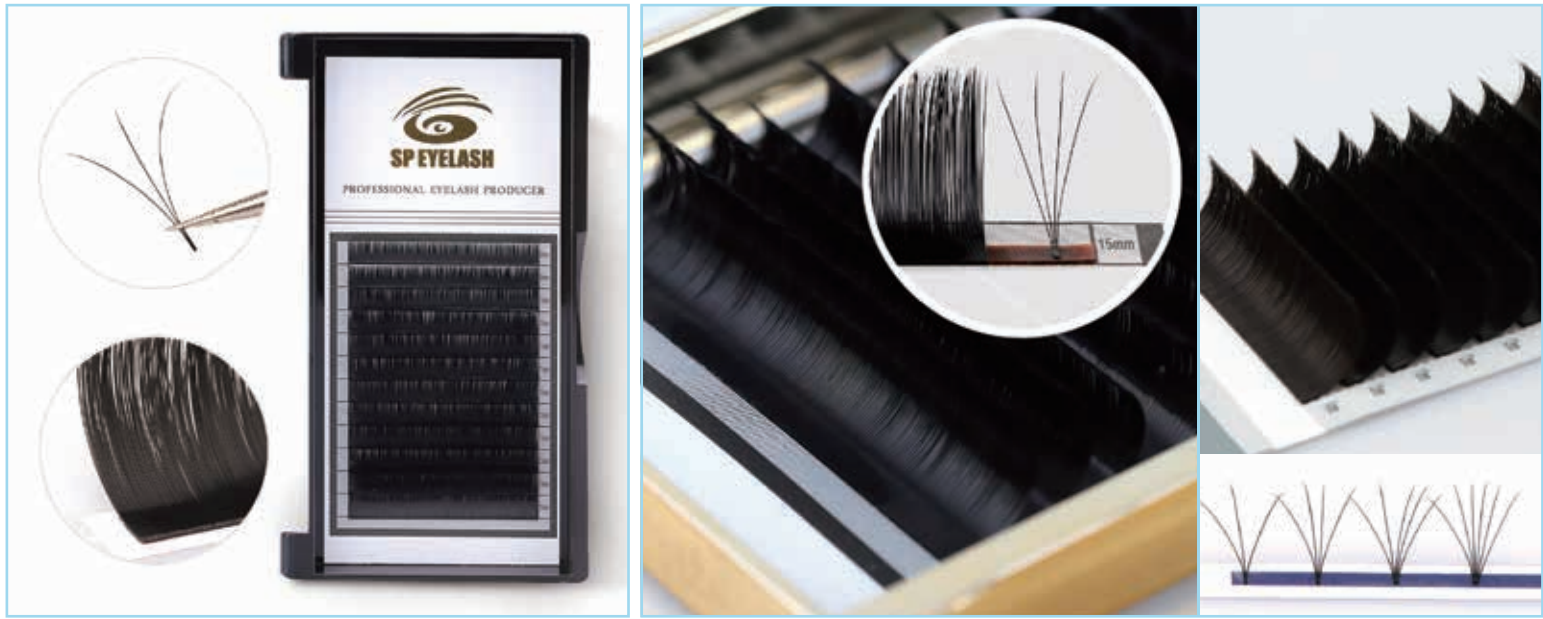

4. Mega/Blooming Lashes

Material	Synthetic Korean PBT Fiber
Style	Matt/Shiny
Thickness	0.03m, 0.05mm, 0.07mm
Length	6-22mm and Mix
Curl	J B C D DD
Row	6, 12, 16, 20, 22
MOQ	20 trays of each size

Price List	12 Rows	16 Rows
Mage/Blooming Lashes	$4.5	$6
0.03mm	$5	$6.5