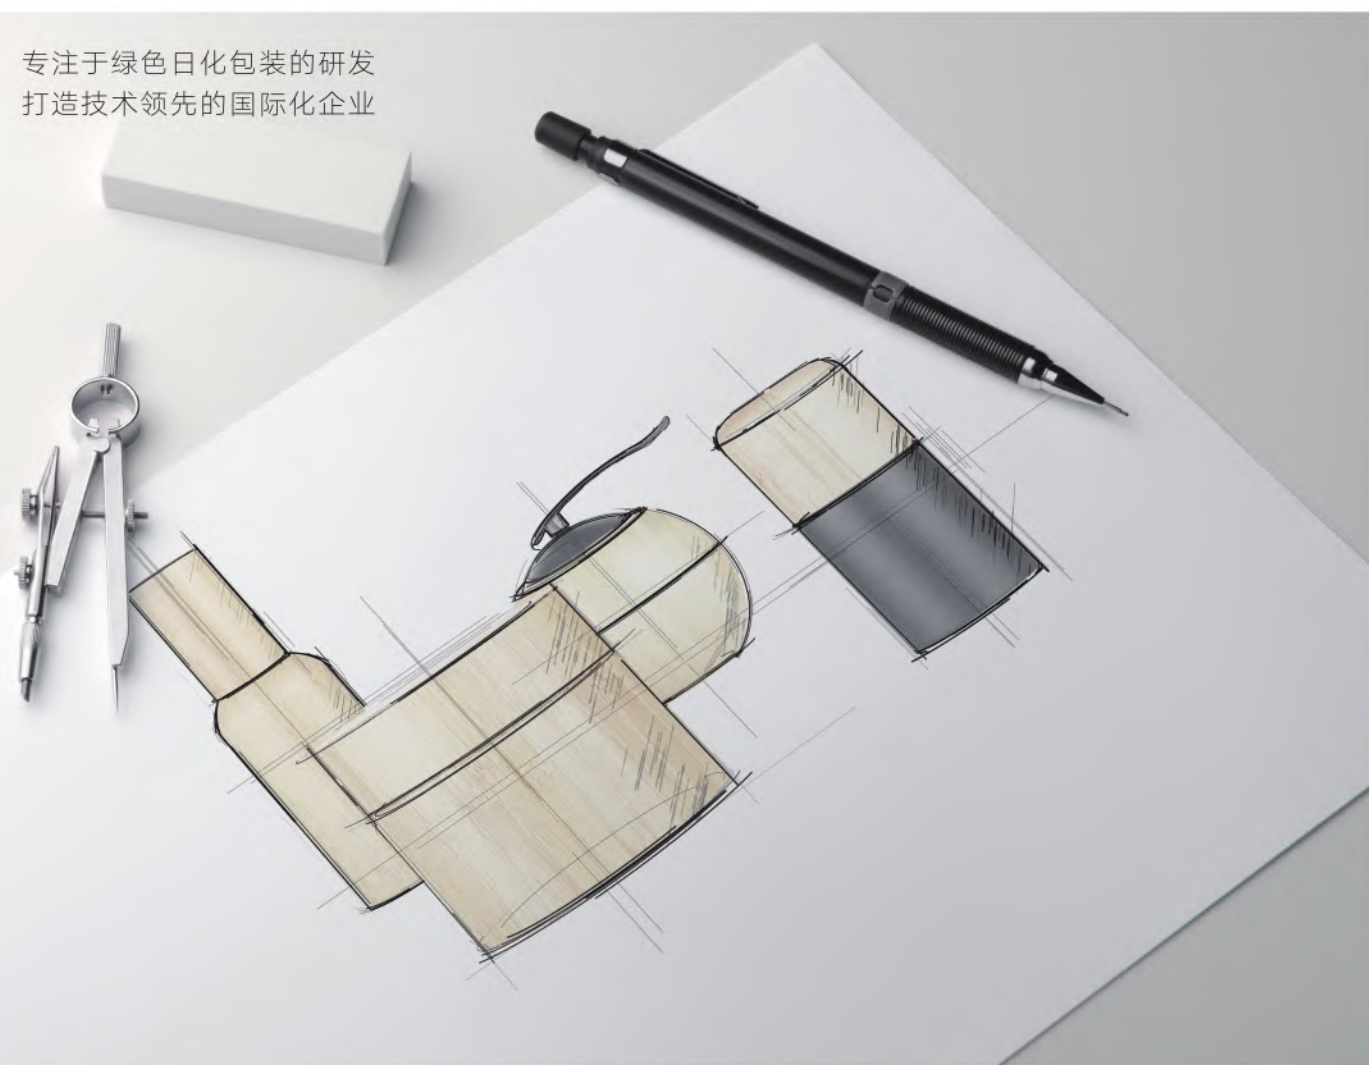

宁波伊霖竹艺科技有限公司
Ningbo Yilin Bamboo Technology Co., Ltd.
宁波市北仑新霖竹木有限公司
Ningbo Beilun Xinlin Bamboo & Wood Co., Ltd.

Focus on the research and development of environmentally friendly cosmetic packing
Creating an international enterprise with leading technology

专注于绿色日化包装的研发
打造技术领先的国际化企业