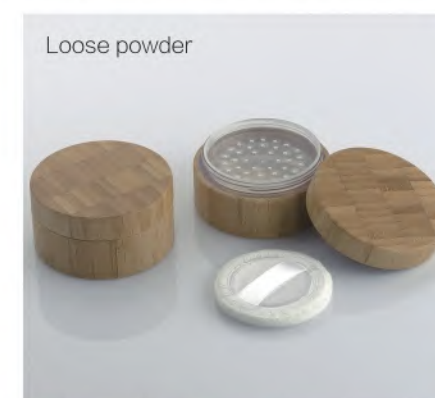

Lid:bamboo Inner:PP Bottle:Glass

Item	Capacity	Height(h)	Diameter(d)
CZ2106	7ml	129.5mm	20mm

Lid:bamboo Inner:PP Bottle:bamboo Inner:PP

Item	Capacity	Height(h)	Diameter(d)
CZ3208	7ml	129.5mm	20mm

Lid:bamboo Inner:PP Bottle:bamboo Inner:PP

Item	Capacity	Height(h)	Diameter(d)
CZ4305	4.5ml	95.9mm	17mm

Lid:bamboo Inner:PP Bottle:bamboo Inner:PP

Item	Capacity	Height(h)	Diameter(d)
CZ7604	10ml	58mm	27.3mm

Lid:bamboo Inner:PP Bottle:Glass

Item	Capacity	Height(h)	Diameter(d)
CZ7603	15ml	51mm	35.8mm

Lid:bamboo Inner:PP Bottle:Glass

Item	Capacity	Height(h)	Diameter(d)
CZ7602	10ml	52mm	28mm

Lid:bamboo Inner:PP Bottle:Glass

Item	Capacity	Height(h)	Diameter(d)
CZ5409	30g	39.2mm	75.2mm

Lid:bamboo Inner:PP Bottle:bamboo Inner:PET

Item	Capacity	Height(h)	Diameter(d)
CZ8701	10ml	95.9mm	30.6mm

Lid:bamboo Inner:PP Bottle:bamboo Inner:PP

Item	Capacity	Height(h)	Diameter(d)
HF1014	30g	60.7mm	66mm
HF1015	50g	68.3mm	76.9mm

Lid:bamboo Inner:AS/PP Bottle:PP Inner:PP